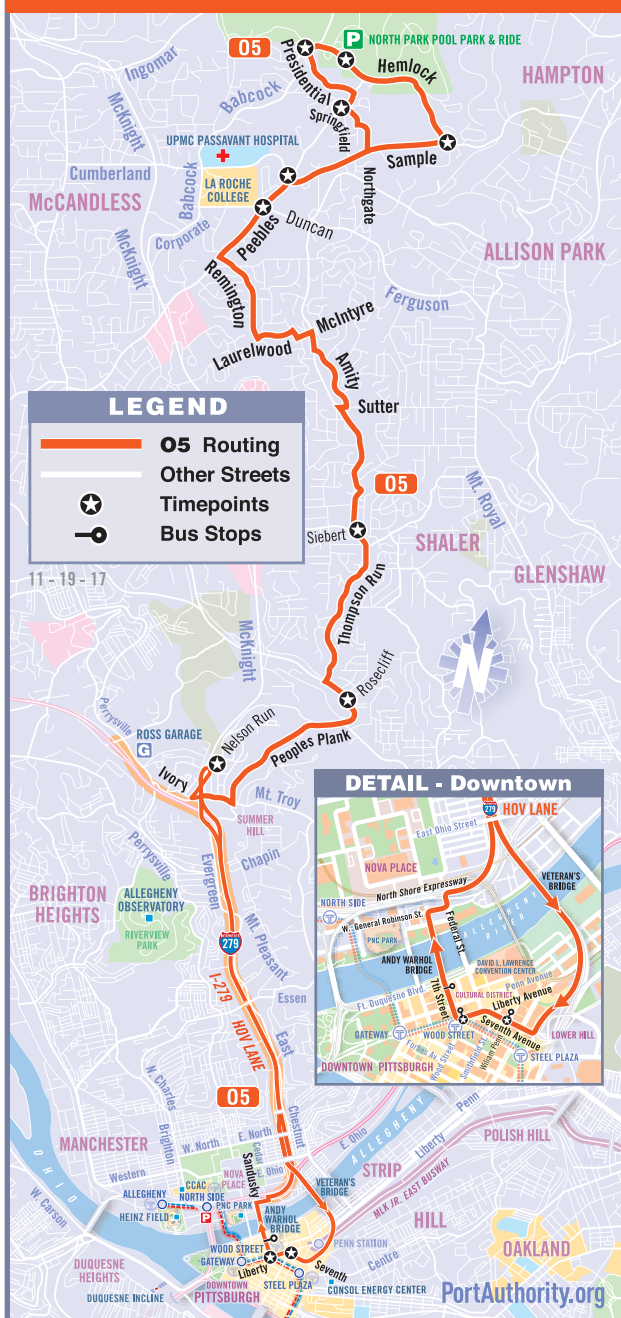

ANNOUNCEMENTS

September 2, 2018 Service Changes:

Route 12: Travel times have been revised. The weekday schedule is completely revised. A new inbound trip will arrive Downtown at 11:23 pm.

Some Saturday and Sunday trip times have been adjusted. See schedule for details.

Route O5: Travel times have been revised. See schedule for details.

Route O12: Travel times have been revised. See schedule for details.

BUS STOPS

Route 12 Downtown Stops

9th Street	at Penn Avenue
Liberty Avenue	at 7th Street (Clark Building)
7th Street	at Fort Duquesne Boulevard

Route O5 Downtown Stops

Seventh Avenue	at Smithfield Street
Liberty Avenue	at 7th Street (Clark Building)
7th Street	at Fort Duquesne Boulevard

Route O12 Downtown Stops

Stanwix Street	at Gateway #2
Liberty Avenue	at Market Street opposite 9th Street
Seventh Avenue	at William Penn Place

SERVICE NOTES

Route O12 and O5 do not operate on Saturdays, Sundays, New Years Day, Memorial Day, Independence Day, Labor Day, Thanksgiving or Christmas.

Route 12 Sunday service operates on New Years Day, Memorial Day, Independence Day, Labor Day, Thanksgiving and Christmas.

O5 Thompson Run Flyer

Fare Information

One Zone. One Fare.

Base fare is $2.50 with a ConnectCard. Cash riders pay $2.75 per ride.

Transfer for $1.00 with a ConnectCard.

$1 in stored cash value is automatically deducted from your balance within 3 hours of your last tap. Cash customers pay a full fare to transfer.

Pay as you enter.

Board through the front door of the bus and pay as you enter. Every time, everywhere. This means there is no free fare zone for bus riders. You can still ride the T for free anytime from First Avenue Station to Allegheny Station.

Special Fares

Children [6-11] pay half the full ConnectCard fare with a Kid's ConnectCard.

Children 5 and under ride free when accompanied by a fare-paying adult.

Persons with Disabilities pay half the full ConnectCard fare with a Port Authority Reduced Fare ConnectCard. Cash half fare is $1.35.

Senior Citizens ride free when displaying a Medicare ID or state-issued senior citizen transit pass.

Pass Prices

Annual Pass	$1,072.50
Monthly Pass	$97.50
Weekly Pass	$25.00
Day Pass	$7.00 per day.

Valid from time of first tap through end Port Authority service that day.