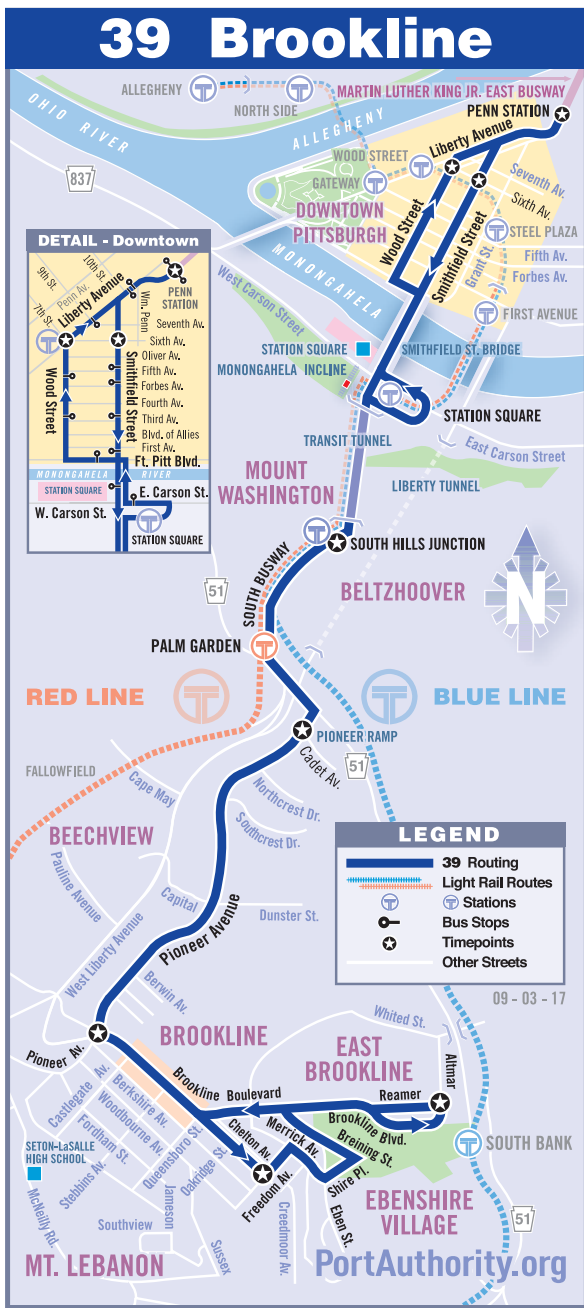

BUS STOPS

Routes 39, 40 Inbound Downtown Stops

- **East Carson Street** at Smithfield Street Bridge
- **Fort Pitt Boulevard** past Smithfield Street
- **Wood Street** past Third Avenue
  Btw Forbes & Fifth Avenues
  at Sixth Avenue
- **Liberty Avenue** opposite 9th Street
  at William Penn Place

Routes 39, 40 Outbound Downtown Stops

- **East Busway** at Penn Station Stop A
- **East Busway** at Penn Station Stop C
- **Liberty Avenue** past 10th Street
- **Smithfield Street** at Sixth Avenue
  at Forbes Avenue
  at Fort Pitt Boulevard
  at Station Square

Route 43 Downtown Stops

- **East Carson Street** at Smithfield Street Bridge
- **Fort Pitt Boulevard** past Smithfield Street
- **Wood Street** past Third Avenue
  Btw Forbes & Fifth Avenues
  at Sixth Avenue
- **Sixth Avenue** at Smithfield Street
- **Smithfield Street** at Forbes Avenue
  at Third Avenue
  at Fort Pitt Boulevard
- **East Carson Street** at Station Square ('T')

ANNOUNCEMENTS

September 2, 2018 Service Changes:

- **Route 39:** There are no changes to this schedule.
- **Route 40:** There are no changes to this schedule.
- **Route 43:** Travel times have been revised throughout the day. Most departure times have changed. See schedule for details.

SERVICE NOTES

Route 39 does not operate on Sunday, New Years Day, Memorial Day, Independence Day, Labor Day, Thanksgiving or Christmas.

Routes 40 and 43 Sunday service operates on New Years Day, Memorial Day, Independence Day, Labor Day, Thanksgiving and Christmas.

AIRPORT SERVICE

Let Port Authority take you to Pittsburgh International Airport.

28X AIRPORT FLYER operates seven days a week from approximately 3:25 a.m. to 12 Midnight and departs every 30 minutes from Oakland, Downtown and most West Busway stations.

Call 412.442.2000 or pick up a 28X timetable for complete schedule information.

MONONGAHELA & DUQUESNE INCLINE INFORMATION

Monongahela Incline by Bus
The Monongahela Incline is easily reached by bus from Downtown Pittsburgh by boarding routes **39, 40, 41, 43, 44, 48, 51, 51L, Y1, Y45, Y46, Y47 or Y49**. Exit the bus at the first stop after crossing the Smithfield Street Bridge.

Monongahela Incline by Rail
The Monongahela Incline is located on West Carson Street across from Station Square. Take the **Blue or Red line 'T'** from any of the Downtown subway stations and exit at Station Square. The Incline is located a short distance away from the 'T' station.

Duquesne Incline by Bus
The Duquesne Incline is located on West Carson Street just past the Fort Pitt Bridge. Routes **20, 21, 22, 24, 26, 27, 29, 31, and G2** operate between Downtown and the Duquesne Incline.

Bikes on the Monongahela Incline
Bikes are permitted on the Incline seven days a week at any time.
Bikes may only be stowed in the upper level of the wheelchair accessible car. Only one bike is permitted at a time.

MONONGAHELA INCLINE

OPERATING HOURS
Monday through Saturday: 5:30 a.m. to 12:45 a.m.
Sunday and Holidays: 8:45 a.m. to 12:00 Midnight

Information: 412.442.2000
Port Authority of Allegheny County
Heinz 57 Center
345 Sixth Avenue, Third Floor
Pittsburgh, PA 15222-2527