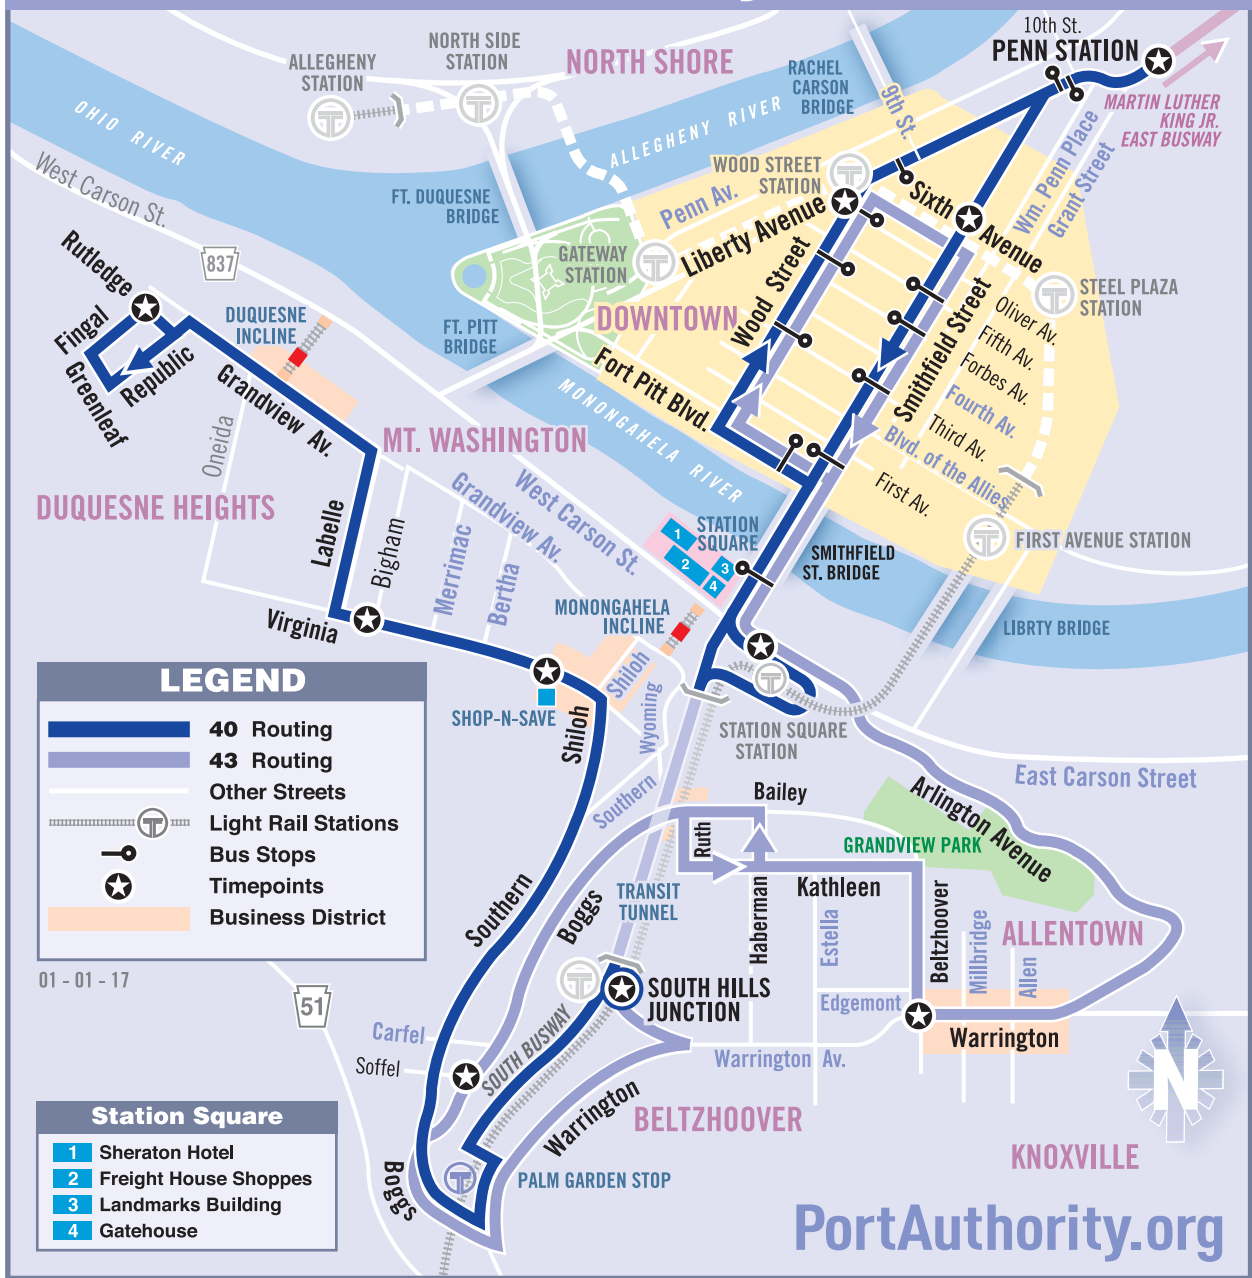

40 Mt. Washington 43 Bailey

Fare Information

One Zone. One Fare.
Base fare is $2.50 with a ConnectCard. Cash riders pay $2.75 per ride.

Transfer for $1.00 with a ConnectCard.
$1 in stored cash value is automatically deducted from your balance within 3 hours of your last tap. Cash customers pay a full fare to transfer.

Pay as you enter.
Board through the front door of the bus and pay as you enter. Every time, everywhere. This means there is no free fare zone for bus riders. You can still ride the T for free anytime from First Avenue Station to Allegheny Station.

Special Fares
Children [6-11] pay half the full ConnectCard fare with a Kid's ConnectCard.

Children 5 and under ride free when accompanied by a fare-paying adult.

Persons with Disabilities pay half the full ConnectCard fare with a Port Authority Reduced Fare ConnectCard. Cash half fare is $1.35.

Senior Citizens ride free when displaying a Medicare ID or state-issued senior citizen transit pass.

Pass Prices

Annual Pass	$1,072.50
Monthly Pass	$97.50
Weekly Pass	$25.00
Day Pass	$7.00 per day.

Valid from time of first tap through end Port Authority service that day.