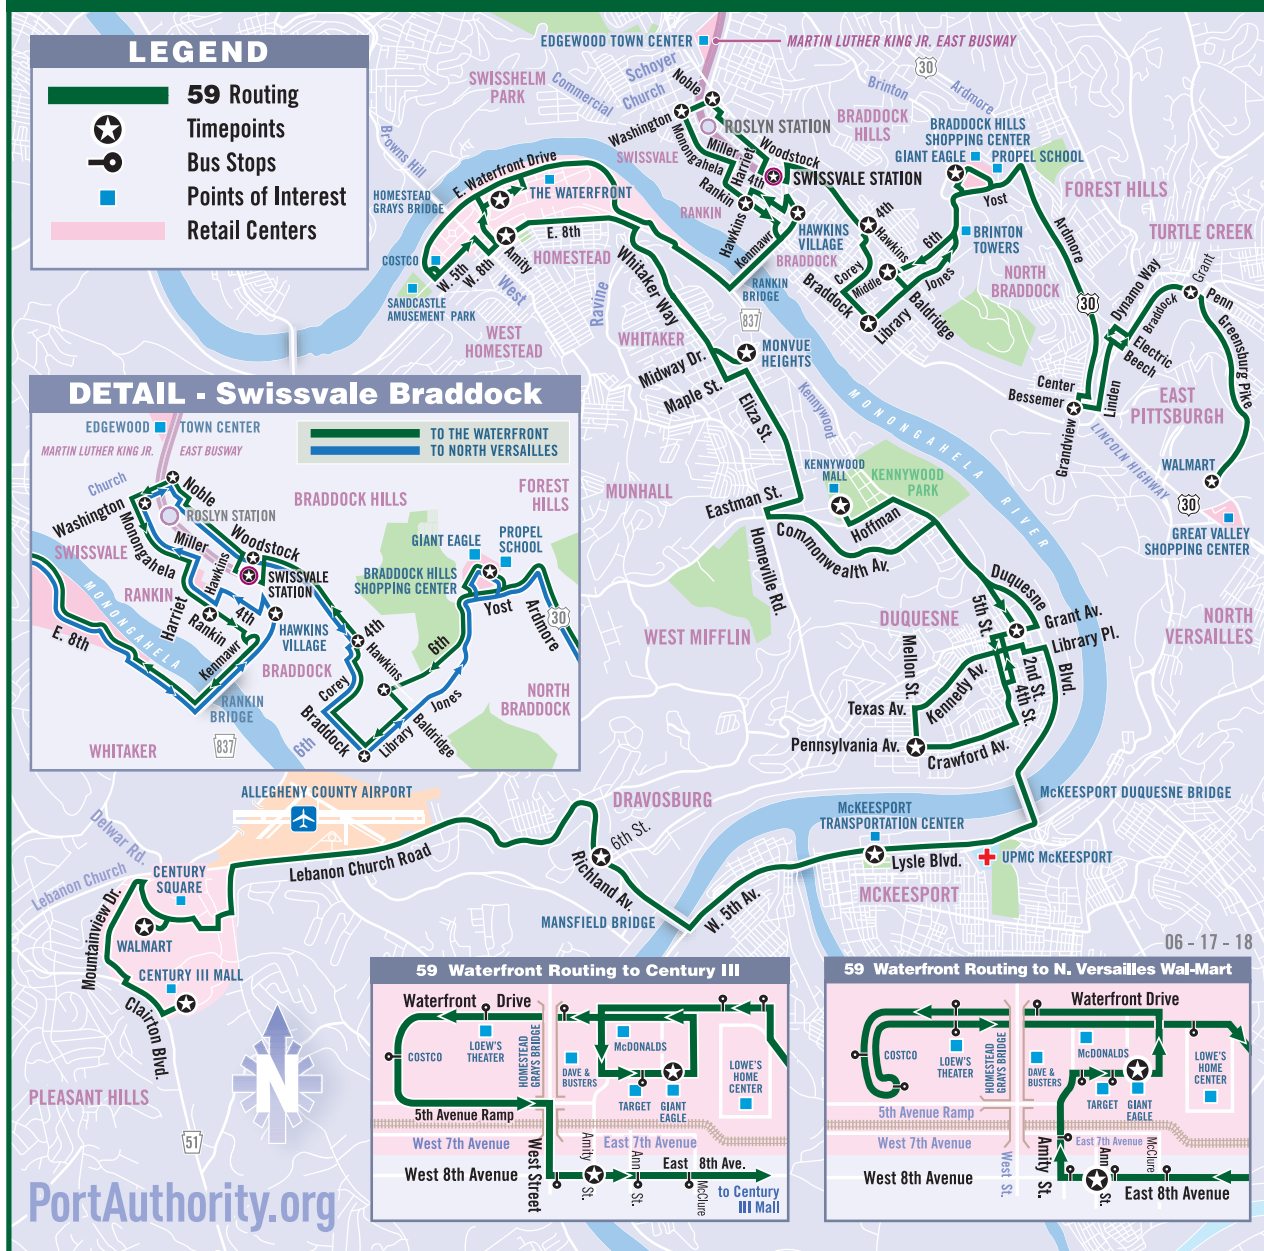

59 Mon Valley

SERVICE NOTES

Route 59 Sunday service operates on New Years Day, Memorial Day, Independence Day, Labor Day, Thanksgiving, and Christmas.

AIRPORT SERVICE

Let Port Authority take you to Pittsburgh International Airport. 28X AIRPORT FLYER operates seven days a week from approximately 3:25 a.m. to 12 Midnight and departs every 30 minutes from Oakland, Downtown and most West Busway stations.

Call 412.442.2000 or pick up a 28X timetable for complete schedule information.

BUS STOPS

Route 59 to West Mifflin

Waterfront Drive	at Recreation Center opposite Commonwealth Bank
Target Drive	past Target Entrance
Giant Eagle Drive	past Giant Eagle Entrance
Waterfront Drive	opp. Bridge Street (Red Robin) opposite Loew's Theatre at Costco Driveway

Route 59 to North Versailles

Amity Street	at Target Drive
Target Drive	past Target Entrance
Giant Eagle Drive	past Giant Eagle Entrance
Waterfront Drive	at Bridge Street (Red Robin) opposite Loew's Theatre at Costco Driveway past Fifth Avenue at Loew's Theatre at Bridge Street past Commonwealth Bank past Lowe's driveway

ANNOUNCEMENTS

June 17, 2018 Service Changes:

Route 59: All trips have been rerouted via Commonwealth Avenue to serve the Hilltop and Parkview Manor Apartments.

Travel times have been adjusted throughout the week; most departure times have changed. See schedule for details.

Saturday trips departing Century III Mall from 9:35 am through 6:35 pm will depart three minutes earlier.

Fare Information

One Zone. One Fare.

Base fare is $2.50 with a ConnectCard. Cash riders pay $2.75 per ride.

Transfer for $1.00 with a ConnectCard.

$1 in stored cash value is automatically deducted from your balance within 3 hours of your last tap. Cash customers pay a full fare to transfer.

Pay as you enter.

Board through the front door of the bus and pay as you enter. Every time, everywhere. This means there is no free fare zone for bus riders. You can still ride the T for free anytime from First Avenue Station to Allegheny Station.

Special Fares

Children [6-11] pay half the full ConnectCard fare with a Kid's ConnectCard.

Children 5 and under ride free when accompanied by a fare-paying adult.

Persons with Disabilities pay half the full ConnectCard fare with a Port Authority Reduced Fare ConnectCard. Cash half fare is $1.35.

Senior Citizens ride free when displaying a Medicare ID or state-issued senior citizen transit pass.

Pass Prices

Annual Pass	$1,072.50
Monthly Pass	$97.50
Weekly Pass	$25.00
Day Pass	$7.00 per day.

Valid from time of first tap through end Port Authority service that day.

Big save.

Your Port Authority ConnectCard will not only get you to and from the ballpark this season, it will help you save big on your game tickets.

Use your ConnectCard and save up to $10 per ticket on any Sunday through Friday Pirates home game from April 4 to September 23.