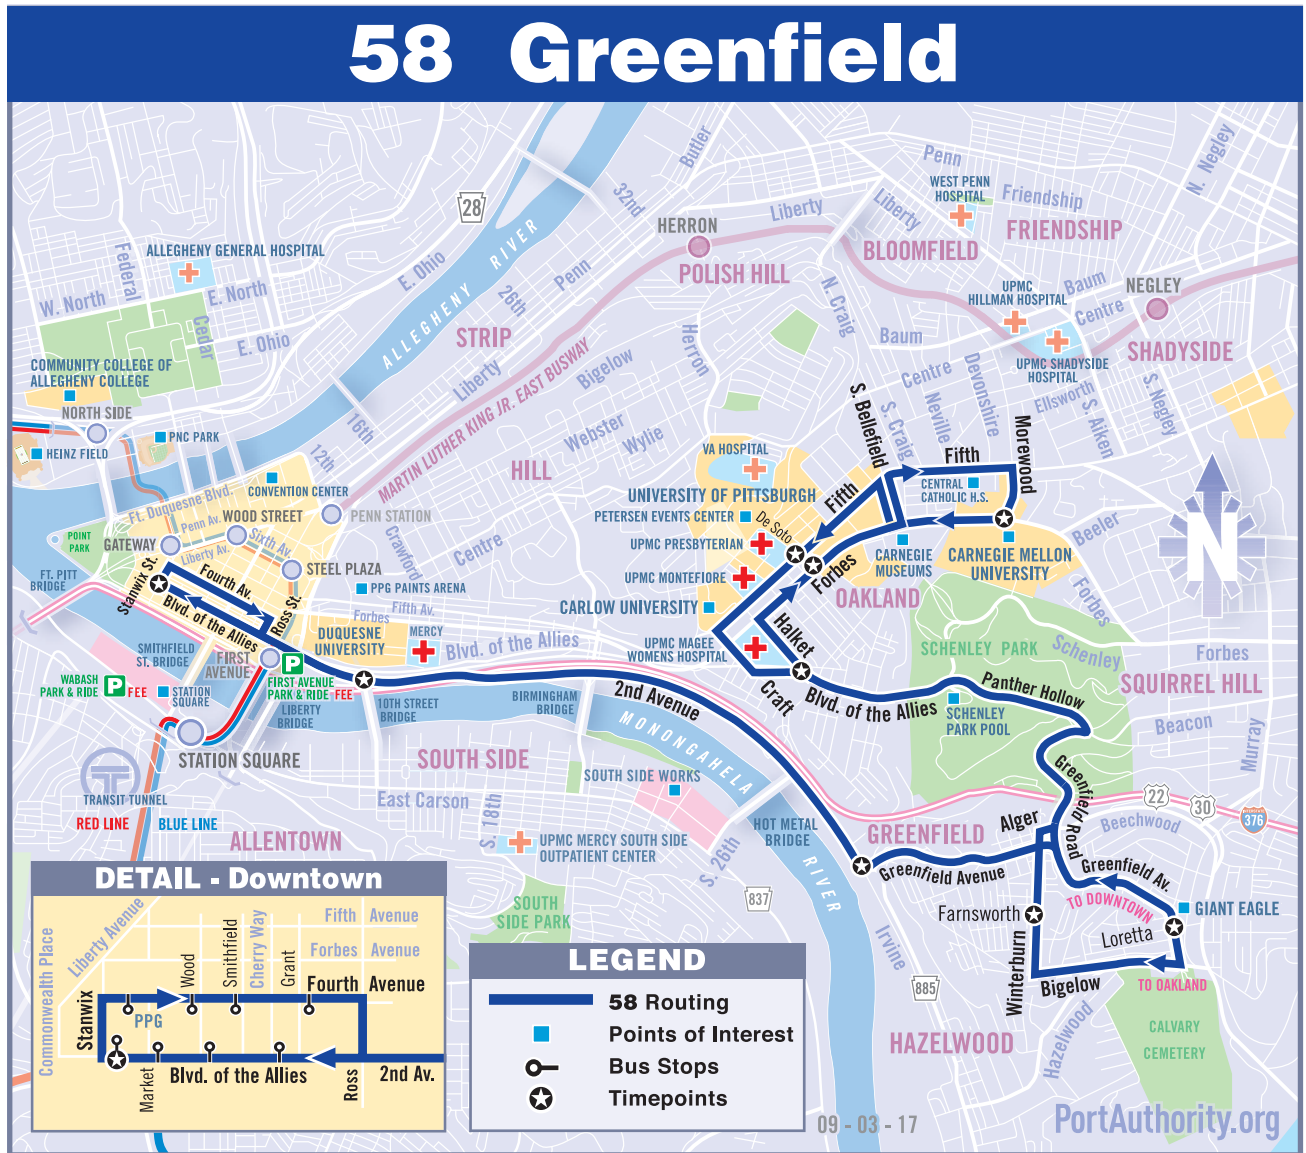

BUS STOPS

Route 58 Downtown Stops

- **Blvd of the Allies** past Cherry Way
  at Wood Street
  at Market Street
  at Stanwix Street
- **Fourth Avenue** at PPG Entrance
  at Wood Street
  at Smithfield Street
  past Grant Street

ANNOUNCEMENTS

November 18, 2018 Service Changes:

Route 58: Travel times have been revised throughout the week. Most departure times have changed.

SERVICE NOTES

Route 58 Sunday service operates on New Years Day, Memorial Day, Independence Day, Labor Day, Thanksgiving and Christmas.

AIRPORT SERVICE

Let Port Authority take you to Pittsburgh International Airport. 28X AIRPORT FLYER operates seven days a week from approximately 3:25 a.m. to 12 Midnight and departs every 30 minutes from Oakland, Downtown and most West Busway stations.

Call 412.442.2000 or pick up a 28X timetable for complete schedule information.

Fare Information

One Zone. One Fare.

Base fare is $2.50 with a ConnectCard. Cash riders pay $2.75 per ride.

Transfer for $1.00 with a ConnectCard.

$1 in stored cash value is automatically deducted from your balance within 3 hours of your last tap. Cash customers pay a full fare to transfer.

Pay as you enter.

Board through the front door of the bus and pay as you enter. Every time, everywhere. This means there is no free fare zone for bus riders. You can still ride the T for free anytime from First Avenue Station to Allegheny Station.

Special Fares

Children [6-11] pay half the full ConnectCard fare with a Kid's ConnectCard.

Children 5 and under ride free when accompanied by a fare-paying adult.

Persons with Disabilities pay half the full ConnectCard fare with a Port Authority Reduced Fare ConnectCard. Cash half fare is $1.35.

Senior Citizens ride free when displaying a Medicare ID or state-issued senior citizen transit pass.

Pass Prices

- **Annual Pass** $1,072.50
- **Monthly Pass** $97.50
- **Weekly Pass** $25.00
- **Day Pass** $7.00 per day.

Valid from time of first tap through end Port Authority service that day.