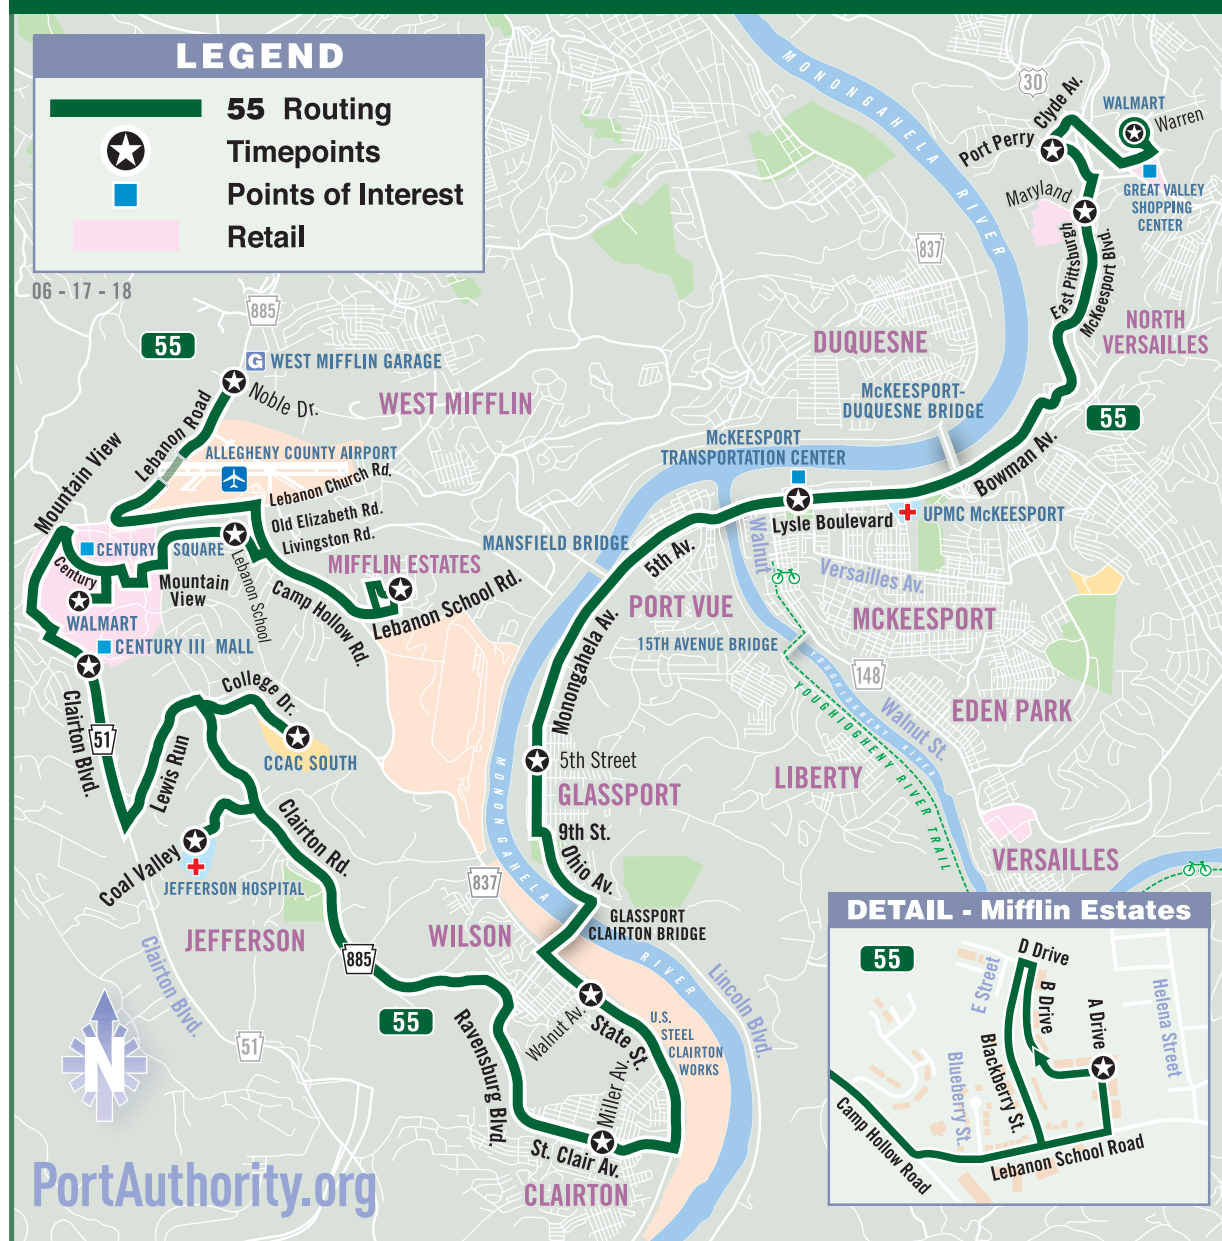

ANNOUNCEMENTS

June 17, 2018 Service Changes:

Route 55: Travel times have been revised throughout the week. Most departure times have changed. See schedule for details.

An earlier morning trip has been added departing North Versailles Walmart at 6:03 am.

SERVICE NOTES

Route 55 Sunday service is operated on New Years Day, Memorial Day, Independence Day, Labor Day, Thanksgiving and Christmas.

AIRPORT SERVICE

Let Port Authority take you to Pittsburgh International Airport. 28X AIRPORT FLYER operates seven days a week from approximately 3:25 a.m. to 12 Midnight and departs every 30 minutes from Oakland, Downtown and most West Busway stations.

Call 412.442.2000 or pick up a 28X timetable for complete schedule information.

55 Glassport

Fare Information

One Zone. One Fare.

Base fare is $2.50 with a ConnectCard. Cash riders pay $2.75 per ride.

Transfer for $1.00 with a ConnectCard.

$1 in stored cash value is automatically deducted from your balance within 3 hours of your last tap. Cash customers pay a full fare to transfer.

Pay as you enter.

Board through the front door of the bus and pay as you enter. Every time, everywhere. This means there is no free fare zone for bus riders. You can still ride the T for free anytime from First Avenue Station to Allegheny Station.

Special Fares

Children [6-11] pay half the full ConnectCard fare with a Kid's ConnectCard.

Children 5 and under ride free when accompanied by a fare-paying adult.

Persons with Disabilities pay half the full ConnectCard fare with a Port Authority Reduced Fare ConnectCard. Cash half fare is $1.35.

Senior Citizens ride free when displaying a Medicare ID or state-issued senior citizen transit pass.

Pass Prices

Annual Pass	$1,072.50
Monthly Pass	$97.50
Weekly Pass	$25.00
Day Pass	$7.00 per day.

Valid from time of first tap through end Port Authority service that day.

Big save.

Your Port Authority **ConnectCard** will not only get you to and from the ballpark this season, it will help you save big on your game tickets.

Use your **ConnectCard** and save up to $10 per ticket on any Sunday through Friday Pirates home game from April 4 to September 23.

- Save $10 per ticket on Outfield Box seats
- Save $6 per ticket on Infield Box seats
- Save $3 per ticket on Grandstand seats (Sunday-Tuesday/Thursday-Friday)

Special offer for Port Authority **ConnectCard** customers only.

- All Grandstand seats are just $10. (Wednesdays only)

Simply show your **ConnectCard** at the Pirates box office the day of the game or purchase in advance by going online to Pirates.com/ConnectCard.

Connect and Save with this special offer today.

PortAuthority.org

CUSTOMER SERVICE

412.442.2000

MONDAY THROUGH FRIDAY 6:00 AM - 7:00 PM
WEEKENDS AND HOLIDAYS 8:00 AM - 4:30 PM

SCHEDULE INFORMATION | SUGGESTIONS | COMPLIMENTS
LOST & FOUND | COMPLAINTS

TTY (HEARING AND SPEECH-IMPAIRED) 412.231.7007

ACCESS PARATRANSIT INFORMATION 412.562.5353
MONDAY THROUGH FRIDAY 8:00 AM - 5:00 PM

PARTS OF THIS SCHEDULE ARE AVAILABLE IN LARGE PRINT OR BRAILLE

Section 601 of Title VI of the Civil Rights Act of 1964 states the following: "No person in the United States shall, on the grounds of race, color, or national origin, be excluded from participation in, be denied the benefits of, or be subjected to discrimination under any program or activity receiving Federal financial assistance."

VISIT PORT AUTHORITY'S WEBSITE AT PortAuthority.org

EFFECTIVE 6/17/18

55

55 Glassport

Century Square • West Mifflin Walmart
Southland Shopping Center • CCAC South
Jefferson Regional Medical Center • Clairton
Glassport • McKeesport • UPMC McKeesport
Port Perry • Great Valley Shopping Center
North Versailles Walmart

PortAuthority.org

twitter.com/pghttransit

412.442.2000