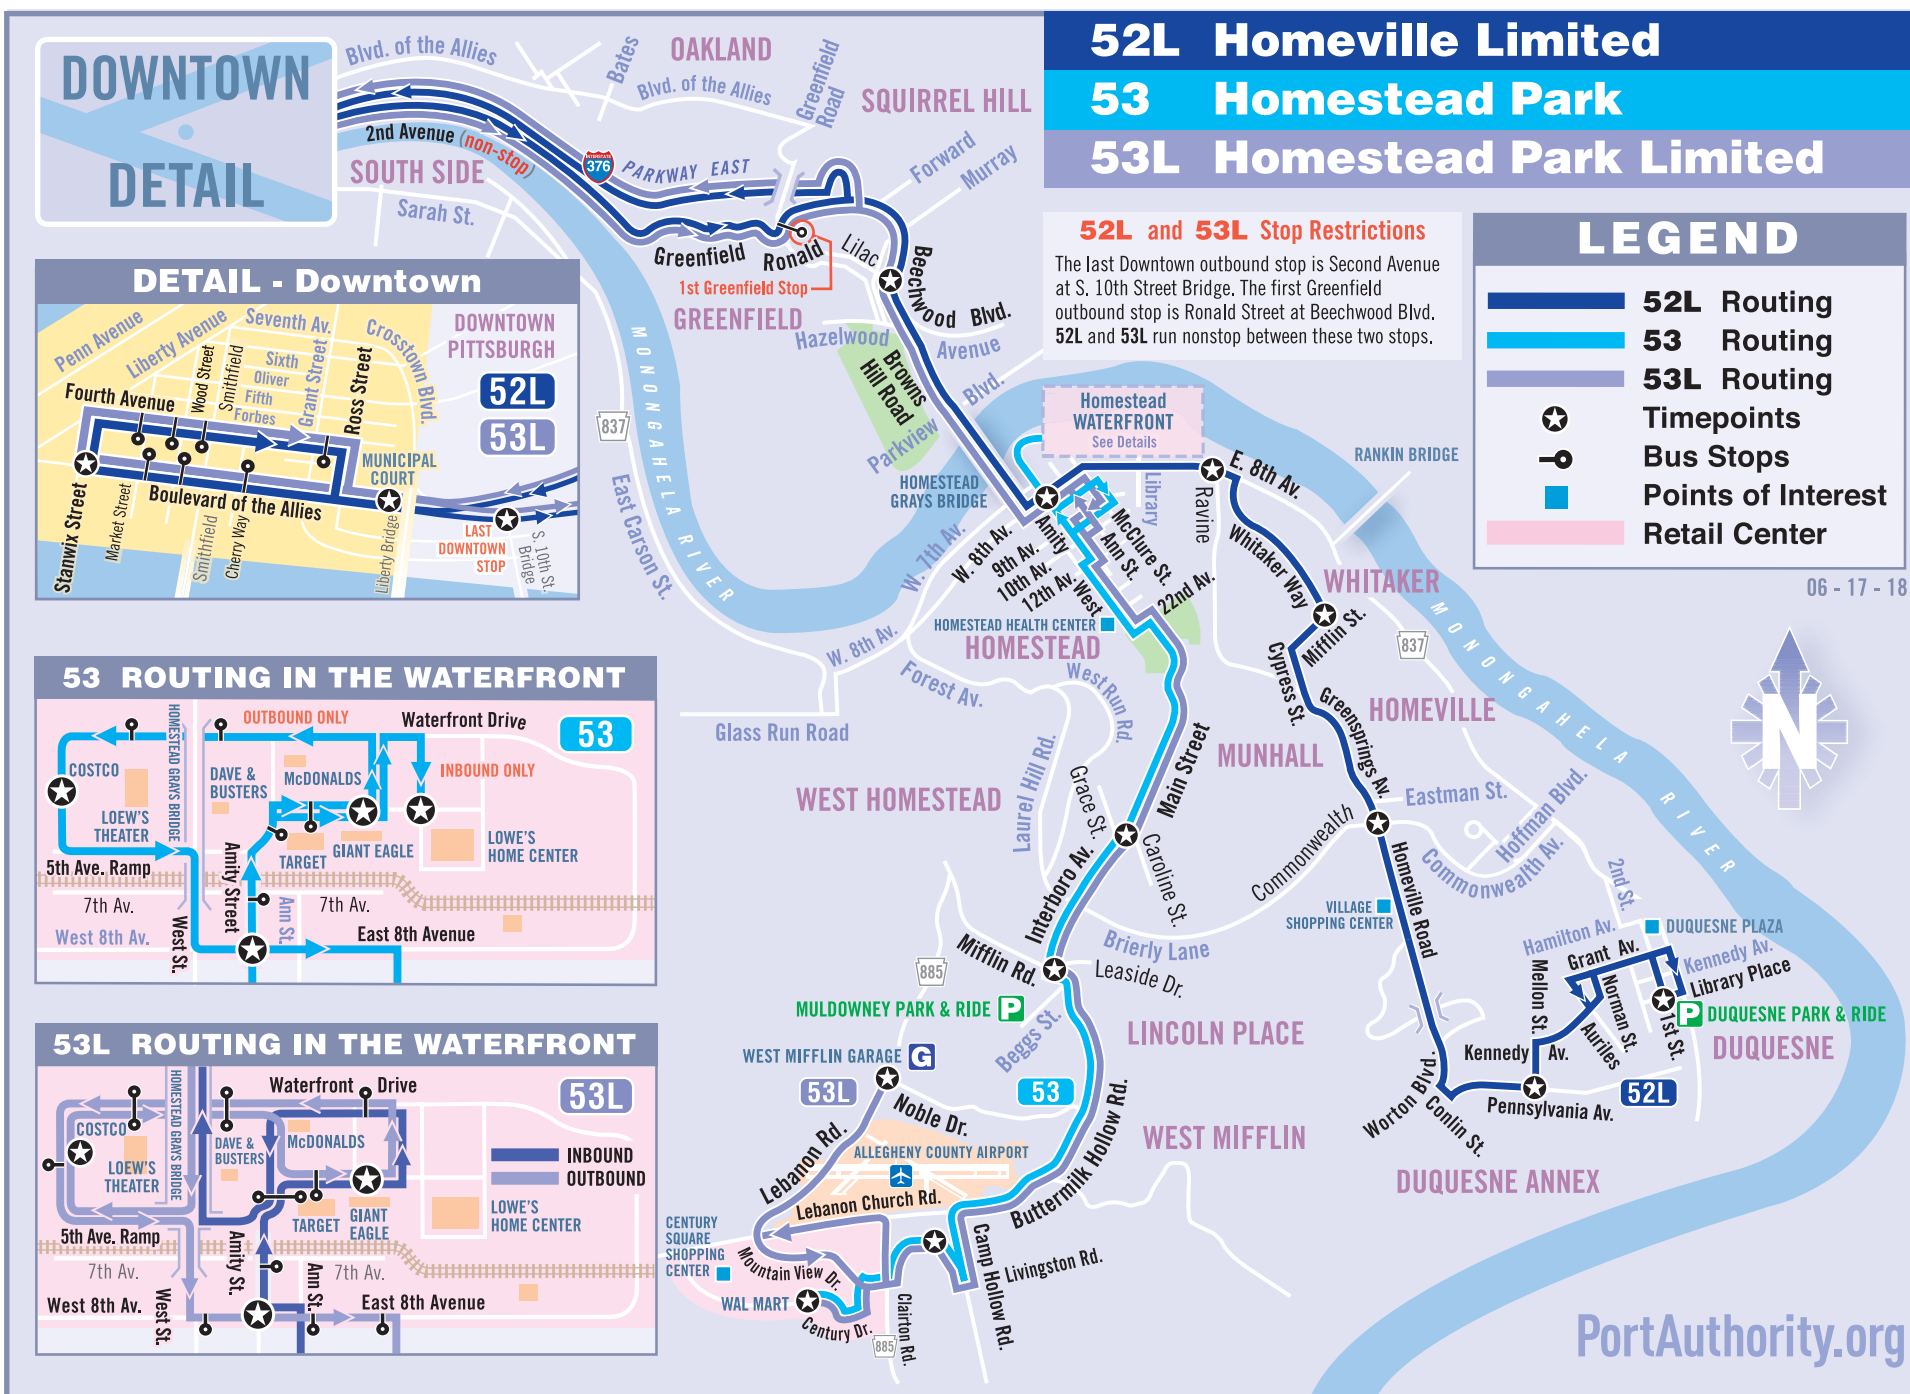

52L Homeville Limited

53 Homestead Park

53L Homestead Park Limited

52L and 53L Stop Restrictions

The last Downtown outbound stop is Second Avenue at S. 10th Street Bridge. The first Greenfield outbound stop is Ronald Street at Beechwood Blvd. 52L and 53L run nonstop between these two stops.

LEGEND

- █ 52L Routing
- █ 53 Routing
- █ 53L Routing
- Timepoints
- Bus Stops
- Points of Interest
- Retail Center

06 - 17 - 18

PortAuthority.org

SERVICE NOTES

52L and 53L do not operate on Saturday, Sunday, New Years Day, Memorial Day, Independence Day, Labor Day, Thanksgiving or Christmas.

Route 53 does not operate on weekdays, Sundays, New Years Day, Memorial Day, Independence Day, Labor Day, Thanksgiving or Christmas.

AIRPORT SERVICE

Let Port Authority take you to Pittsburgh International Airport. 28X AIRPORT FLYER operates seven days a week from approximately 3:25 a.m. to 12 Midnight and departs every 30 minutes from Oakland, Downtown and most West Busway stations.

Call 412.442.2000 or pick up a 28X timetable for complete schedule information.

BUS STOPS

52L & 53L Downtown Stops

1. **Bldv of the Allies** past Cherry Way
   at Wood Street
   at Market Street
   at Stanwix Street
2. **Fourth Avenue** at PPG Place
   at Wood Street
   at Smithfield Street
   past Grant Street

ANNOUNCEMENTS

March 17, 2019 Service Changes:

Route 52L: There are no changes to this schedule.

Route 53: Saturday travel times have been revised; most departure times have changed. See schedule for details.

Route 53L: There are no changes to this schedule.

Fare Information

One Zone. One Fare.

Base fare is $2.50 with a ConnectCard. Cash riders pay $2.75 per ride.

Transfer for $1.00 with a ConnectCard.

$1 in stored cash value is automatically deducted from your balance within 3 hours of your last tap. Cash customers pay a full fare to transfer.

Pay as you enter.

Board through the front door of the bus and pay as you enter. Every time, everywhere. This means there is no free fare zone for bus riders. You can still ride the T for free anytime from First Avenue Station to Allegheny Station.

Special Fares

Children [6-11] pay half the full ConnectCard fare with a Kid's ConnectCard.

Children 5 and under ride free when accompanied by a fare-paying adult.

Persons with Disabilities pay half the full ConnectCard fare with a Port Authority Reduced Fare ConnectCard. Cash half fare is $1.35.

Senior Citizens ride free when displaying a Medicare ID or state-issued senior citizen transit pass.

Pass Prices

Annual Pass $1,072.50

Monthly Pass $97.50

Weekly Pass $25.00

Day Pass $7.00 per day.

Valid from time of first tap through end Port Authority service that day.