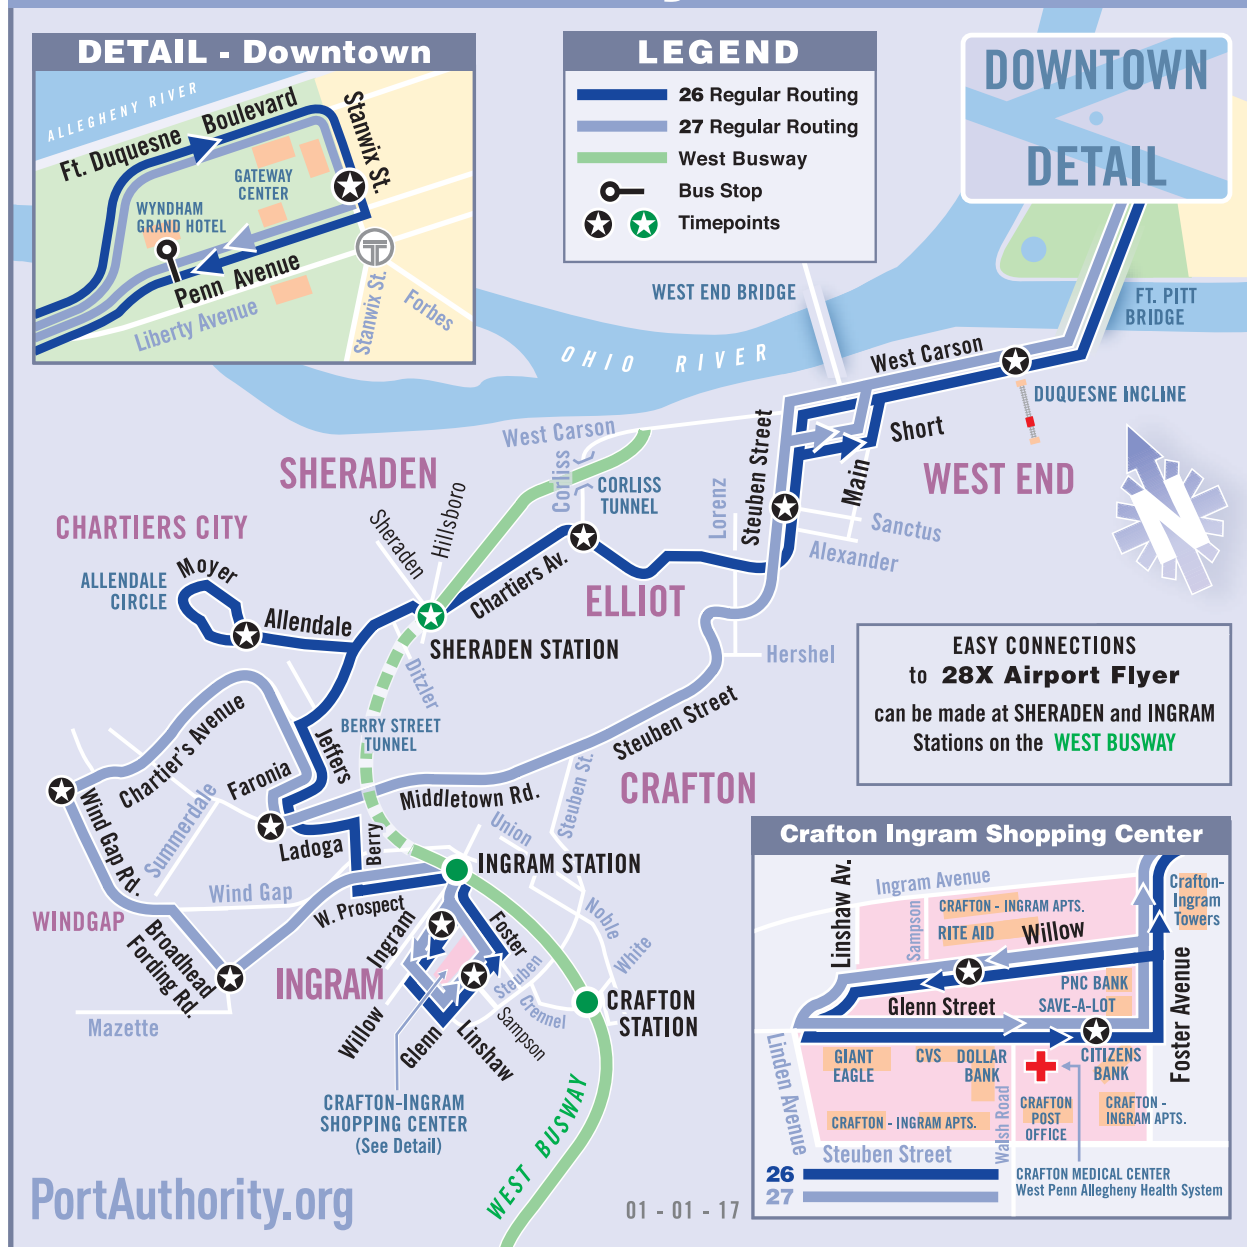

26 Chartiers 27 Fairywood

Big save.

Your Port Authority ConnectCard will not only get you to and from the ballpark this season, it will help you save big on your game tickets.

Use your ConnectCard and save up to $10 per ticket on any Sunday through Friday Pirates home game from April 4 to September 23.

- Save $10 per ticket on Outfield Box seats
- Save $6 per ticket on Infield Box seats
- Save $3 per ticket on Grandstand seats (Sunday-Tuesday/Thursday-Friday)

Special offer for Port Authority ConnectCard customers only.

Simply show your ConnectCard at the Pirates box office the day of the game or purchase in advance by going online to Pirates.com/ConnectCard.

Connect and Save with this special offer today.

PortAuthority.org

CUSTOMER SERVICE

412.442.2000

MONDAY THROUGH FRIDAY 6:00 AM - 7:00 PM
WEEKENDS AND HOLIDAYS 8:00 AM - 4:30 PM

SCHEDULE INFORMATION | SUGGESTIONS | COMPLIMENTS
LOST & FOUND | COMPLAINTS

TTY (HEARING AND SPEECH-IMPAIRED) 412.231.7007
ACCESS PARATRANSIT INFORMATION 412.562.5353

MONDAY THROUGH FRIDAY 8:00 AM - 5:00 PM

PARTS OF THIS SCHEDULE ARE AVAILABLE IN LARGE PRINT OR BRAILLE

Section 601 of Title VI of the Civil Rights Act of 1964 states the following: "No person in the United States shall, on the grounds of race, color, or national origin, be excluded from participation in, be denied the benefits of, or be subjected to discrimination under any program or activity receiving Federal financial assistance."

VISIT PORT AUTHORITY'S WEBSITE AT PortAuthority.org

EFFECTIVE 6/17/18

26/27/29

26 Chartiers

Downtown • West End • Elliott • Sheraden
Sheraden Park • Ingram • Crafton

27 Fairywood

Downtown • West End • Elliott • Crafton Heights
Chartiers City • Windgap • Fairywood • Ingram
Crafton

29 Robinson

Downtown • West End • Elliott • Crafton Heights
Ingram • Crafton • Robinson • North Fayette
Pittsburgh Technical College

PortAuthority.org

twitter.com/pghttransit

412.442.2000