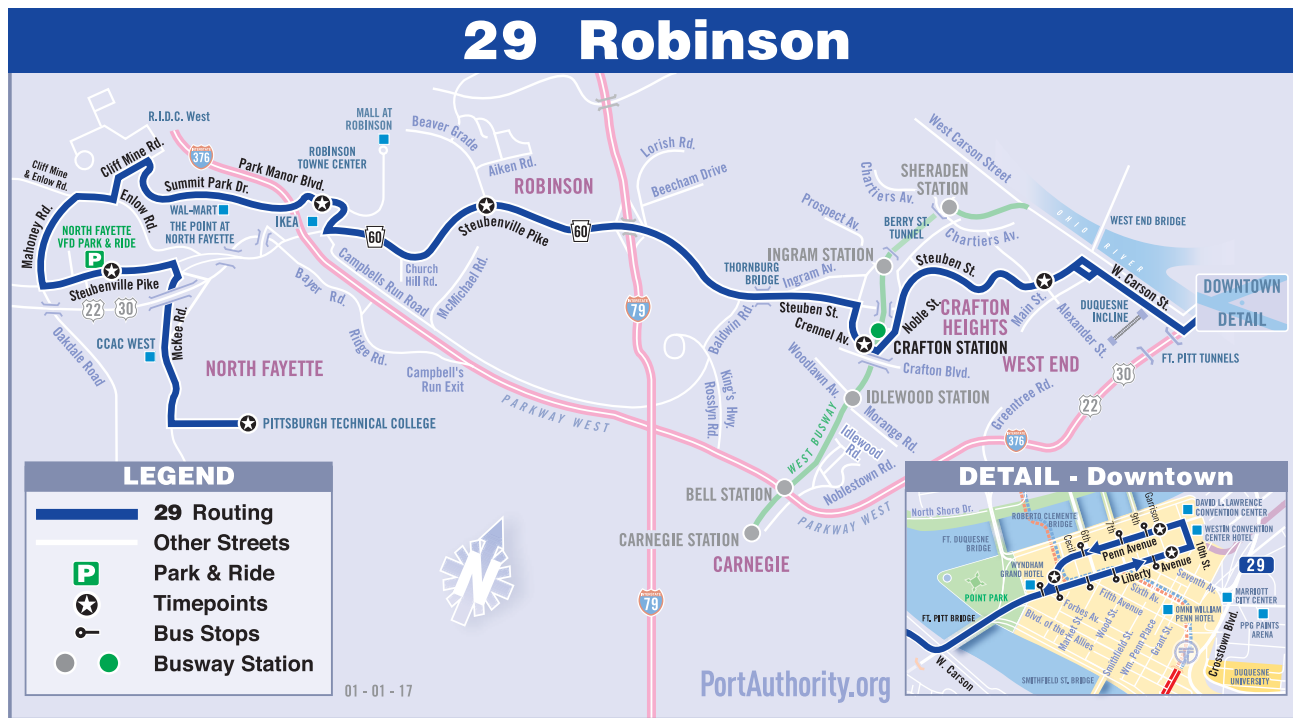

29 ROBINSON

MONDAY THROUGH FRIDAY SERVICE

To Downtown Pittsburgh							To North Fayette - Pittsburgh Technical College									
North Fayette Pittsburgh Technical College	North Fayette Staubenville Pike	Robinson Town Ctr Park Manor Blvd	Robinson Staubenville Pike opp. Beaver Grade Rd	Crafton Crennell Ave	West End at Crafton Municipal Building	Downtown Liberty Ave	Downtown Penn Ave	Downtown at Garrison Pl	Downtown Penn Ave	Downtown Liberty Ave near Wyncham Hotel	West End Stauben St opp. Sanctus St	Crafton White Ave	Robinson Staubenville Pike past Beaver Grade Rd	Robinson Town Center Park Manor Blvd opp. IKEA	North Fayette Staubenville Pike opp. North Fayette VFD	North Fayette Pittsburgh Technical College
5:21	5:28	5:39	5:47	5:58	6:07	6:19	6:20	6:20	6:20	6:24	6:31	6:38	6:53	7:00	7:13	7:18
5:43	5:50	6:02	6:11	6:24	6:35	6:49	6:50	6:50	6:50	6:54	7:01	7:08	7:23	7:30	7:43	7:48
6:13	6:20	6:32	6:41	6:54	7:05	7:19	7:20	7:20	7:20	7:24	7:31	7:38	7:53	8:00	8:13	8:18
6:43	6:50	7:02	7:11	7:24	7:35	7:49	7:50	7:50	7:50	7:54	8:01	8:08	8:23	8:30	8:43	8:48
7:18	7:26	7:39	7:47	7:59	8:07	8:19	8:20	8:20	8:20	8:24	8:31	8:39	8:51	8:58	9:11	9:16
7:48	7:56	8:09	8:17	8:29	8:37	8:49	8:50	8:50	8:50	8:54	9:01	9:09	9:21	9:28	9:41	9:46
8:53	9:01	9:14	9:22	9:34	9:42	9:54	9:55	9:55	9:55	9:59	10:06	10:14	10:26	10:33	10:46	10:51
10:03	10:11	10:24	10:32	10:44	10:52	11:04	11:05	11:05	11:05	11:09	11:16	11:24	11:37	11:45	11:59	12:03
11:13	11:21	11:34	11:42	11:54	12:02	12:14	12:15	12:15	12:15	12:19	12:26	12:34	12:47	12:55	1:09	1:13
12:13	12:21	12:34	12:42	12:54	1:02	1:14	1:15	1:15	1:15	1:19	1:26	1:34	1:47	1:55	2:09	2:13
1:13	1:21	1:34	1:42	1:54	2:02	2:14	2:15	2:15	2:15	2:19	2:26	2:34	2:47	2:55	3:09	3:13
2:06	2:15	2:28	2:39	2:52	3:00	3:14	3:15	3:15	3:15	3:19	3:26	3:34	3:47	3:55	4:09	4:13
2:36	2:45	2:58	3:09	3:22	3:30	3:44	3:45	3:45	3:45	3:49	3:56	4:04	4:17	4:25	4:39	4:43
3:32	3:39	3:54	4:06	4:21	4:29	4:44	4:45	4:45	4:45	4:49	4:56	5:04	5:17	5:25	5:39	5:43
4:39	4:48	5:03	5:12	5:24	5:32	5:44	5:45	5:45	5:45	5:49	5:56	6:04	6:17	6:25	6:39	6:43
5:17	5:24	5:35	5:43	5:54	6:02	6:14	6:15	6:15	6:15	6:19	6:26	6:34	6:47	6:55	7:09	7:13
6:07	6:14	6:25	6:33	6:44	6:52	7:04	7:05	7:05	7:05	7:09	7:16	7:24	7:37	7:45	7:59	8:03
6:52	6:59	7:10	7:18	7:29	7:37	7:49	7:50	7:50	7:50	7:54	8:01	8:09	8:22	8:30	8:44	8:48
7:32	7:39	7:50	7:58	8:09	8:17	8:29	8:30	8:30	8:30	8:34	8:41	8:49	9:02	9:10	9:24	9:28
8:32	8:39	8:50	8:58	9:09	9:17	9:29	9:30	9:30	9:30	9:34	9:41	9:49	10:02	10:10	10:24	10:28
9:42	9:49	10:00	10:08	10:19	10:27	10:39	10:40	10:40	10:40	10:44	10:51	11:03	11:15	11:27	11:41	11:45
10:42	10:49	11:00	11:08	11:19	11:27	11:39	11:40	11:40	11:40	11:44	11:51	12:03	12:15	12:27	12:41	12:45

SERVICE NOTES

Routes 26 and 27 Sunday service operates on New Year's Day, Memorial Day, Independence Day, Labor Day, Thanksgiving and Christmas.

Route 29 does not operate on Saturdays, Sundays, New Year's Day, Memorial Day, Independence Day, Labor Day, Thanksgiving or Christmas.

AIRPORT SERVICE