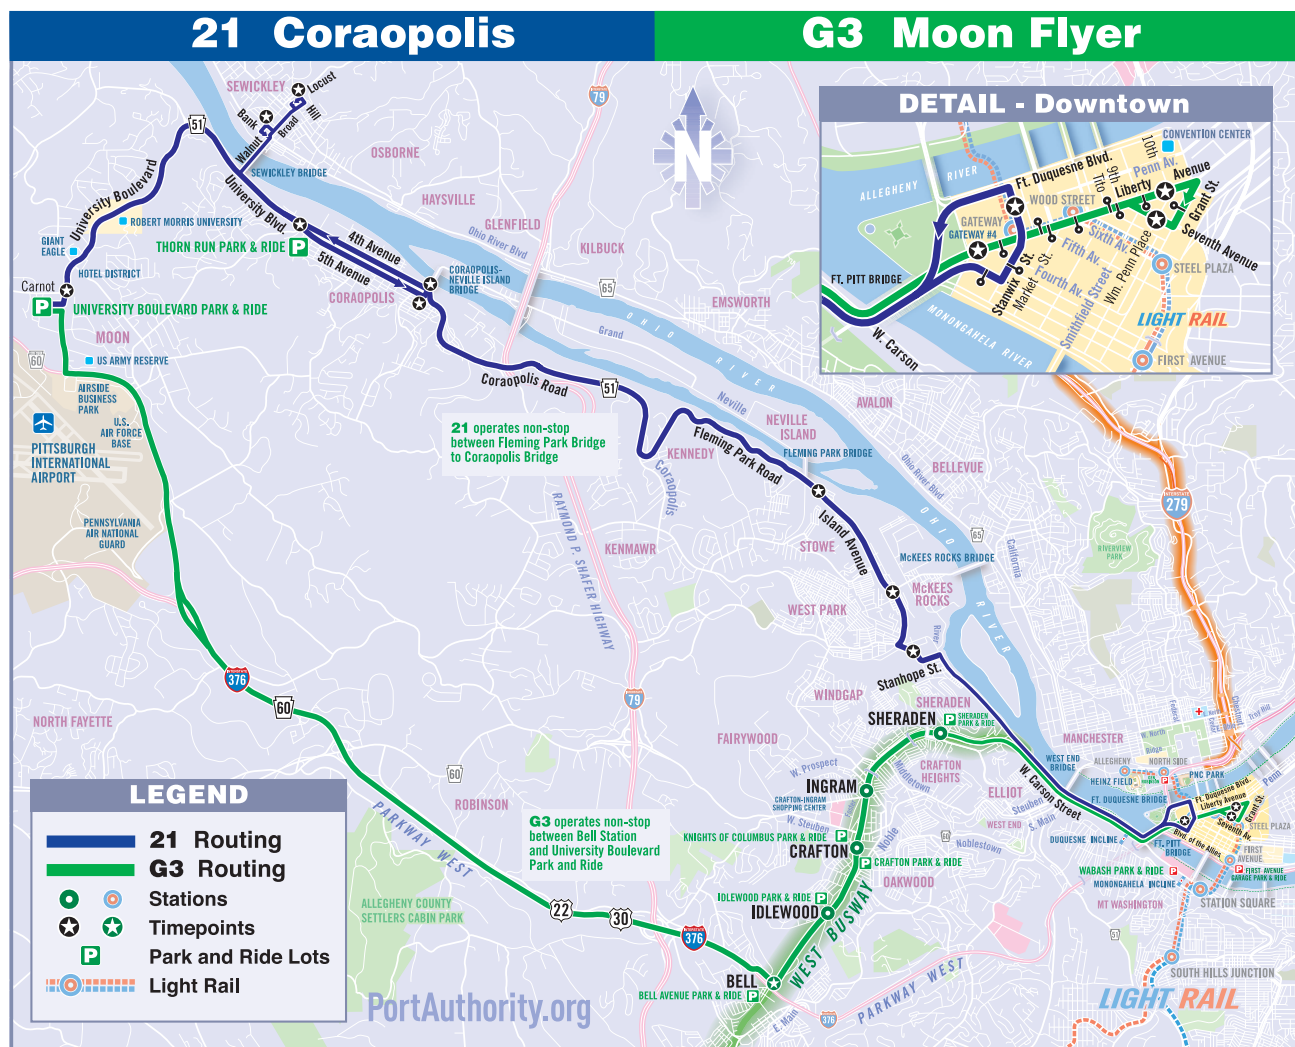

G3 MOON FLYER

MONDAY THROUGH FRIDAY SERVICE

To Downtown Pittsburgh					To University Blvd Park and Ride					
Moon University Blvd Park and Ride	Carnegie Bell Station	Downtown Liberty Ave at Gateway #4	Downtown Liberty Ave at William Penn Pl		Downtown Liberty Ave at William Penn Pl	Downtown Grant St at Federal Building	Downtown Seventh Ave at Smithfield St	Downtown Liberty Ave near Wyndham Hotel	Carnegie Bell Station	Moon University Blvd Park and Ride
4:58	5:16	5:30	5:35		5:35	5:36	5:38	5:43	5:54	6:11
5:18	5:36	5:50	5:55		5:55	5:56	5:58	6:03	6:14	6:31
5:38	5:56	6:10	6:15		6:15	6:16	6:18	6:23	6:34	6:51
5:51	6:09	6:25	6:30		6:30	6:32	6:34	6:38	6:50	7:06
6:03	6:21	6:37	6:42		6:54	6:56	6:58	7:02	7:14	7:30
6:15	6:33	6:49	6:54		7:06	7:08	7:10	7:14	7:26	7:42
6:27	6:45	7:01	7:06		7:18	7:20	7:22	7:26	7:38	7:54
6:39	6:57	7:13	7:18		2:40	2:42	2:43	2:50	3:03	3:19
6:48	7:06	7:24	7:30		3:10	3:12	3:14	3:21	3:34	3:50
7:00	7:18	7:36	7:42		3:30	3:32	3:35	3:42	3:57	4:13
7:12	7:30	7:48	7:54		3:50	3:52	3:55	4:02	4:17	4:33
7:24	7:42	8:00	8:06		4:10	4:12	4:15	4:22	4:39	4:57
7:41	7:58	8:15	8:21		4:25	4:27	4:30	4:37	4:54	5:12
7:56	8:13	8:30	8:36		4:35	4:37	4:40	4:47	5:04	5:22
8:11	8:28	8:45	8:51		4:45	4:47	4:50	4:57	5:14	5:32
3:45	4:06	4:20	4:25		4:55	4:57	5:00	5:07	5:24	5:42
4:11	4:36	4:50	4:55		5:05	5:07	5:10	5:17	5:34	5:52
4:31	4:56	5:10	5:15		5:15	5:17	5:20	5:27	5:44	6:02
4:56	5:18	5:31	5:35		5:25	5:27	5:30	5:37	5:54	6:12
5:31	5:53	6:06	6:10		5:35	5:37	5:40	5:46	6:00	6:15
6:01	6:23	6:36	6:40		5:50	5:52	5:55	6:01	6:15	6:30
....	....	....	....		6:10	6:12	6:15	6:21	6:35	6:50
....	....	....	....		6:40	6:42	6:44	6:49	7:00	7:15

BUS STOPS

Routes 21 Downtown Stops

Boulevard of the Allies	at Post Gazette-Building
Stanwix Street	at Fourth Avenue (PPG Bldg) past Penn Avenue

ANNOUNCEMENTS