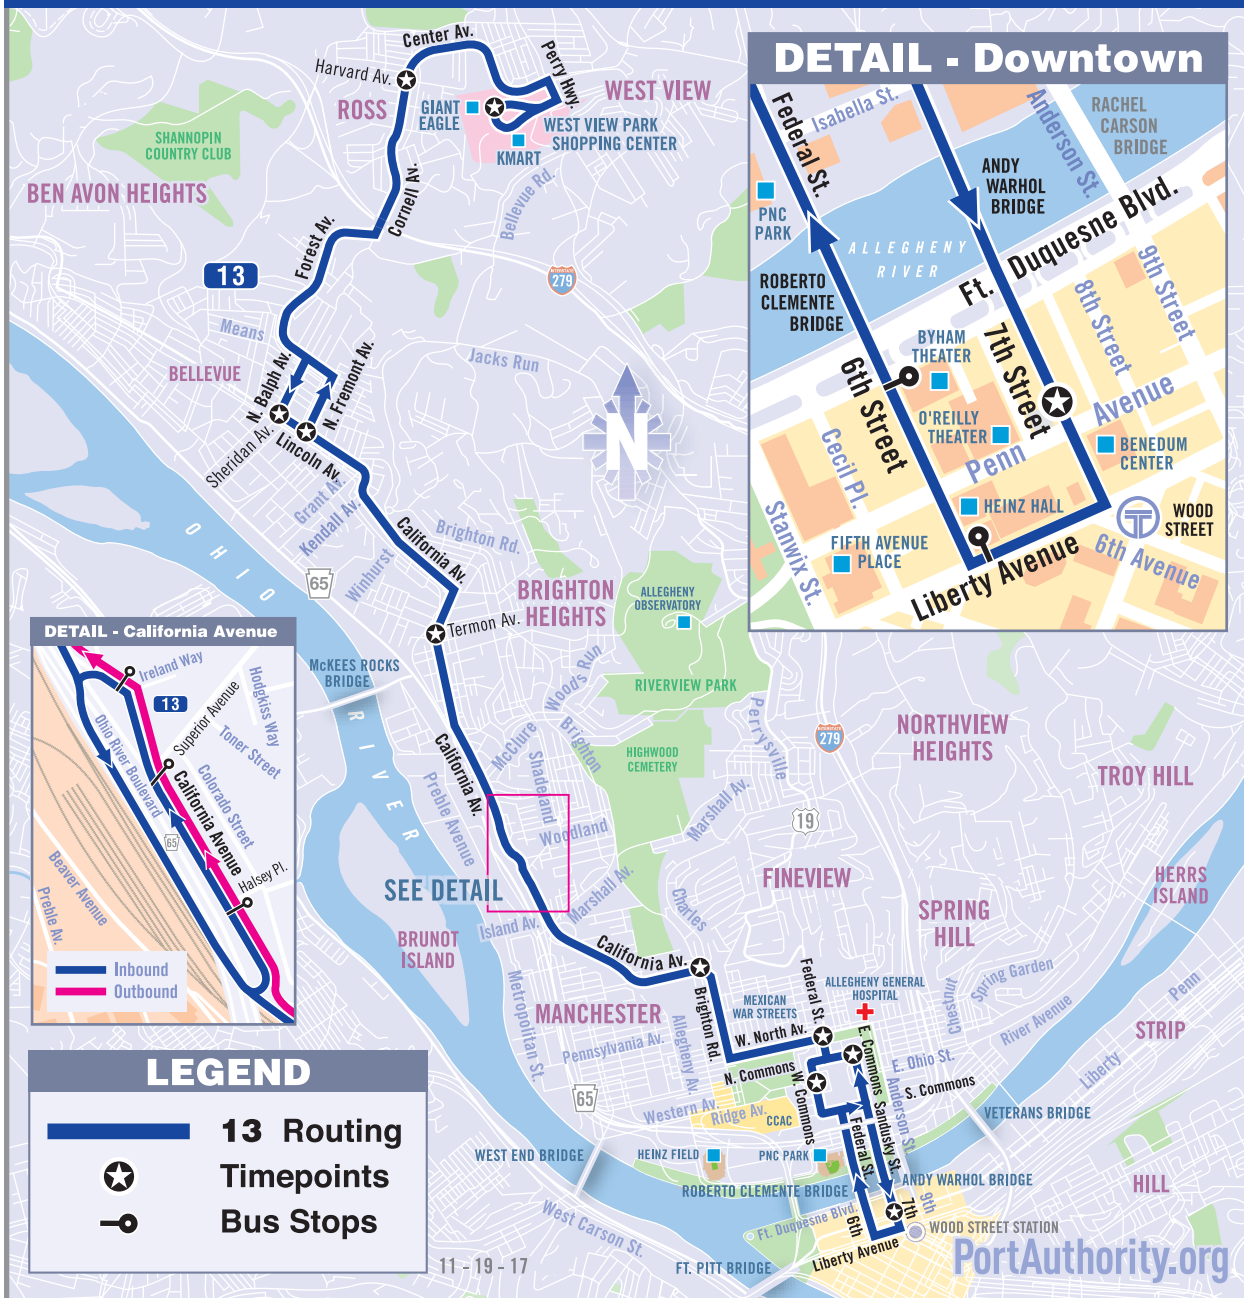

SUNDAY AND HOLIDAY

13 Bellevue

BUS STOPS

Route 13 Downtown Stops

7th Street	at Penn Avenue
Liberty Avenue	at 6th Street
6th Street	at Fort Duquesne Boulevard

SERVICE NOTES

Route 13 Sunday service operates on New Years Day, Memorial Day, Independence Day, Labor Day, Thanksgiving and Christmas.

AIRPORT SERVICE

Let Port Authority take you to Pittsburgh International Airport. 28X AIRPORT FLYER operates seven days a week from approximately 3:25 a.m. to 12 Midnight and departs every 30 minutes from Oakland, Downtown and most West Busway stations. Call 412.442.2000 or pick up a 28X timetable for complete schedule information.