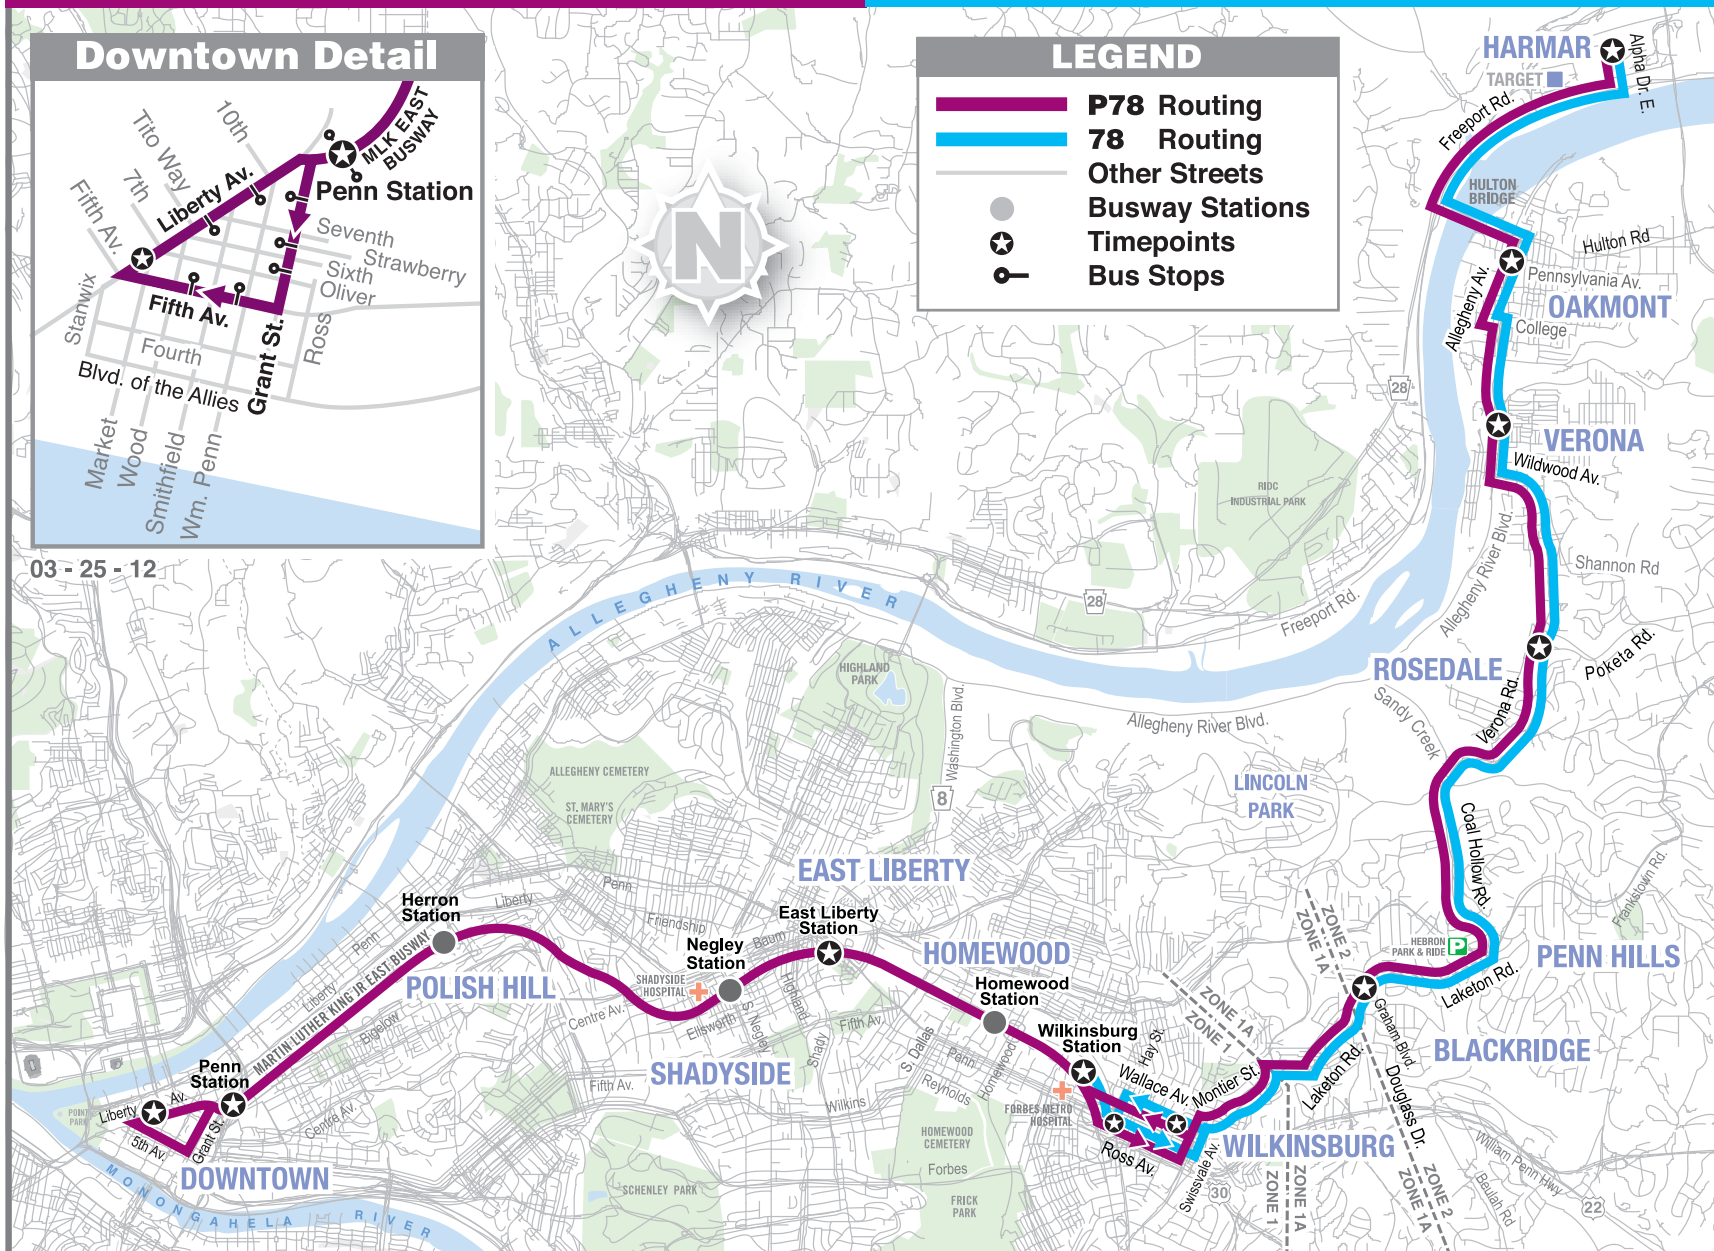

Special Fares
Children (6-11) pay half the full cash fare.
Children 5 and under (Up to four) ride free when accompanied by a fare-paying passenger.
Persons with Disabilities pay half the full cash fare when displaying a Medicare ID, state-issued half-fare card or Port Authority reduced-fare ConnectCard.
Senior Citizens Ride Free when displaying a Medicare ID or state-issued senior citizen transit pass.
Light Rail "T" - Peak Direction Surcharge on Cash Fares
A 0.75 surcharge is applied to T cash fare inbound from 6:00 a.m. to 9:00 a.m. and outbound 4:00 p.m. to 6:30 p.m. on weekdays. Riders paying with passes, tickets and transfers are not subject to the surcharge.

	Base Fare	T Surcharge
1 Zone	2.50	0.75
2 Zone	3.75	0.75

Transfers
A transfer may be purchased for 1.00 additional and is valid for three (3) hours in any direction for a one-zone ride.
Adults 1.00
Children 6-11 and people with disabilities 0.50

Passes and Tickets

	1 Zone	2 Zone
Weekly Pass	25.00	37.50
Monthly Pass	97.50	146.25
Annual Pass	1,072.50	1,608.75
Ten Trip Tickets	25.00	37.50

P78 Oakmont Flyer

78 Oakmont

Light type indicates AM times. Bold type indicates PM times.

BUS STOPS

Route P78 Downtown Stops

East Busway	at Penn Station Stop C
Grant Street	at Federal Building at Strawberry Way at Sixth Avenue (<i>Discharge Only</i>) at Oliver Avenue
Fifth Avenue	past William Penn Place near Wood Street
Liberty Avenue	at Market Street opposite 9th Street at William Penn Place
East Busway	at Penn Station Stop B

ANNOUNCEMENTS

March 27, 2016 Service Changes:

Route 78: Weekday travel times have been adjusted. Many departure times have changed; see schedule for details.

Route 79: There are no changes to this schedule.

Route P78: Weekday travel times have been adjusted. Many departure times have changed; see schedule for details.

The inbound trip arriving Downtown at 8:35 am will operate five minutes later.

The outbound trip departing Downtown at 4:50 pm will operate five minutes later.