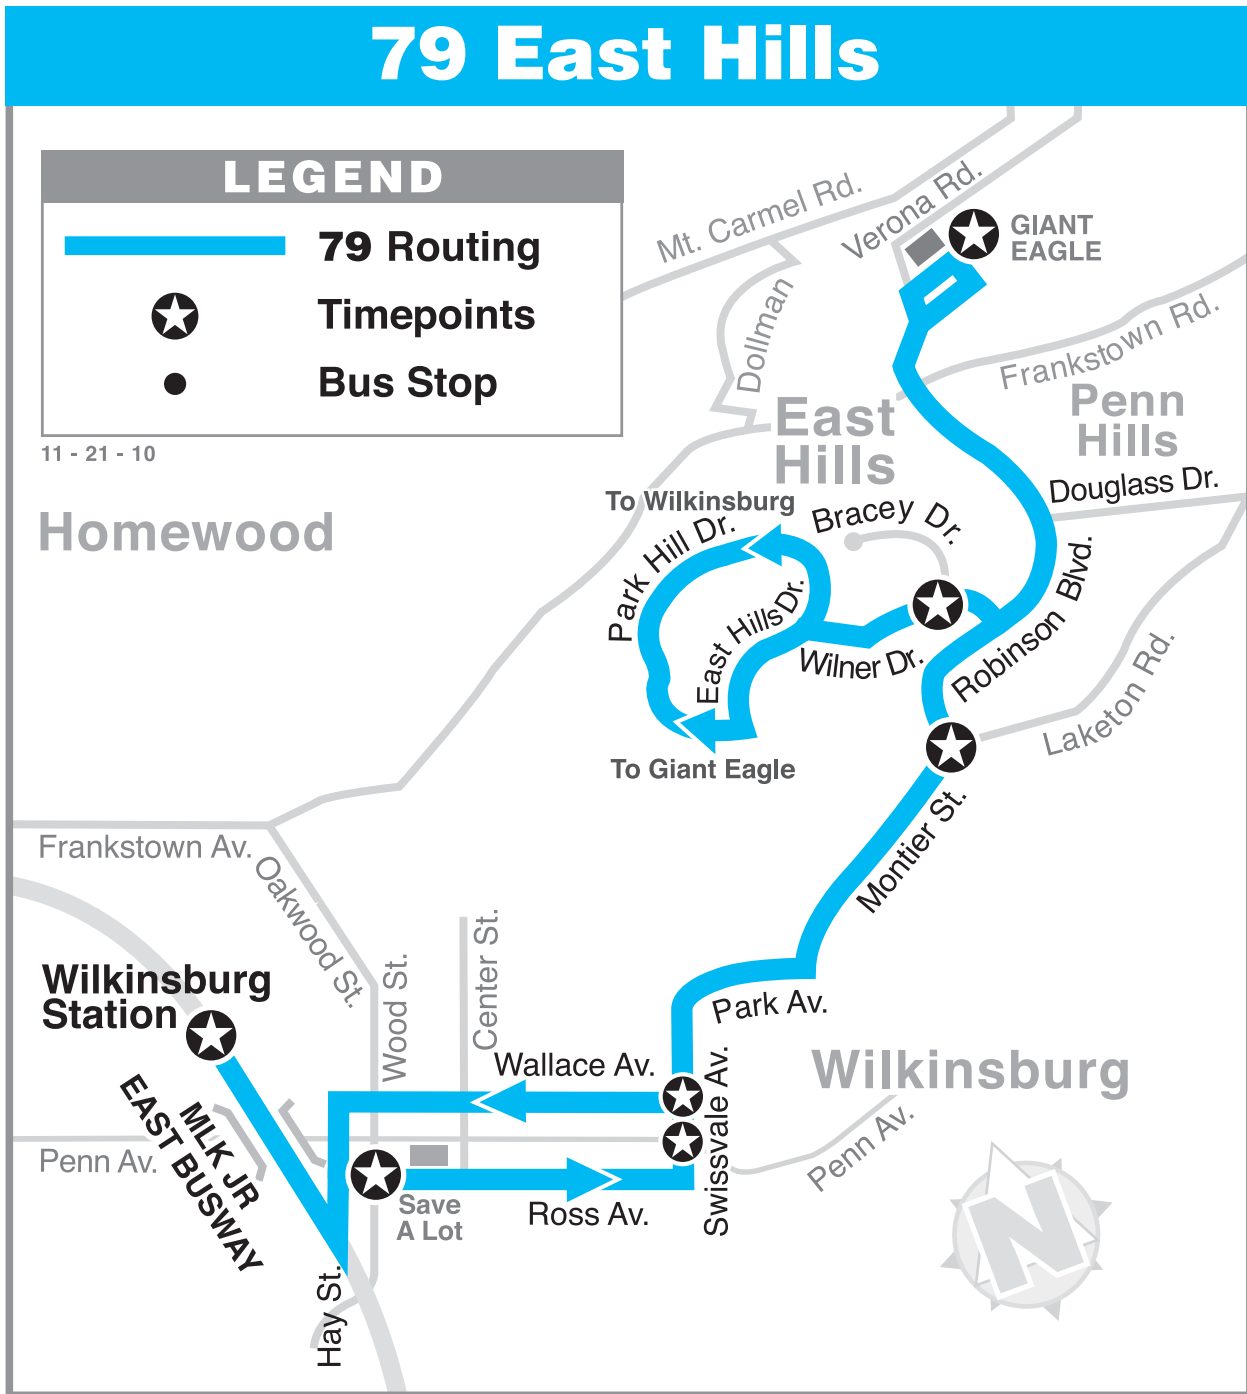

SERVICE NOTES

Route 79 Sunday service operates on New Year's Day, Memorial Day, Independence Day, Labor Day, Thanksgiving and Christmas.

Routes 78 and P78 do not operate on Saturday, Sunday, New Year's Day, Memorial Day, Independence Day, Labor Day, Thanksgiving or Christmas.

PortAuthority CONNECTCARD
A REGIONAL TRANSIT PARTNERSHIP

Flexible
for when you need it.
Stored Cash Value doesn't expire like an annual, monthly or weekly pass.

CUSTOMER SERVICE
412.442.2000
MONDAY THROUGH FRIDAY 6:00 AM - 7:00 PM
WEEKENDS AND HOLIDAYS 8:00 AM - 4:30 PM
SCHEDULE INFORMATION | SUGGESTIONS | COMPLIMENTS
LOST & FOUND | COMPLAINTS
TTY (HEARING AND SPEECH-IMPAIRED) 412.231.7007
ACCESS PARATRANSIT INFORMATION 412.562.5353
MONDAY THROUGH FRIDAY 8:00 AM - 5:00 PM
PARTS OF THIS SCHEDULE ARE AVAILABLE IN LARGE PRINT OR BRAILLE
Section 601 of Title VI of the Civil Rights Act of 1964 states the following: "No person in the United States shall, on the grounds of race, color, or national origin, be excluded from participation in, be denied the benefits of, or be subjected to discrimination under any program or activity receiving Federal financial assistance."
VISIT PORT AUTHORITY'S WEBSITE AT PortAuthority.org

EFFECTIVE 3/27/16 **78/79/P78**

78 Oakmont
Wilkinsburg • Blackridge • Penn Hills
Rosedale • Verona • Oakmont • Harmar

79 East Hills
Wilkinsburg • East Hills

P78 Oakmont Flyer
Via East Busway Downtown • Wilkinsburg
Blackridge • Penn Hills • Rosedale • Verona
Oakmont • Harmar

PortAuthority.org
twitter.com/pgtransit
412.442.2000