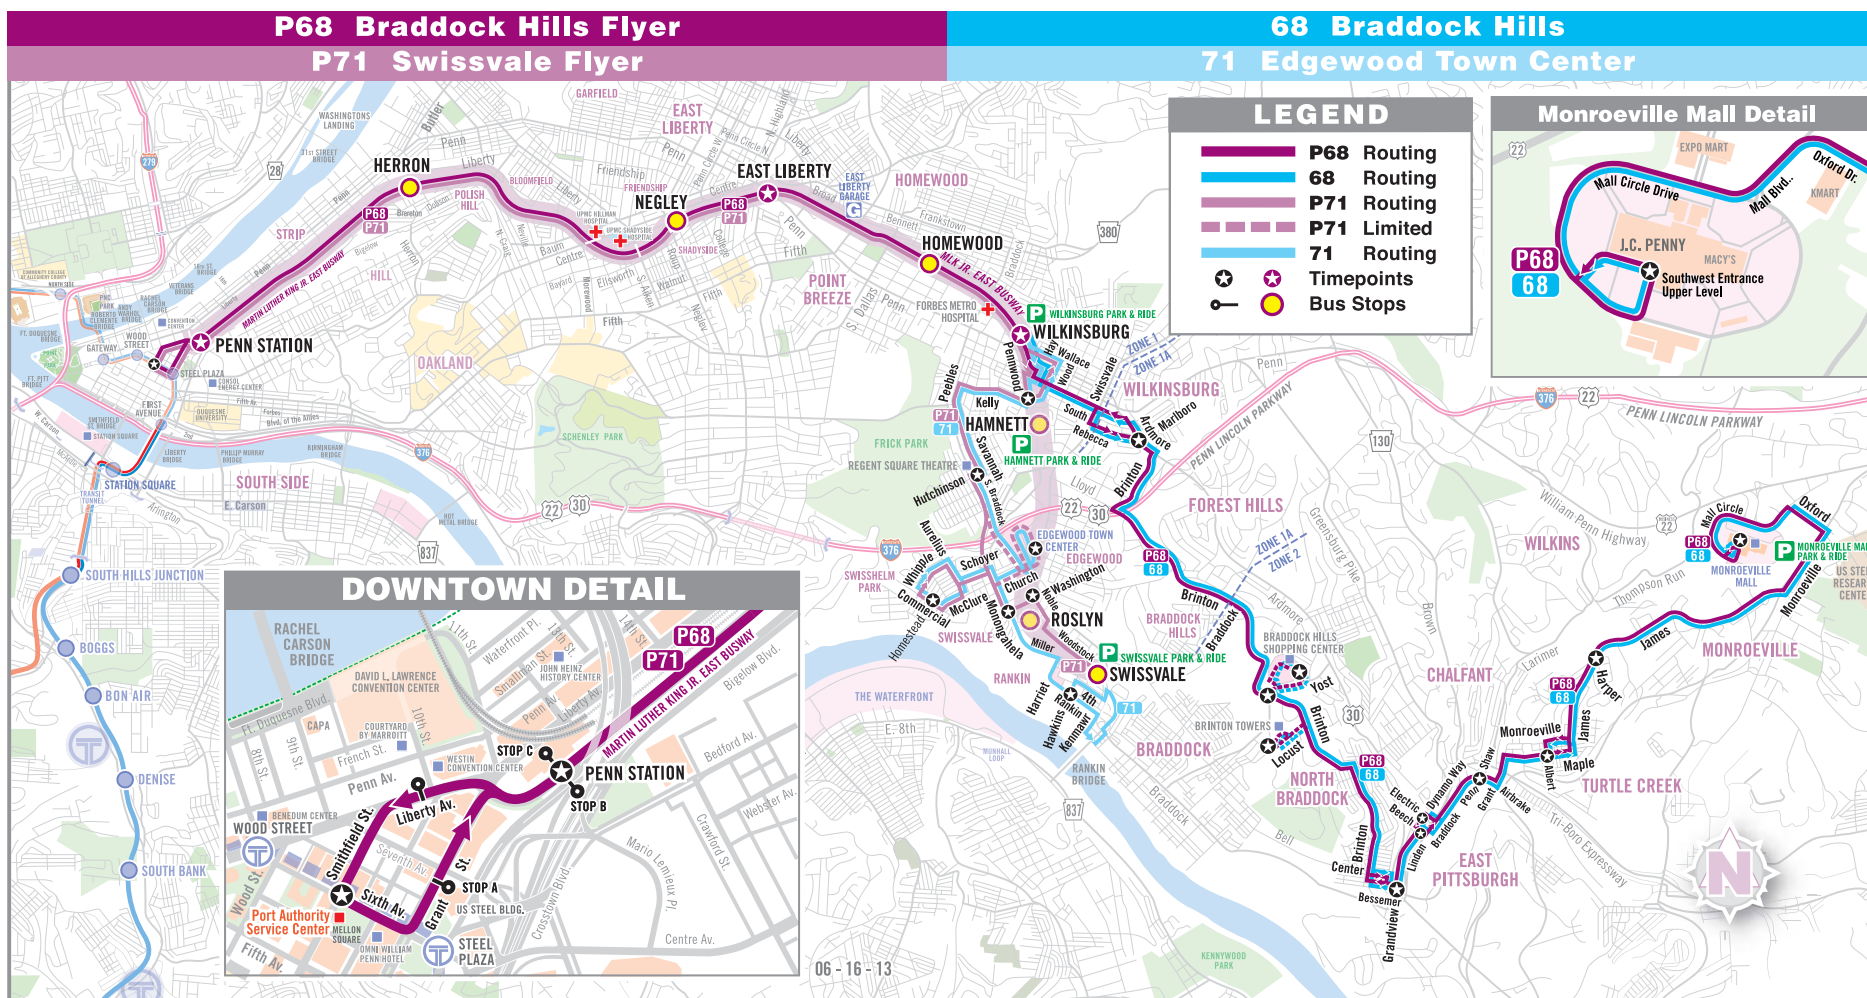

SERVICE NOTES

Route 68 Sunday service operates on New Years Day, Memorial Day, Independence Day, Labor Day, Thanksgiving and Christmas.

Weekday off-peak, Saturday, Sunday and holiday Route 68 service operates between Monroeville Mall and Wilkinsburg Station only. Transfer to P1 at Wilkinsburg Station for service along the East Busway and Downtown.

71, P68 and P71 do not operate on Saturdays, Sundays, New Years Day, Memorial Day, Independence Day, Labor Day, Thanksgiving or Christmas.

East Busway Stops - P68 & P71

All inbound P68 and P71 trips will discharge only at Wilkinsburg Station Stop D. Pick-up and discharge is permitted at Hay Street Ramp (inbound shelter), Homewood, East Liberty, Negley, Herron Avenue and Penn stations at Stop C.

All outbound P68 & P71 trips will pick-up only at Herron Avenue, Negley, East Liberty, Homewood and Wilkinsburg stations at Stop B. Pick-up and discharge is permitted at Hay Street Ramp (outbound shelter).

Bus Stop policy is subject to change.

AIRPORT SERVICE

Let Port Authority take you to Pittsburgh International Airport. 28X AIRPORT FLYER operates seven days a week from approximately 4:30 a.m. to 12 Midnight and departs every 30 minutes from Oakland, Downtown and most West Busway stations.

Call 412.442.2000 or pick up a 28X timetable for complete schedule information.

ANNOUNCEMENTS

March 27, 2016 Service Changes:

Route 68: Weekday travel times have been revised. Many departure times have changed.

The inbound weekday trips leaving Monroeville Mall at 6:40, 8:40 and 9:40 pm will depart five minutes later.

All Saturday and Sunday trip times have been adjusted to create transfer connections with Route 69 in Turtle Creek.

A later Sunday round trip has been added. See schedule for details.

Route P68: Travel times have been revised. Many departure times have changed. See schedule for details.

Several afternoon outbound trips will begin on the East Busway at Penn Station - Stop C three minutes prior to the time on Liberty Avenue past 10th Street. See schedule for individual trips times.

Route 71: There are no changes to this schedule.

Route P71: Several afternoon outbound trips will begin on the East Busway at Penn Station - Stop C three minutes prior to the time on Liberty Avenue past 10th Street. See schedule for individual trips times.

Port Authority Fares

Cash Fares						
TO → FROM ↓	Zone 1		Zone 1A		Zone 2	
	Full	Half	Full	Half	Full	Half
Zone 1	2.50	1.25	2.50	1.25	3.75	1.85
Zone 1A	2.50	1.25	2.50	1.25	2.50	1.25
Zone 2	3.75	1.85	2.50	1.25	2.50	1.25

Free Fare Zone
Port Authority bus rides are free within the Golden Triangle every day until 7:00 p.m. The limits of this zone are bounded by Ross St., 11th St. and the Allegheny and Monongahela rivers. Light rail rides on the T are free within FREE FARE ZONE at all times. This includes T rides between Allegheny, North Side, Gateway, Wood Street, Steel Plaza and First Avenue stations.