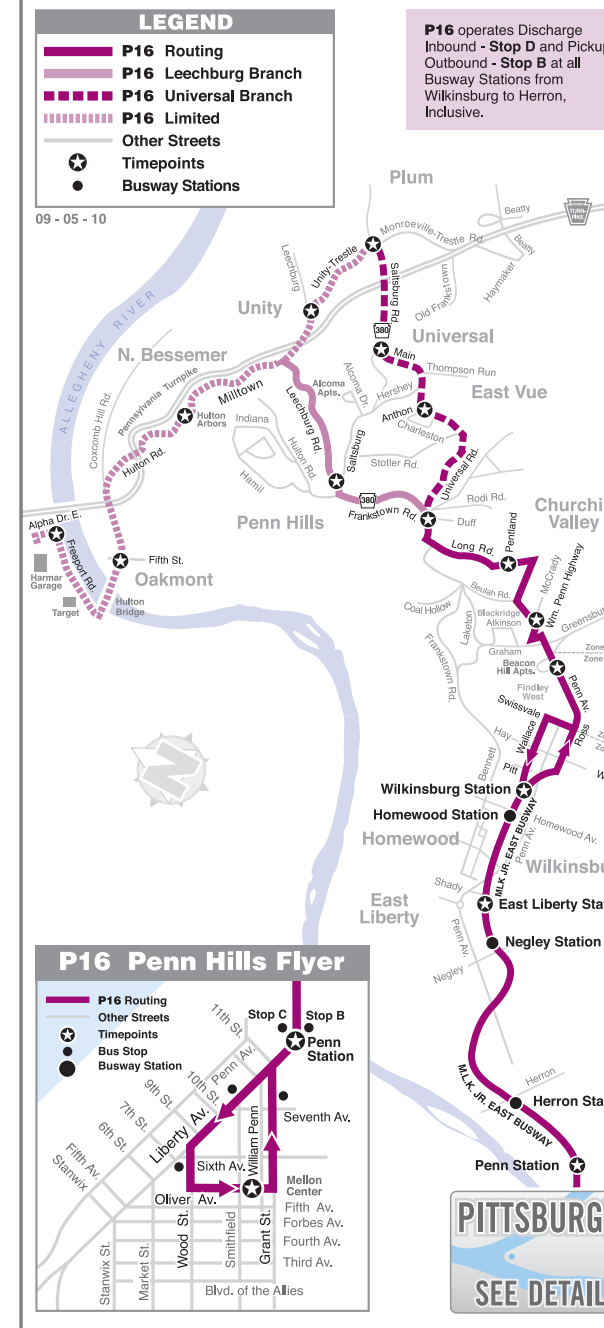

Inbound Leechburg trips leaving Monroeville-Trestle Road at Saltsburg Road at 6:11, 6:31, 6:37, 7:03, 7:21, and 7:39 a.m. will operate along Unity Trestle Road toward North Bessemer and Leechburg Road and will continue to Downtown via Leechburg and Frankstown Roads.

Outbound

The outbound trips leaving Downtown Pittsburgh from Penn Station Stop C at 3:10, 3:50, 4:05, 4:28, 4:35, 4:43, 5:42, and 6:02 p.m. will serve Unity Trestle Road.

P16 Penn Hills Flyer

BUS STOPS

Route 77 Downtown Stops

Chatham Street	at Centre Avenue
Sixth Avenue	near Fifth Avenue
Fifth Avenue	at Ross Street past William Penn Place near Wood Street
Liberty Avenue	at Market Street at Wood Street T Station
Seventh Avenue	at William Penn Place

Route P16 Downtown Stops

East Busway	at Penn Station Stop C
Liberty Avenue	opposite Smithfield Street
Wood Street	past Sixth Avenue
Oliver Avenue	at William Penn Place
Grant Street	past Seventh Avenue
East Busway	at Penn Station Stop B