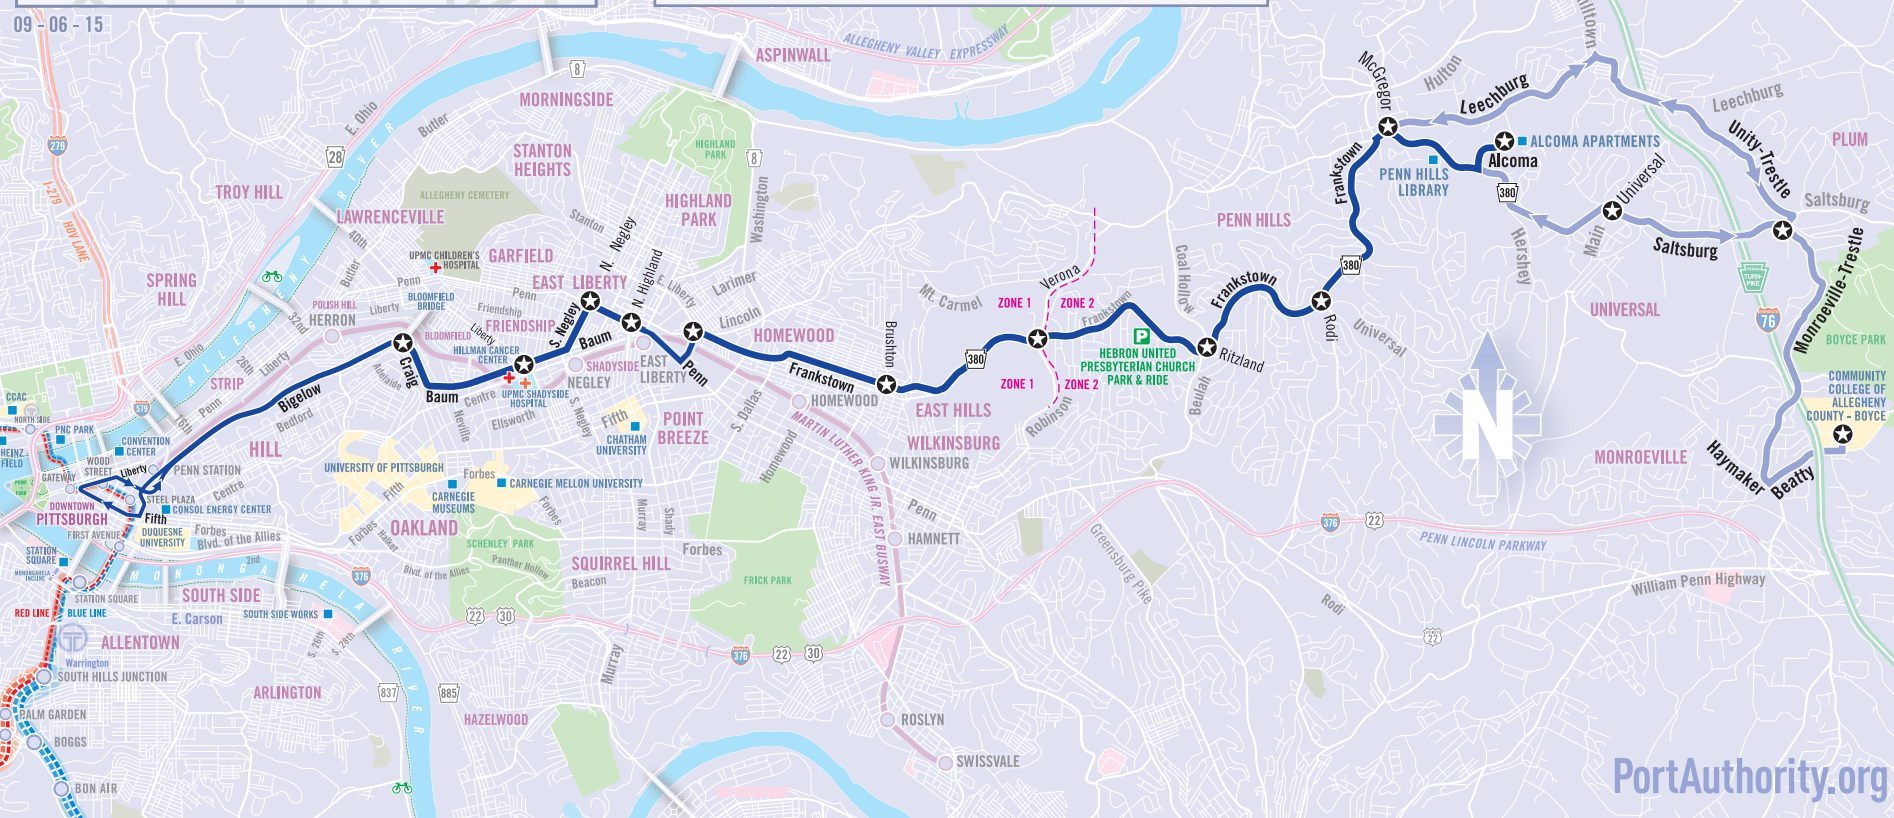

LEGEND

- 77 Routing; Weekday, Sat., Sun., Holiday
- 77 Routing; Weekday Only
- Park and Ride
- Timepoints
- Bus Stops
- Busway and Stations
- Point of Interest

Weekday trips alternate between Leechburg Road and Saltsburg Road in both directions.

Weekend Service operates between Downtown and Alcoma Apartments ONLY. There is no weekend service to Leechburg Road or CCAC.

Port Authority Fares

		Cash Fares			
TO	FROM	Zone 1	Zone 1A	Zone 2	
Zone 1	Full	2.50	2.50	3.75	
	Half	1.25	1.25	1.85	
Zone 1A	Full	2.50	2.50	2.50	
	Half	1.25	1.25	1.25	
Zone 2	Full	3.75	2.50	2.50	
	Half	1.85	1.25	1.25	

Free Fare Zone

Port Authority bus rides are free within the Golden Triangle every day until 7:00 p.m. The limits of this zone are bounded by Ross St., 11th St. and the Allegheny and Monongahela rivers. Light rail rides on the T are free within FREE FARE ZONE at all times. This includes T rides between Allegheny, North Side, Gateway, Wood Street, Steel Plaza and First Avenue stations.

Special Fares

Children (6-11) pay half the full cash fare.
Children 5 and under (Up to four) ride free when accompanied by a fare-paying passenger.
Persons with Disabilities pay half the full cash fare when displaying a Medicare ID, state-issued half-fare card or Port Authority reduced-fare ConnectCard.
Senior Citizens Ride Free when displaying a Medicare ID or state-issued senior citizen transit pass.
Light Rail "T" - Peak Direction Surcharge on Cash Fares
A 0.75 surcharge is applied to T cash fare inbound from 6:00 a.m. to 9:00 a.m. and outbound 4:00 p.m. to 6:30 p.m. on weekdays. Riders paying with passes, tickets and transfers are not subject to the surcharge.

	Base Fare	T Surcharge
1 Zone	2.50	0.75
2 Zone	3.75	0.75

Transfers

A transfer may be purchased for 1.00 additional and is valid for three (3) hours in any direction for a one-zone ride.
Adults 1.00
Children 6-11 and people with disabilities 0.50

Passes and Tickets

	1 Zone	2 Zone
Weekly Pass	25.00	37.50
Monthly Pass	97.50	146.25
Annual Pass	1,072.50	1,608.75
Ten Trip Tickets	25.00	37.50