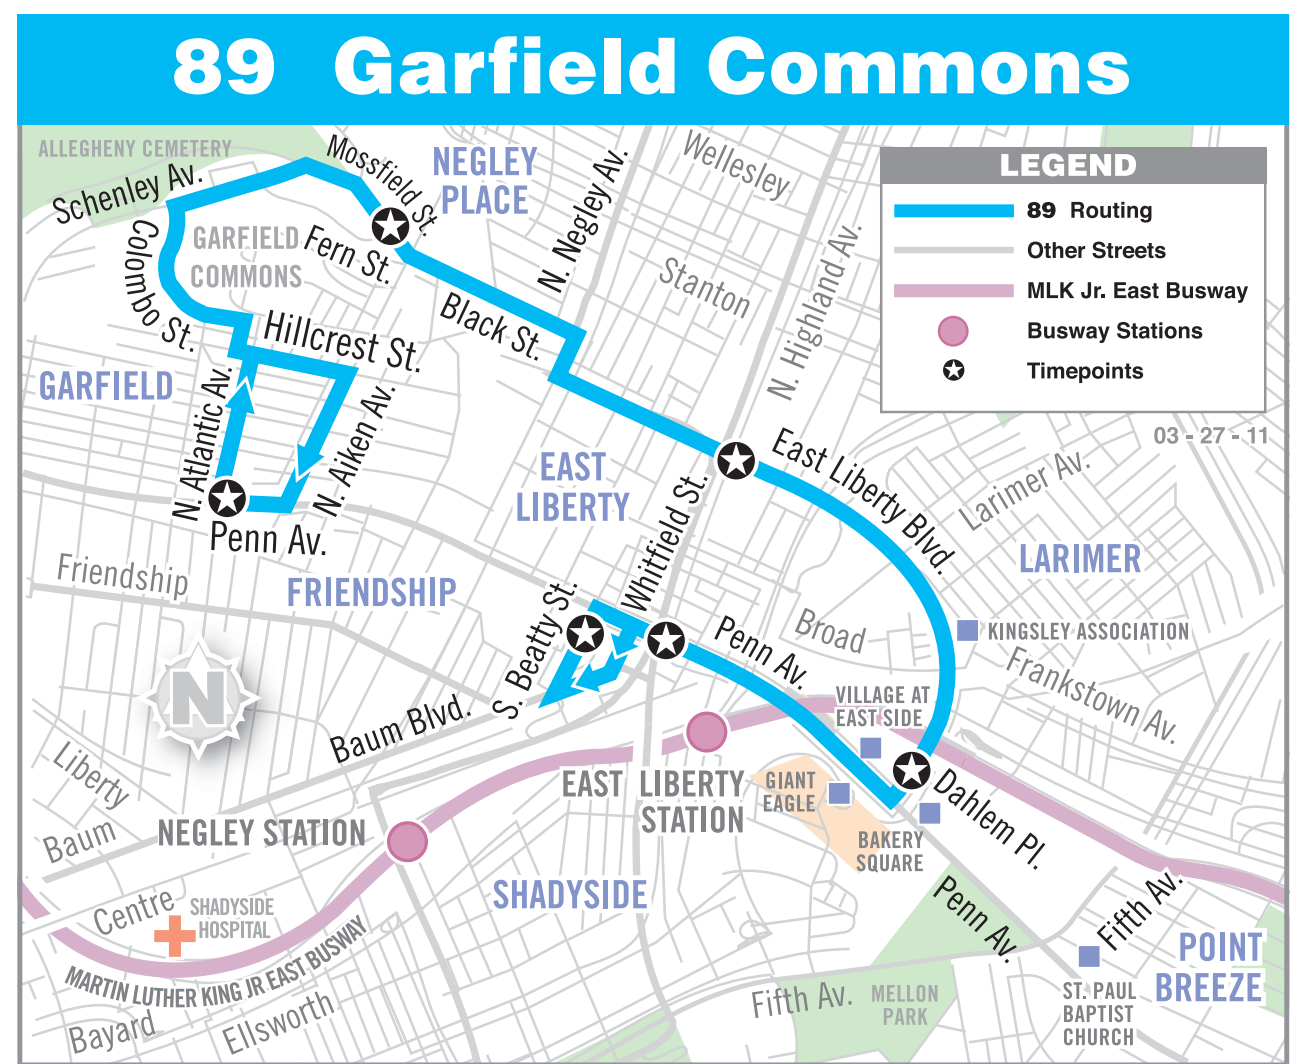

BUS STOPS

Route 88 Downtown Stops	
Penn Avenue	at 11th Street (Greyhound) at Garrison Place at 9th Street at 8th Street
Liberty Avenue	at Wood Street T Station at Smithfield Street at William Penn Place past 11th Street (Amtrak)

ANNOUNCEMENTS

March 27, 2016 Service Changes:

Route 88: The Downtown timepoint has been changed to Penn Avenue at Garrison Place.

Travel times have been adjusted throughout the week. Many departure times have changed; see schedule for details.

Free Fare Zone
Port Authority bus rides are free within the Golden Triangle every day until 7:00 p.m. The limits of this zone are bounded by Ross St., 11th St. and the Allegheny and Monongahela rivers. Light rail rides on the T are free within FREE FARE ZONE at all times. This includes T rides between Allegheny, North Side, Gateway, Wood Street, Steel Plaza and First Avenue stations.