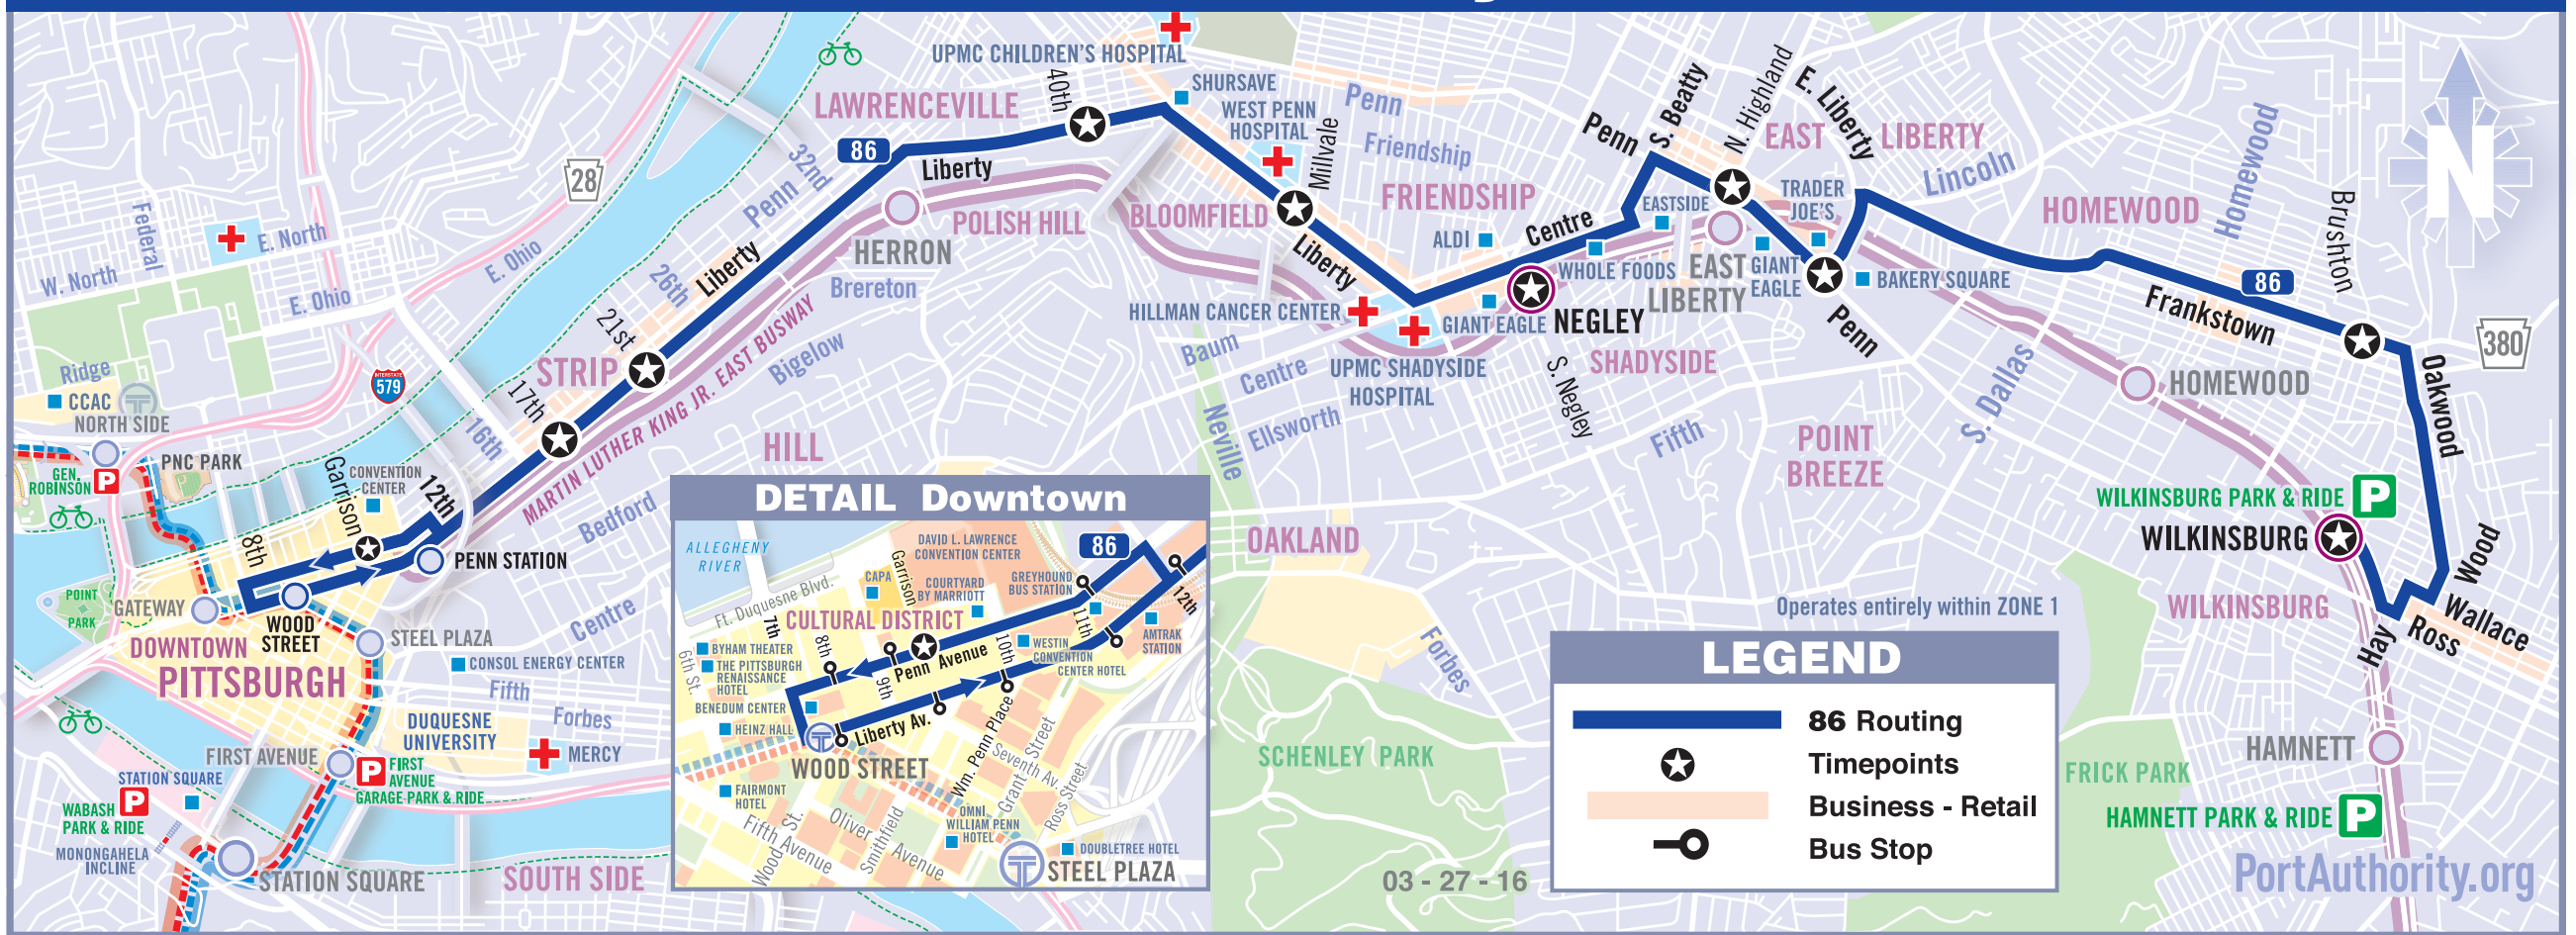

86 Liberty

BUS STOPS

Route 86 Downtown Stops	
Penn Avenue	at 11th Street (Greyhound) at Garrison Place at 9th Street at 8th Street
Liberty Avenue	at Wood Street T Station at Smithfield Street at William Penn Place past 11th Street (Amtrak)

ANNOUNCEMENTS

March 27, 2016 Service Changes:

Route 86: The Downtown timepoint has been moved to Penn Avenue at Garrison Place.

Travel times have been revised throughout the week. Many departure times have changed; see schedule for details.

Two new round trips have been added on Sundays, arriving and departing Downtown at 10:15 and 11:15 am.

SERVICE NOTES

Route 86 Sunday service operates on New Years Day, Memorial Day, Independence Day, Labor Day, Thanksgiving and Christmas.

Free Fare Zone
Port Authority bus rides are free within the Golden Triangle every day until 7:00 p.m. The limits of this zone are bounded by Ross St., 11th St. and the Allegheny and Monongahela rivers. Light rail rides on the T are free within FREE FARE ZONE at all times. This includes T rides between Allegheny, North Side, Gateway, Wood Street, Steel Plaza and First Avenue stations.