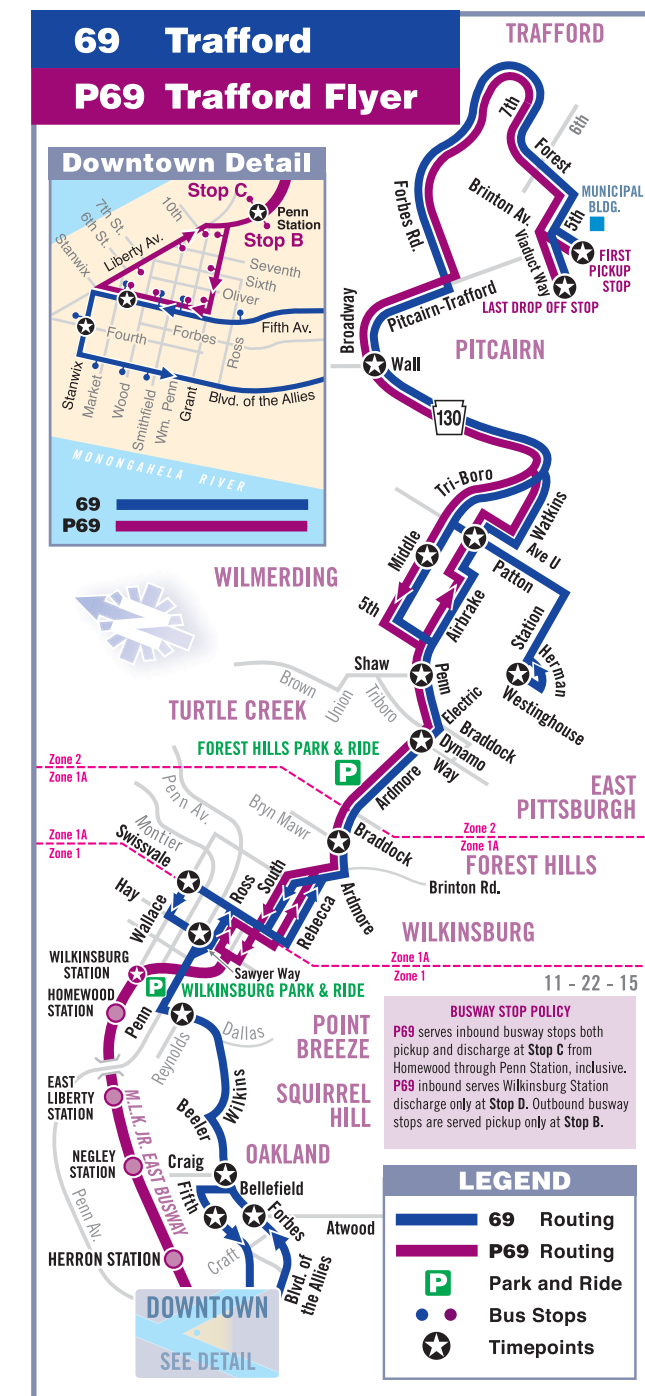

69 TRAFFORD

MONDAY THROUGH FRIDAY SERVICE

Table with two main columns: 'To Downtown Pittsburgh' and 'To Forest Hills - East Pittsburgh - Trafford'. It contains bus departure times from various stations including Trafford Viaduct Way, Wilkesburg Station, and Forest Hills Park & Ride.

SATURDAY SERVICE

Table with two main columns: 'To Wilkesburg Station' and 'To Forest Hills - East Pittsburgh - Trafford'. It contains bus departure times for Saturday service from stations like Trafford Viaduct Way and Wilkesburg Station.

P69 TRAFFORD FLYER

Table with two main columns: 'To Downtown Pittsburgh' and 'To Forest Hills - East Pittsburgh - Trafford'. It contains bus departure times for the P69 Trafford Flyer service from stations like Trafford Viaduct Way and Forest Hills Park & Ride.

Inbound: All inbound P69 trips will board and discharge at Homewood, East Liberty, Negley, Herron Avenue and Penn stations at Stop "C." P69 will discharge only on the Hay Street Ramp (inbound shelter) and at Wilkesburg Station Stop "D."