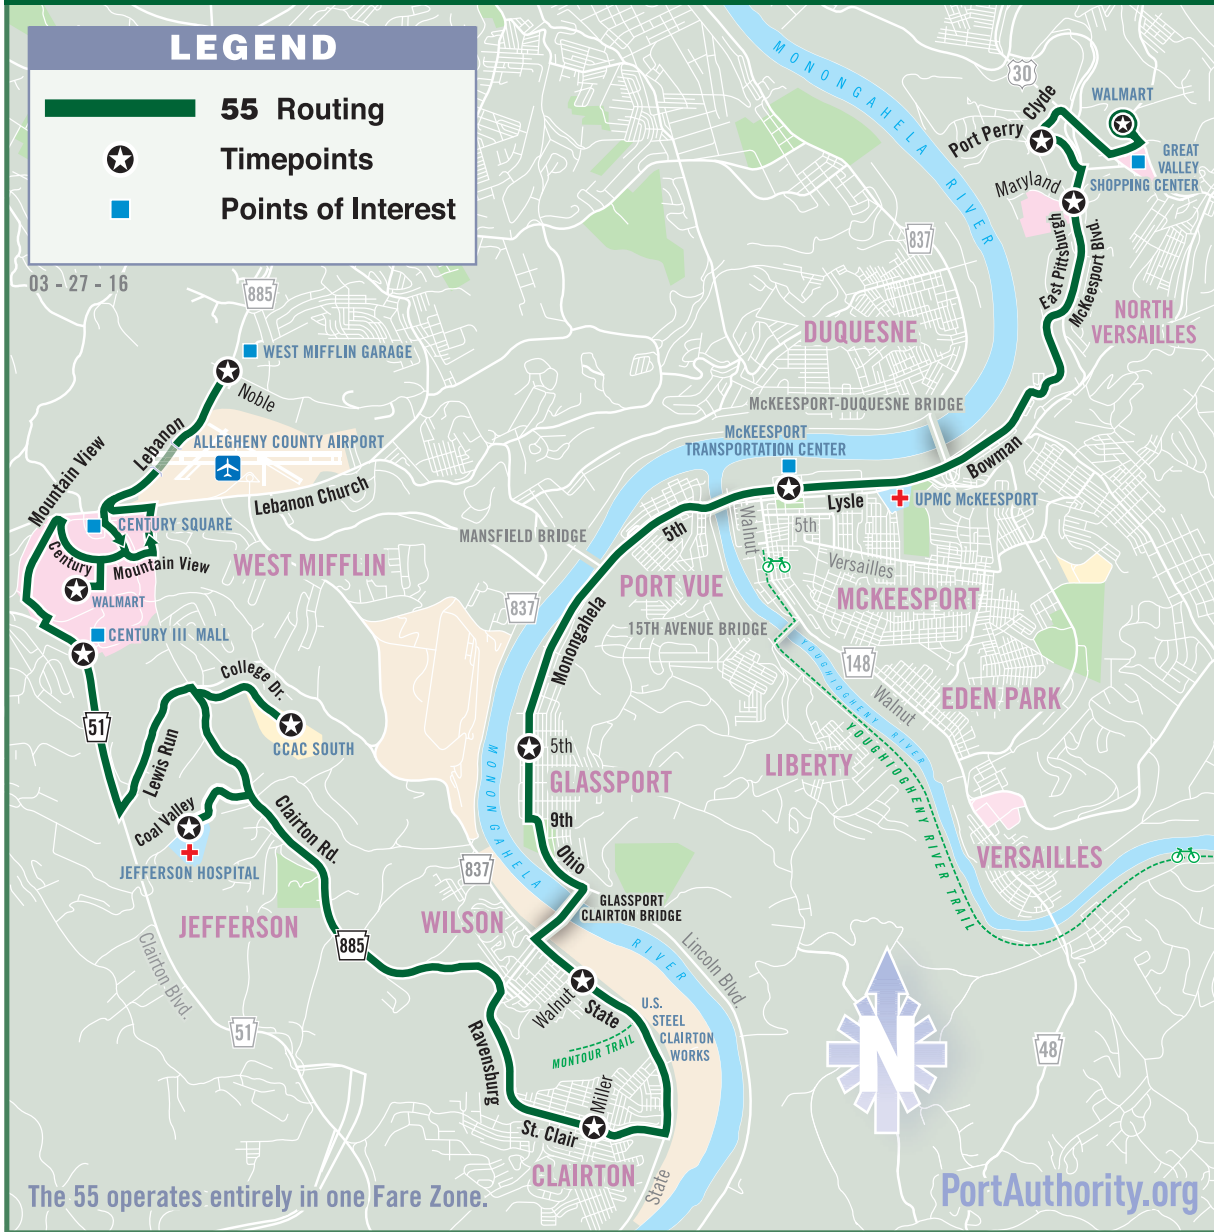

55 Glassport

ANNOUNCEMENTS

March 27, 2016 Service Changes:

Route 55: All trips have been extended to Lebanon Road at Noble Drive.

The last trip from North Versailles is extended to Clairton and West Mifflin all days.

Travel times have been adjusted throughout the week. Many departure times have changed; see schedule for details.

SERVICE NOTES

Route 55 Sunday service is operated on New Years Day, Memorial Day, Independence Day, Labor Day, Thanksgiving and Christmas.

AIRPORT SERVICE

Let Port Authority take you to Pittsburgh International Airport. 28X AIRPORT FLYER operates seven days a week from approximately 4:30 a.m. to 12 Midnight and departs every 30 minutes from Oakland, Downtown and most West Busway stations.

Call 412.442.2000 or pick up a 28X timetable for complete schedule information.

Port Authority Fares

Cash Fares

TO → ↓ FROM	Zone 1		Zone 1A		Zone 2	
	Full	Half	Full	Half	Full	Half
Zone 1	2.50	1.25	2.50	1.25	3.75	1.85
Zone 1A	2.50	1.25	2.50	1.25	2.50	1.25
Zone 2	3.75	1.85	2.50	1.25	2.50	1.25

Free Fare Zone

Port Authority bus rides are free within the Golden Triangle every day until 7:00 p.m. The limits of this zone are bounded by Ross St., 11th St. and the Allegheny and Monongahela rivers. Light rail rides on the T are free within FREE FARE ZONE at all times. This includes T rides between Allegheny, North Side, Gateway, Wood Street, Steel Plaza and First Avenue stations.

Special Fares

Children (6-11) pay half the full cash fare.

Children 5 and under (Up to four) ride free when accompanied by a fare-paying passenger.

Persons with Disabilities pay half the full cash fare when displaying a Medicare ID, state-issued half-fare card or Port Authority reduced-fare ConnectCard.

Senior Citizens Ride Free when displaying a Medicare ID or state-issued senior citizen transit pass.

Light Rail "T" - Peak Direction Surcharge on Cash Fares

A 0.75 surcharge is applied to T cash fare inbound from 6:00 a.m. to 9:00 a.m. and outbound 4:00 p.m. to 6:30 p.m. on weekdays. Riders paying with passes, tickets and transfers are not subject to the surcharge.

	Base Fare	T Surcharge
1 Zone	2.50	0.75
2 Zone	3.75	0.75

Transfers

A transfer may be purchased for 1.00 additional and is valid for three (3) hours in any direction for a one-zone ride.

Adults	1.00
Children 6-11 and people with disabilities	0.50

Passes and Tickets

	1 Zone	2 Zone
Weekly Pass	25.00	37.50
Monthly Pass	97.50	146.25
Annual Pass	1,072.50	1,608.75
Ten Trip Tickets	25.00	37.50

Flexible
for when you need it.

Stored Cash Value doesn't expire like an annual, monthly or weekly pass.

CUSTOMER SERVICE

412.442.2000

MONDAY THROUGH FRIDAY 6:00 AM - 7:00 PM

WEEKENDS AND HOLIDAYS 8:00 AM - 4:30 PM

SCHEDULE INFORMATION | SUGGESTIONS | COMPLIMENTS
LOST & FOUND | COMPLAINTS

TTY (HEARING AND SPEECH-IMPAIRED) 412.231.7007

ACCESS PARATRANSIT INFORMATION 412.562.5353

MONDAY THROUGH FRIDAY 8:00 AM - 5:00 PM

PARTS OF THIS SCHEDULE ARE AVAILABLE IN LARGE PRINT OR BRAILLE