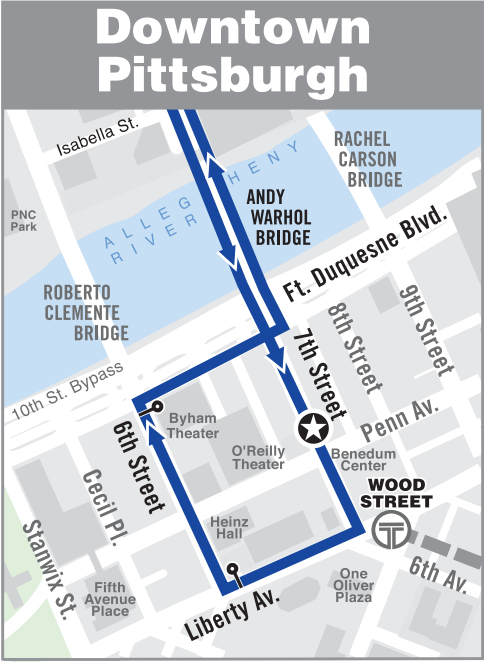

13 Bellevue

ANNOUNCEMENTS

March 27, 2016 Service Changes:

Route 13: Travel times have been adjusted throughout the week. Many departure times have changed; see schedule for details.

BUS STOPS

Route 13 Downtown Stops

7th Street	at Penn Avenue
Liberty Avenue	at 6th Street
6th Street	at Fort Duquesne Boulevard

SERVICE NOTES

Route 13 Sunday service operates on New Years Day, Memorial Day, Independence Day, Labor Day, Thanksgiving and Christmas.

AIRPORT SERVICE

Let Port Authority take you to Pittsburgh International Airport. 28X AIRPORT FLYER operates seven days a week from approximately 4:30 a.m. to 12 Midnight and departs every 30 minutes from Oakland, Downtown and most West Busway stations.

Call 412.442.2000 or pick up a 28X timetable for complete schedule information.

Port Authority Fares

Cash Fares

TO → ↓ FROM	Zone 1		Zone 1A		Zone 2	
	Full	Half	Full	Half	Full	Half
Zone 1	2.50	1.25	2.50	1.25	3.75	1.85
Zone 1A	2.50	1.25	2.50	1.25	2.50	1.25
Zone 2	3.75	1.85	2.50	1.25	2.50	1.25

Free Fare Zone

Port Authority bus rides are free within the Golden Triangle every day until 7:00 p.m. The limits of this zone are bounded by Ross St., 11th St. and the Allegheny and Monongahela rivers. Light rail rides on the T are free within FREE FARE ZONE at all times. This includes T rides between Allegheny, North Side, Gateway, Wood Street, Steel Plaza and First Avenue stations.

Special Fares

Children (6-11) pay half the full cash fare.

Children 5 and under (Up to four) ride free when accompanied by a fare-paying passenger.

Persons with Disabilities pay half the full cash fare when displaying a Medicare ID, state-issued half-fare card or Port Authority reduced-fare ConnectCard.

Senior Citizens Ride Free when displaying a Medicare ID or state-issued senior citizen transit pass.

Light Rail "T" - Peak Direction Surcharge on Cash Fares

A 0.75 surcharge is applied to T cash fare inbound from 6:00 a.m. to 9:00 a.m. and outbound 4:00 p.m. to 6:30 p.m. on weekdays. Riders paying with passes, tickets and transfers are not subject to the surcharge.

	Base Fare	T Surcharge
1 Zone	2.50	0.75
2 Zone	3.75	0.75

Transfers

A transfer may be purchased for 1.00 additional and is valid for three (3) hours in any direction for a one-zone ride.

Adults	1.00
Children 6-11 and people with disabilities	0.50

Passes and Tickets

	1 Zone	2 Zone
Weekly Pass	25.00	37.50
Monthly Pass	97.50	146.25
Annual Pass	1,072.50	1,608.75
Ten Trip Tickets	25.00	37.50

Flexible

for when you need it.

Stored Cash Value doesn't expire like an annual, monthly or weekly pass.

CUSTOMER SERVICE

412.442.2000

MONDAY THROUGH FRIDAY 6:00 AM - 7:00 PM

WEEKENDS AND HOLIDAYS 8:00 AM - 4:30 PM

SCHEDULE INFORMATION | SUGGESTIONS | COMPLIMENTS
LOST & FOUND | COMPLAINTS

TTY (HEARING AND SPEECH-IMPAIRED) 412.231.7007

ACCESS PARATRANSIT INFORMATION 412.562.5353

MONDAY THROUGH FRIDAY 8:00 AM - 5:00 PM

PARTS OF THIS SCHEDULE ARE AVAILABLE IN LARGE PRINT OR BRAILLE