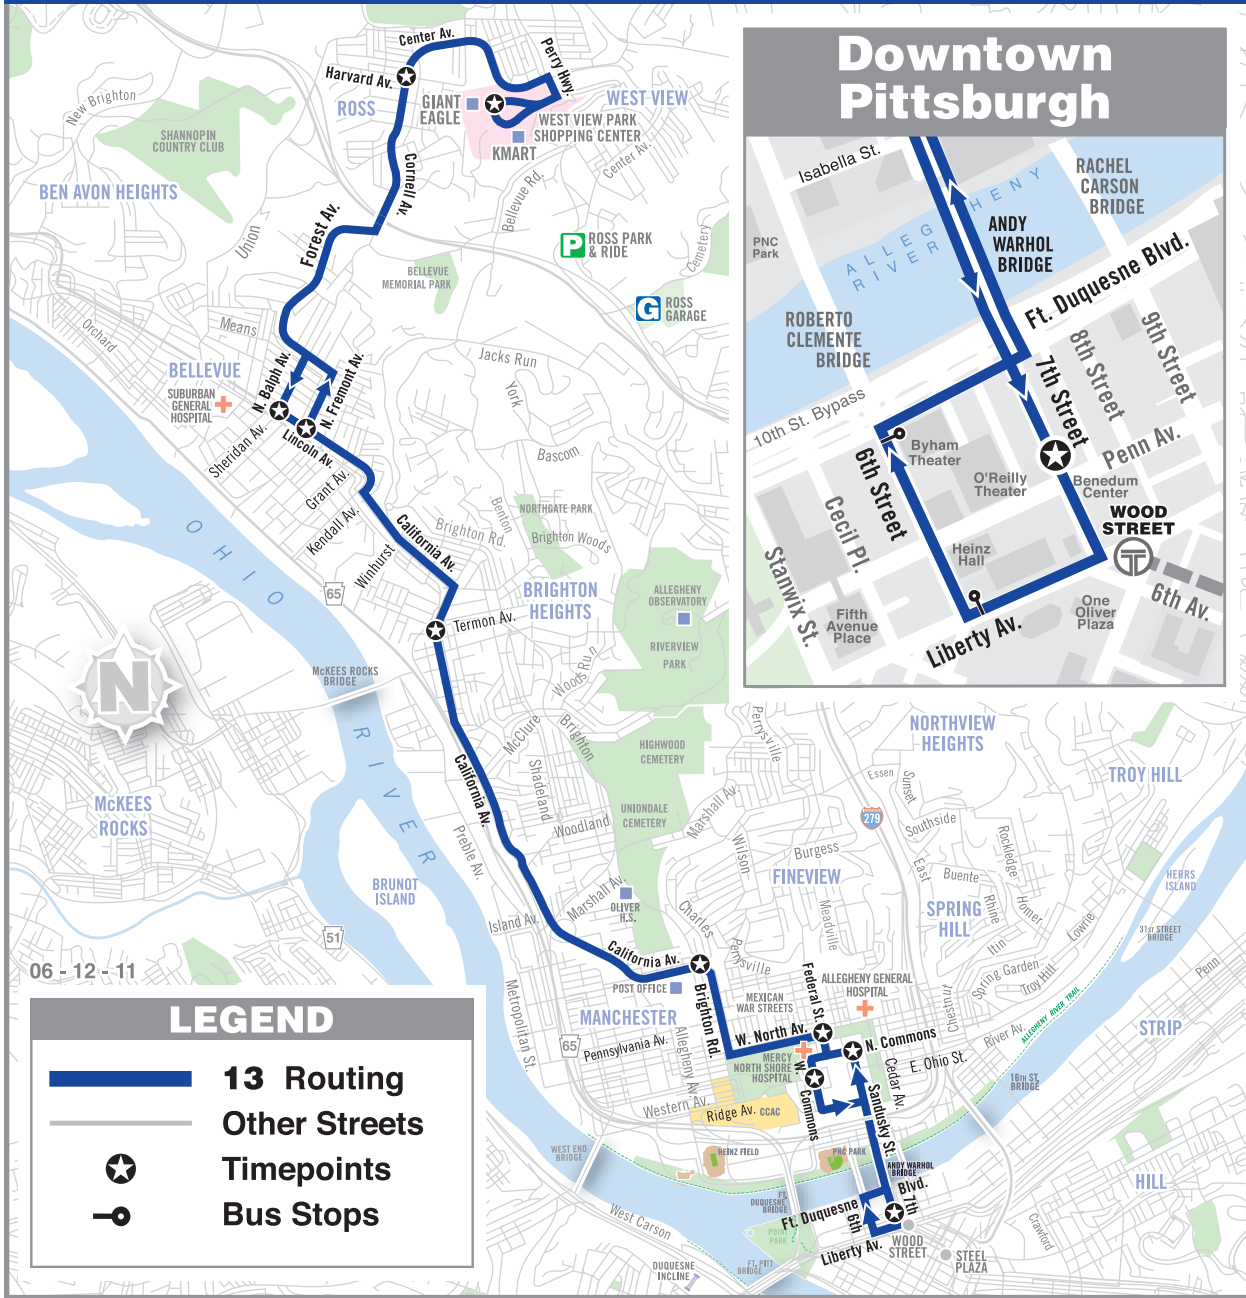

13 Bellevue

ANNOUNCEMENTS

March 27, 2016 Service Changes:

Route 13: Travel times have been adjusted throughout the week. Many departure times have changed; see schedule for details.

BUS STOPS

Route 13 Downtown Stops

7th Street	at Penn Avenue
Liberty Avenue	at 6th Street
6th Street	at Fort Duquesne Boulevard

SERVICE NOTES

Route 13 Sunday service operates on New Years Day, Memorial Day, Independence Day, Labor Day, Thanksgiving and Christmas.

AIRPORT SERVICE

Let Port Authority take you to Pittsburgh International Airport. 28X AIRPORT FLYER operates seven days a week from approximately 4:30 a.m. to 12 Midnight and departs every 30 minutes from Oakland, Downtown and most West Busway stations.

Call 412.442.2000 or pick up a 28X timetable for complete schedule information.

Port Authority Fares

Cash Fares

TO → ↓ FROM	Zone 1		Zone 1A		Zone 2	
	Full	Half	Full	Half	Full	Half
Zone 1	2.50	1.25	2.50	1.25	3.75	1.85
Zone 1A	2.50	1.25	2.50	1.25	2.50	1.25
Zone 2	3.75	1.85	2.50	1.25	2.50	1.25

Free Fare Zone

Port Authority bus rides are free within the Golden Triangle every day until 7:00 p.m. The limits of this zone are bounded by Ross St., 11th St. and the Allegheny and Monongahela rivers. Light rail rides on the T are free within FREE FARE ZONE at all times. This includes T rides between Allegheny, North Side, Gateway, Wood Street, Steel Plaza and First Avenue stations.

Special Fares

Children (6-11) pay half the full cash fare.

Children 5 and under (Up to four) ride free when accompanied by a fare-paying passenger.

Persons with Disabilities pay half the full cash fare when displaying a Medicare ID, state-issued half-fare card or Port Authority reduced-fare ConnectCard.

Senior Citizens Ride Free when displaying a Medicare ID or state-issued senior citizen transit pass.

Light Rail "T" - Peak Direction Surcharge on Cash Fares

A 0.75 surcharge is applied to T cash fare inbound from 6:00 a.m. to 9:00 a.m. and outbound 4:00 p.m. to 6:30 p.m. on weekdays. Riders paying with passes, tickets and transfers are not subject to the surcharge.

	Base Fare	T Surcharge
1 Zone	2.50	0.75
2 Zone	3.75	0.75

Transfers

A transfer may be purchased for 1.00 additional and is valid for three (3) hours in any direction for a one-zone ride.

Adults	1.00
Children 6-11 and people with disabilities	0.50

Passes and Tickets

	1 Zone	2 Zone
Weekly Pass	25.00	37.50
Monthly Pass	97.50	146.25
Annual Pass	1,072.50	1,608.75
Ten Trip Tickets	25.00	37.50

Flexible

for when you need it.

Stored Cash Value doesn't expire like an annual, monthly or weekly pass.

CUSTOMER SERVICE

412.442.2000

MONDAY THROUGH FRIDAY 6:00 AM - 7:00 PM

WEEKENDS AND HOLIDAYS 8:00 AM - 4:30 PM

SCHEDULE INFORMATION | SUGGESTIONS | COMPLIMENTS
LOST & FOUND | COMPLAINTS

TTY (HEARING AND SPEECH-IMPAIRED) 412.231.7007

ACCESS PARATRANSIT INFORMATION 412.562.5353

MONDAY THROUGH FRIDAY 8:00 AM - 5:00 PM

PARTS OF THIS SCHEDULE ARE AVAILABLE IN LARGE PRINT OR BRAILLE