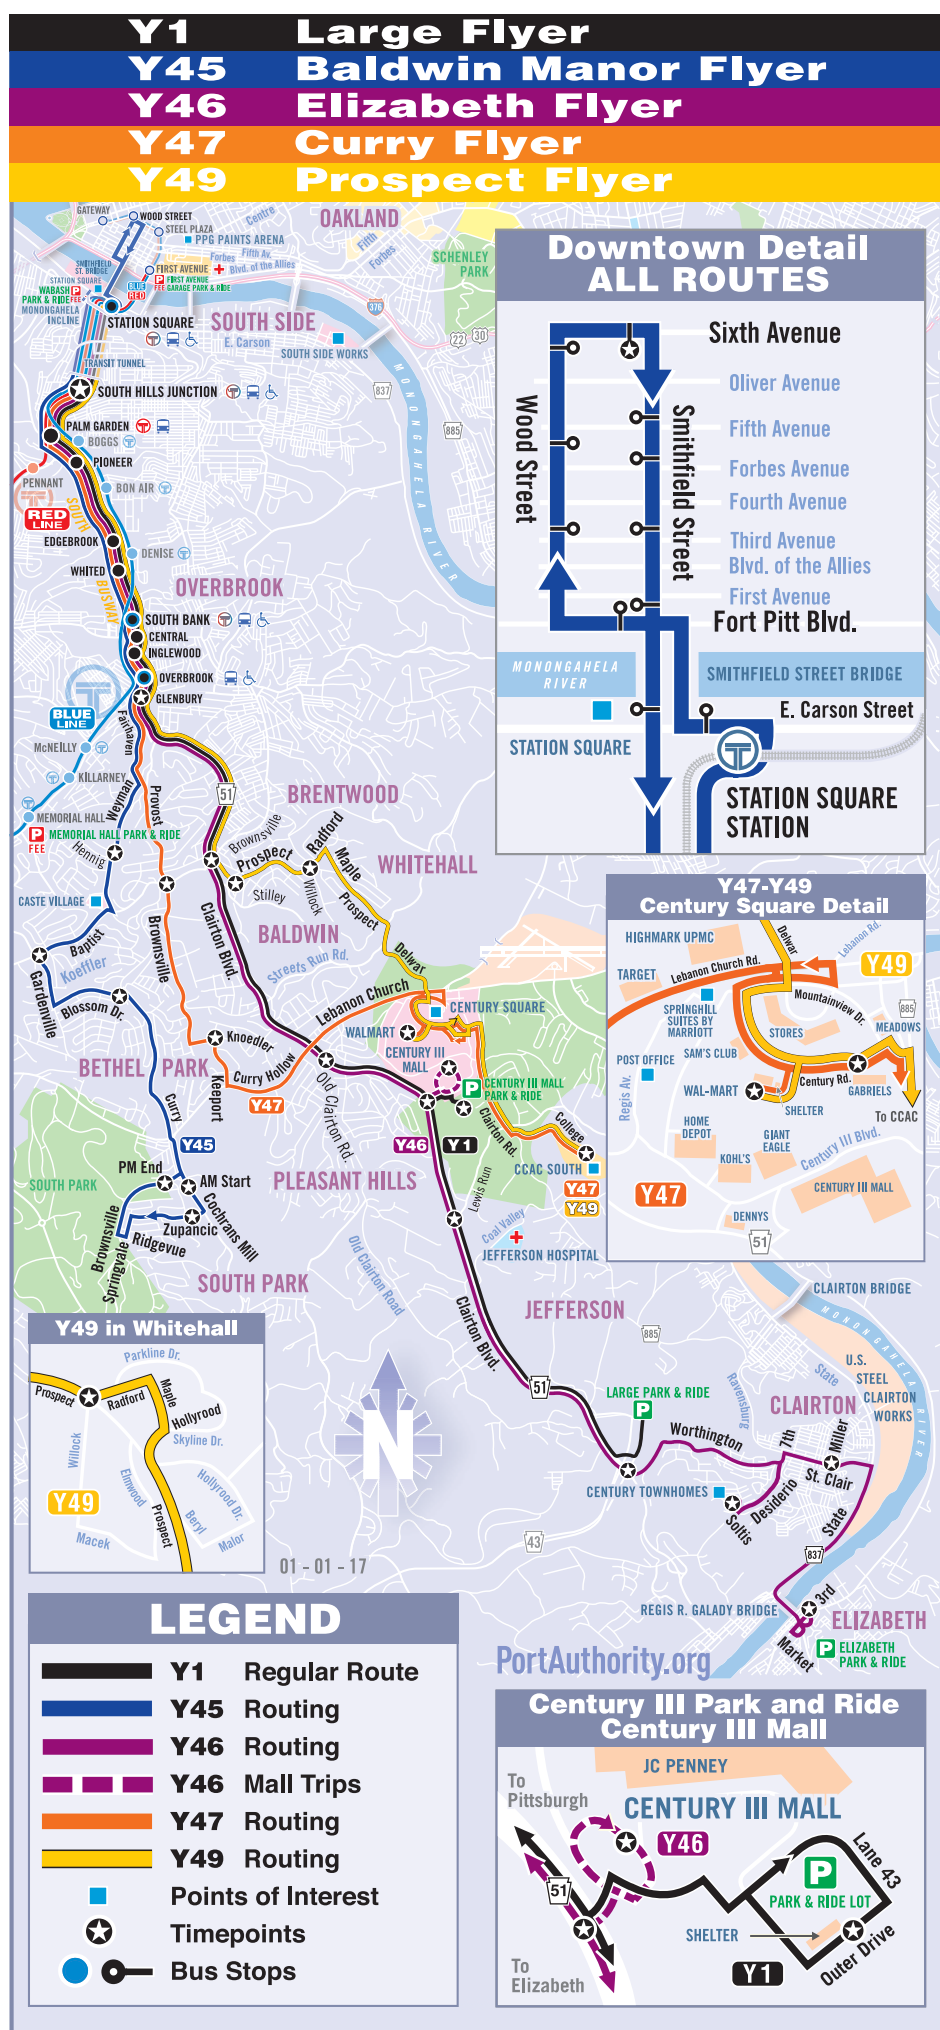

ANNOUNCEMENTS

January 1, 2017 Service Changes
This timetable reflects the new fare structure. No schedule changes have been made.

BUS STOPS

1. **Y45, Y47 & Y49 Downtown Stops**
2. **East Carson Street** at Smithfield Street Bridge
   - **Fort Pitt Boulevard** past Smithfield Street
   - **Wood Street** past Third Avenue btw Forbes and Fifth Avenue at Sixth Avenue
   - **Sixth Avenue** at Smithfield Street
   - **Smithfield Street** at Forbes Avenue at Third Avenue at Fort Pitt Boulevard at Station Square (Landmarks Bldg)

Fare Information Starting 1/1/17

One Zone. One Fare.
Base fare will be $2.50 with a ConnectCard. Cash riders will pay $2.75 per ride.

Transfer for $1.00 with a ConnectCard.
$1 in stored cash value will be automatically deducted from your balance within 3 hours of your last tap. Cash customers will pay a full fare to transfer.

Pay as you enter.
Starting January 1, 2017, you will board through the front door of the bus and pay as you enter. Every time, everywhere. This means there will be no free fare zone for bus riders. You can still ride the T for free anytime from First Avenue Station to Allegheny Station.

Special Fares
Children [6-11] pay half the full ConnectCard fare with a Kid's ConnectCard.

Children 5 and under ride free when accompanied by a fare-paying adult.

Persons with Disabilities pay half the full ConnectCard fare with a Port Authority Reduced Fare ConnectCard. Cash half fare is $1.35.

Senior Citizens ride free when displaying a Medicare ID or state-issued senior citizen transit pass.

Pass Prices

Annual Pass	$1,072.50
Monthly Pass	$97.50
Weekly Pass	$25.00
Day Pass	$7.00 per day.

Valid from time of first tap through end Port Authority service that day.

SERVICE NOTES

Y45 does not operate on Saturdays, Sundays, New Years Day, Memorial Day, Independence Day, Labor Day, Thanksgiving or Christmas.
Y47 does not operate on Sundays, New Years Day, Memorial Day, Independence Day, Labor Day, Thanksgiving or Christmas.
Y49 Sunday service operates on New Years Day, Memorial Day, Independence Day, Labor Day, Thanksgiving and Christmas.

AIRPORT SERVICE

Let Port Authority take you to Pittsburgh International Airport. 28X AIRPORT FLYER operates seven days a week from approximately 3:25 a.m. to 12 Midnight and departs every 30 minutes from Oakland, Downtown and most West Busway stations.
Call 412.442.2000 or pick up a 28X timetable for complete schedule information.