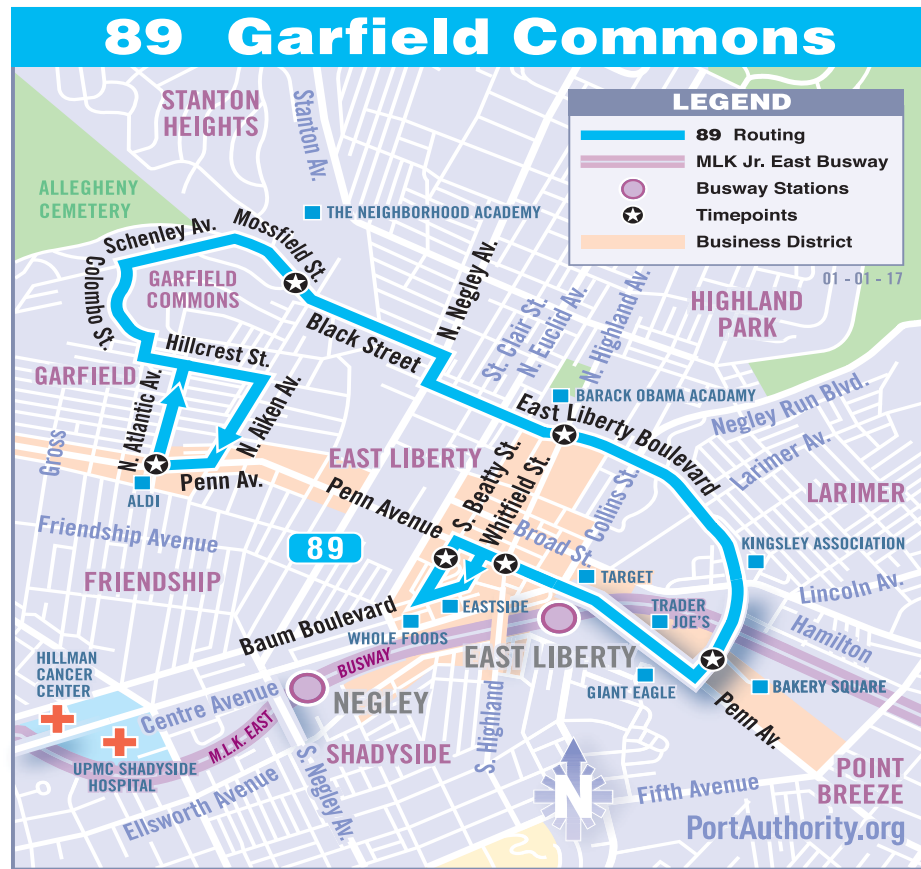

BUS STOPS

Route 88 Downtown Stops

Penn Avenue	at 11th Street (Greyhound) at Garrison Place at 9th Street at 8th Street
Liberty Avenue	at Wood Street T Station at Smithfield Street at William Penn Place past 11th Street (Amtrak)