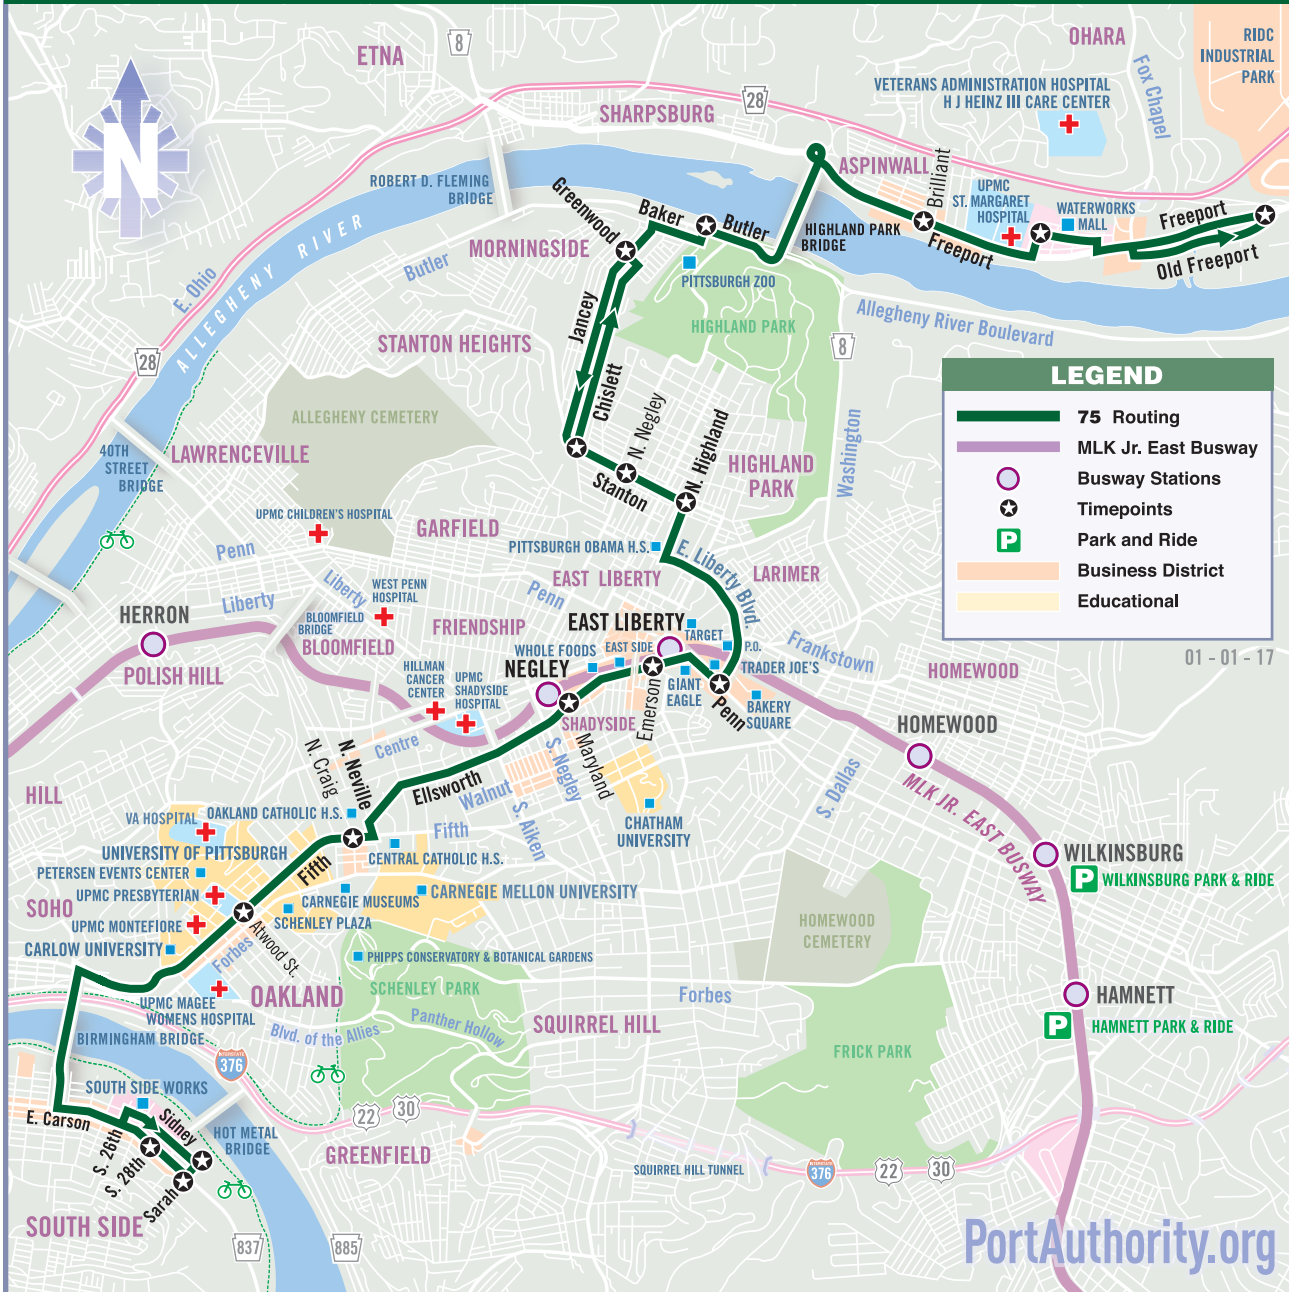

SATURDAY SERVICE

To Oakland - South Side Works											
.....	5:29	5:31	5:36	5:42	5:44	5:46	5:52	5:55	6:04
.....	6:14	6:16	6:21	6:27	6:29	6:31	6:37	6:40	6:49
.....	6:54	6:56	7:01	7:07	7:09	7:11	7:17	7:20	7:29
7:23	7:28	7:30	7:34	7:36	7:41	7:47	7:49	7:51	7:57	8:00	8:09
8:03	8:08	8:10	8:14	8:16	8:21	8:27	8:29	8:31	8:37	8:40	8:49
8:35	8:42	8:44	8:49	8:51	8:56	9:03	9:06	9:08	9:14	9:18	9:29
9:15	9:22	9:24	9:29	9:31	9:36	9:43	9:46	9:48	9:54	9:58	10:09
9:55	10:02	10:04	10:09	10:11	10:16	10:23	10:26	10:28	10:34	10:38	10:49
10:40	10:47	10:49	10:54	10:56	11:01	11:08	11:11	11:13	11:19	11:23	11:34
11:21	11:28	11:31	11:36	11:38	11:43	11:50	11:53	11:55	12:02	12:07	

75 Ellsworth

Starting January 1, we're Making it Simple!

Big changes are coming to Port Authority that will make riding faster, simpler and easier.

Here are some of the important changes you must know:

- Save money with a ConnectCard. Base fare is \$2.50 per ride with a ConnectCard. With cash, you'll pay \$2.75.
- We're switching to a single zone/flat fare, which means you'll pay \$2.50 per ride anytime, anywhere when you use a ConnectCard.
- No more paper transfers. Use your ConnectCard on your connecting trip and \$1 will be deducted from your balance. Cash users will pay a full fare for a transfer.
- You'll board the bus in the front and pay when you get on, regardless of where you are, what direction you're heading or time of day.