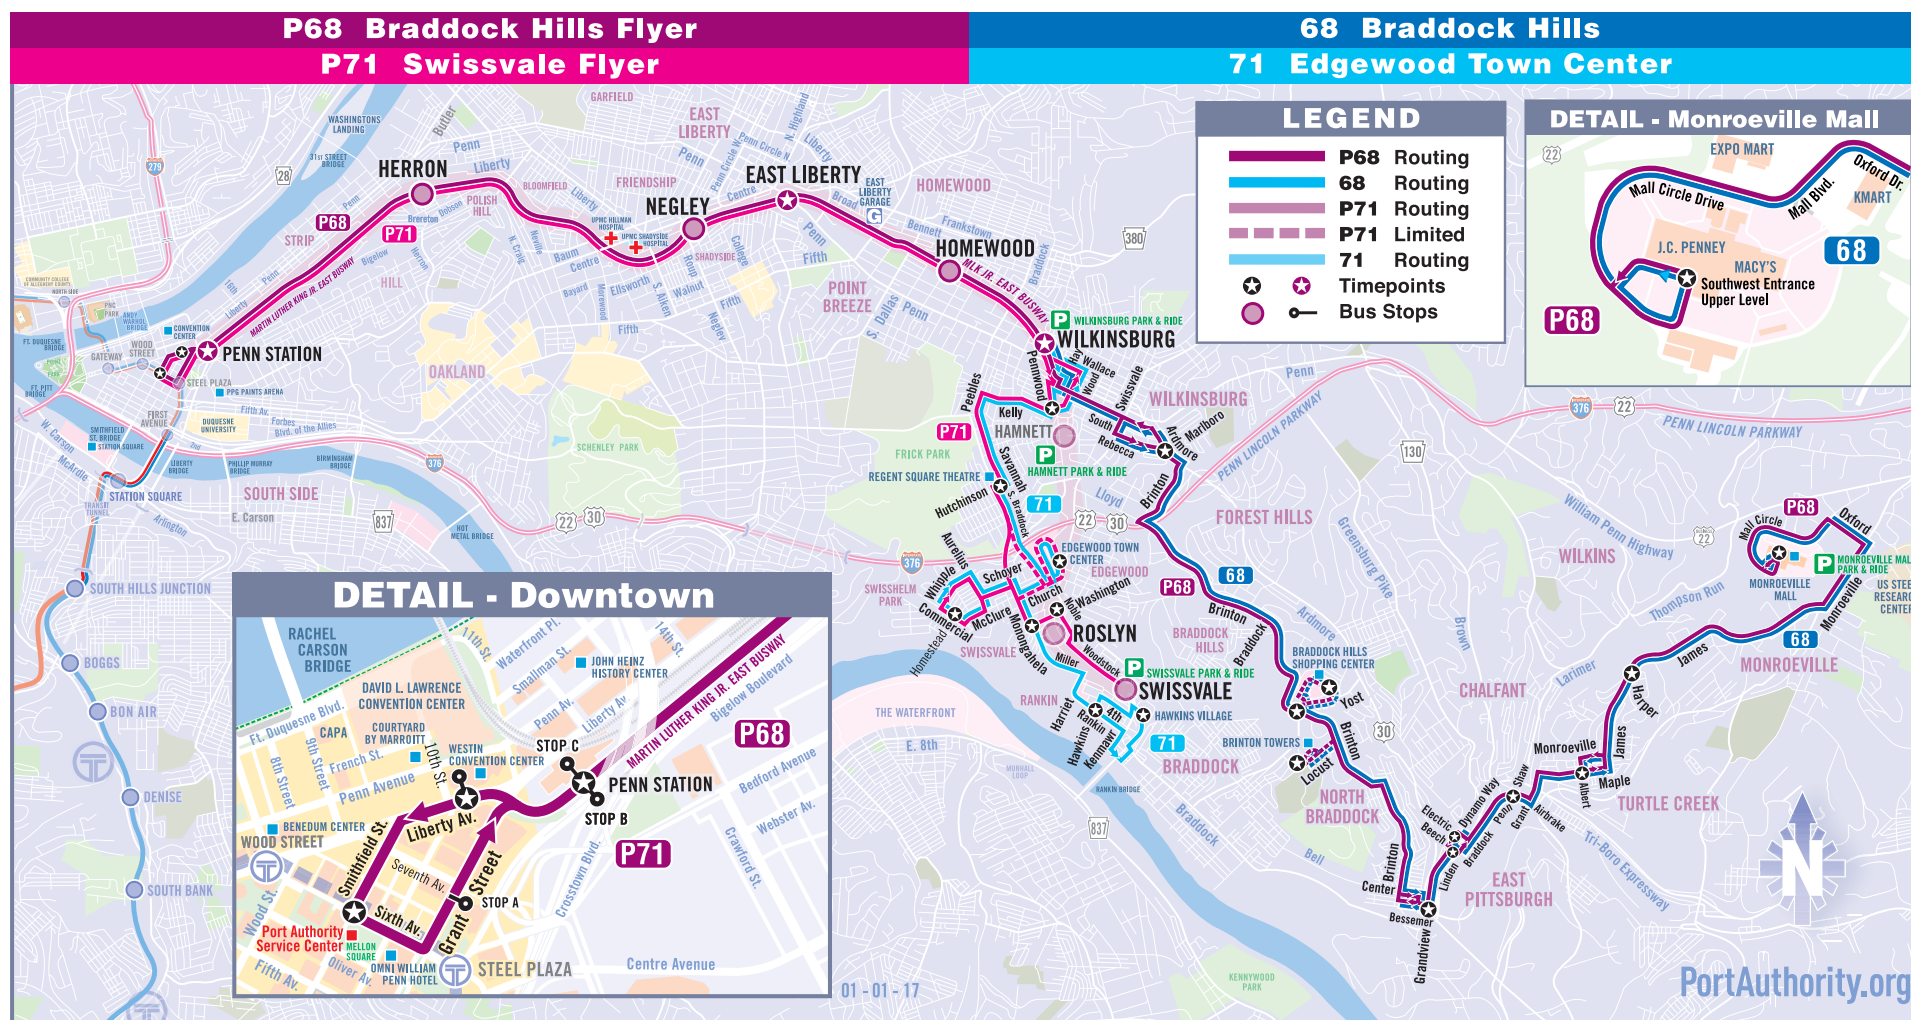

BUS STOPS

Route P68 Downtown Stops

East Busway	at Penn Station Stop C
Liberty Avenue	at 10th Street
Smithfield Street	at Sixth Avenue
Grant Street	at US Steel Building Stop A
East Busway	at Penn Station Stop B

SERVICE NOTES

Route 68 Sunday service operates on New Years Day, Memorial Day, Independence Day, Labor Day, Thanksgiving and Christmas.

Weekday off-peak, Saturday, Sunday and holiday Route 68 service operates between Monroeville Mall and Wilkinsburg Station only. Transfer to P1 at Wilkinsburg Station for service along the East Busway and Downtown.

71, P68 and P71 do not operate on Saturdays, Sundays, New Years Day, Memorial Day, Independence Day, Labor Day, Thanksgiving or Christmas.

East Busway Stops - P68 & P71

All inbound P68 and P71 trips will discharge only at Wilkinsburg Station Stop D. Pick-up and discharge is permitted at Hay Street Ramp (inbound shelter), Homewood, East Liberty, Negley, Herron Avenue and Penn stations at Stop C.

All outbound P68 & P71 trips will pick-up only at Herron Avenue, Negley, East Liberty, Homewood and Wilkinsburg stations at Stop B. Pick-up and discharge is permitted at Hay Street Ramp (outbound shelter).

Bus Stop policy is subject to change.

ANNOUNCEMENTS

January 1, 2017 Service Changes

This timetable reflects the new fare structure. No schedule changes have been made.

Fare Information Starting 1/1/17

One Zone. One Fare.
Base fare will be $2.50 with a ConnectCard. Cash riders will pay $2.75 per ride.

Transfer for $1.00 with a ConnectCard.
$1 in stored cash value will be automatically deducted from your balance within 3 hours of your last tap. Cash customers will pay a full fare to transfer.

Pay as you enter.
Starting January 1, 2017, you will board through the front door of the bus and pay as you enter. Every time, everywhere. This means there will be no free fare zone for bus riders. You can still ride the T for free anytime from First Avenue Station to Allegheny Station.

Special Fares
Children [6-11] pay half the full ConnectCard fare with a Kid's ConnectCard.

Children 5 and under ride free when accompanied by a fare-paying adult.

Persons with Disabilities pay half the full ConnectCard fare with a Port Authority Reduced Fare ConnectCard. Cash half fare is $1.35.

Senior Citizens ride free when displaying a Medicare ID or state-issued senior citizen transit pass.

Pass Prices	
Annual Pass	$1,072.50
Monthly Pass	$97.50
Weekly Pass	$25.00
Day Pass	$7.00 per day.

Valid from time of first tap through end Port Authority service that day.

AIRPORT SERVICE

Let Port Authority take you to Pittsburgh International Airport. 28X AIRPORT FLYER operates seven days a week from approximately 3:25 a.m. to 12 Midnight and departs every 30 minutes from Oakland, Downtown and most West Busway stations.

Call 412.442.2000 or pick up a 28X timetable for complete schedule information.