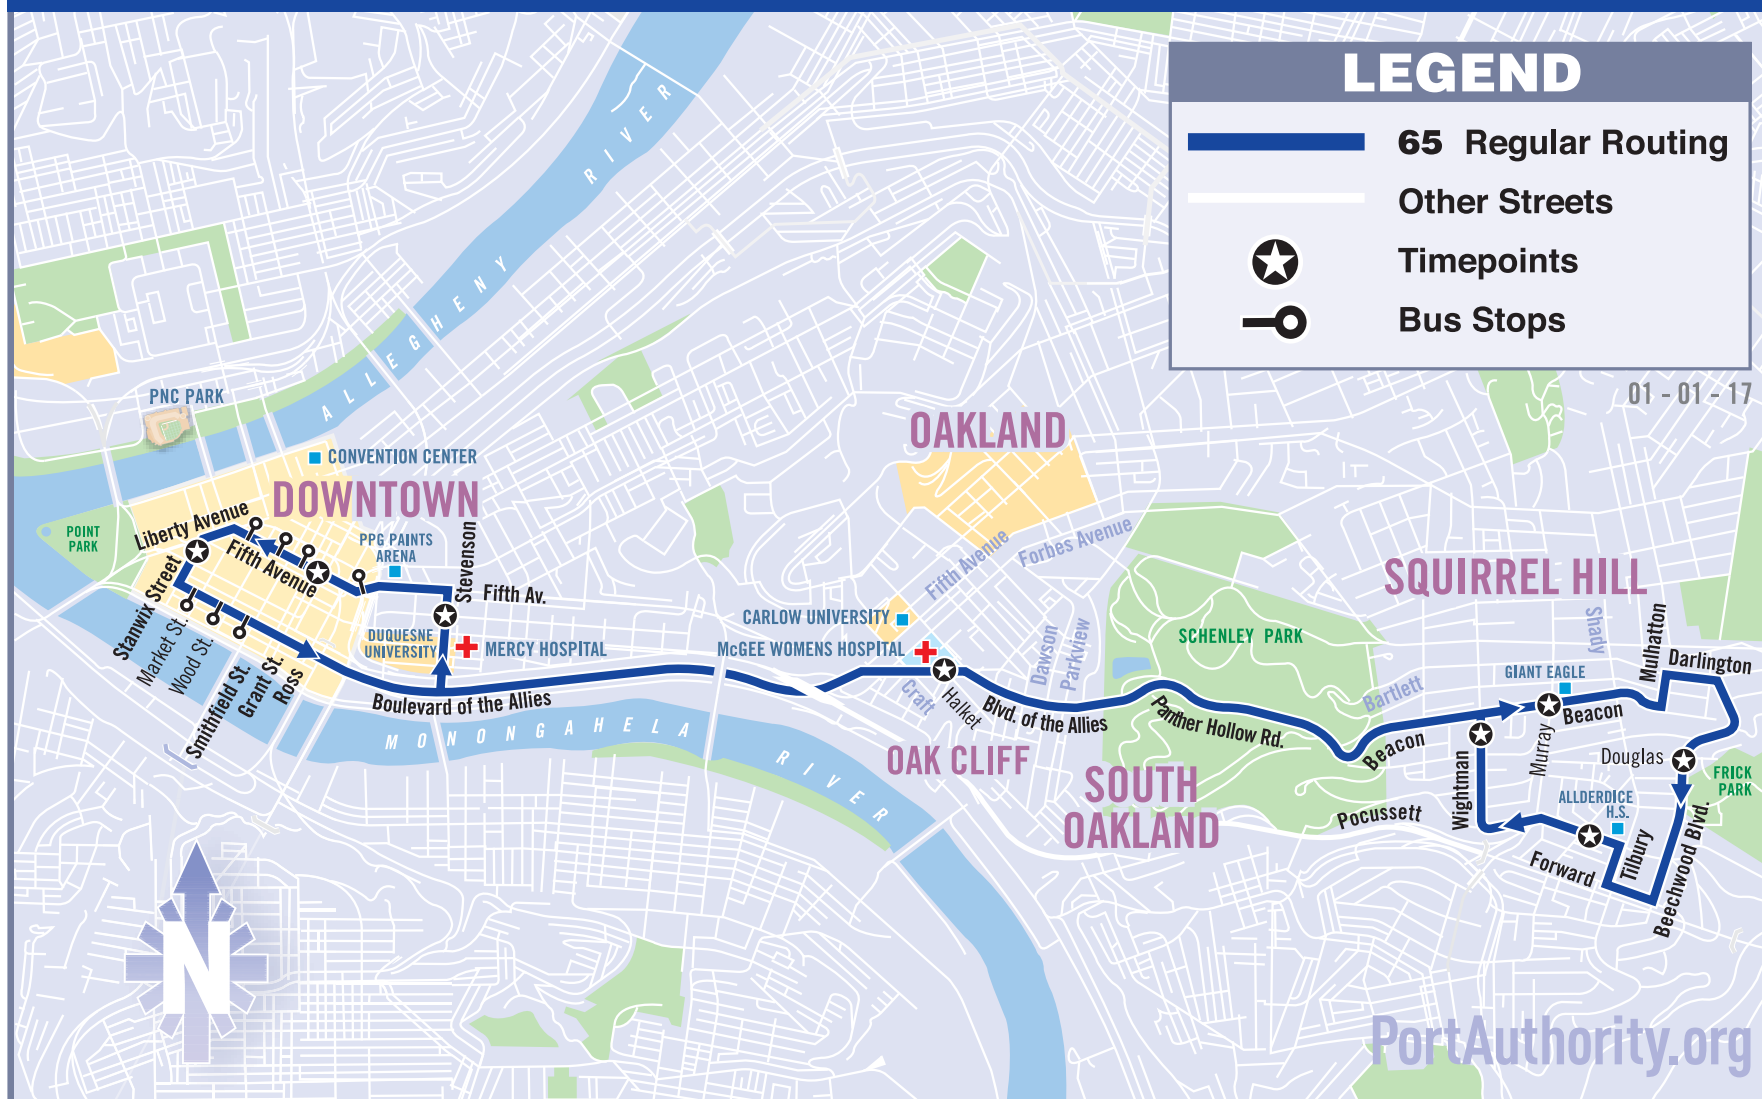

65 Squirrel Hill

65 SQUIRREL HILL MONDAY THROUGH FRIDAY SERVICE

To Downtown Pittsburgh										To Squirrel Hill					
Squirrel Hill Beacon St past Murray Ave	Squirrel Hill Beechwood Blvd past Douglas St	Squirrel Hill Forward Ave at Shady Ave	Squirrel Hill Wrightman St at Beacon St	South Oakland Blvd of the Allies past Halket St	Uptown Stevenson St at Forbes Ave	Downtown Fifth Ave near Grant St	Downtown Stanwix St opp. Fourth Ave	Downtown Stanwix St opp. Fourth Ave	Downtown Stanwix St opp. Fourth Ave	Downtown Stanwix St opp. Fourth Ave	South Oakland Blvd of the Allies opp. Halket St	Squirrel Hill Beacon St past Murray Ave	Squirrel Hill Beechwood Blvd past Douglas St	Squirrel Hill Forward Ave at Shady Ave	Squirrel Hill Wrightman St at Beacon St
6:07	6:12	6:16	6:20	6:27	6:31	6:35	6:40	6:40	6:40	6:40	6:47	6:54	6:58	6:58	6:58
6:29	6:35	6:41	6:46	6:54	6:59	7:04	7:10	7:10	7:10	7:10	7:17	7:24	7:28	7:28	7:28
...	7:05	7:11	7:16	7:24	7:29	7:34	7:40	7:40	7:40	7:40	7:47	7:54	7:58	7:58	7:58
7:14	7:20	7:26	7:31	7:39	7:44	7:49	7:55	7:55	7:55	7:55	8:22	8:29	8:33	8:33	8:33
...	7:40	7:46	7:51	7:59	8:04	8:09	8:15	8:15	8:15	8:15	8:22	8:29	8:33	8:33	8:33
...	8:10	8:16	8:21	8:29	8:34	8:39	8:45	8:45	8:45	8:45	8:22	8:29	8:33	8:33	8:33
...	8:44	8:49	8:53	8:59	9:04	9:09	9:15	9:15	9:15	9:15	8:22	8:29	8:33	8:33	8:33
...	...	...	...	...	...	3:34	3:40	3:40	3:40	3:40	8:22	8:29	8:33	8:33	8:33
...	...	...	...	...	...	4:02	4:10	4:10	4:10	4:10	8:22	8:29	8:33	8:33	8:33
...	...	4:06	4:11	4:17	D 4:23	...	...	...	...	...	8:22	8:29	8:33	8:33	8:33
...	...	4:36	4:41	4:47	D 4:53	...	...	...	...	...	8:22	8:29	8:33	8:33	8:33
...	...	...	...	...	5:01	5:07	5:15	5:15	5:15	5:15	8:22	8:29	8:33	8:33	8:33
...	...	5:11	5:16	5:22	D 5:28	...	...	...	...	...	8:22	8:29	8:33	8:33	8:33
...	...	...	...	...	5:36	5:42	5:50	5:50	5:50	5:50	8:22	8:29	8:33	8:33	8:33

D - These trips continue to Downtown Pittsburgh after a brief layover.

ANNOUNCEMENTS

January 1, 2017 Service Changes:

This timetable reflects the new fare structure. No schedule changes have been made.

BUS STOPS

52L & 53L Downtown Stops

Blvd of the Allies	at Cherry Way at Wood Street at Market Street at Stanwix Street
Fourth Avenue	at PPG Place at Wood Street at Smithfield Street past Grant Street

Route 65 Downtown Stops

Fifth Avenue	near Grant Street past William Penn Place near Wood Street at Market Street (3 PNC Bldg)
Stanwix Street	opposite Fourth Avenue
Blvd of the Allies	at Market Street at Wood Street at Smithfield Street

SERVICE NOTES

52L, 53L and 65 do not operate on Saturday, Sunday, New Years Day, Memorial Day, Independence Day, Labor Day, Thanksgiving or Christmas.

Route 53 does not operate on Sundays, New Years Day, Memorial Day, Independence Day, Labor Day, Thanksgiving or Christmas.

AIRPORT SERVICE

Let Port Authority take you to Pittsburgh International Airport. 28X AIRPORT FLYER operates seven days a week from approximately 3:25 a.m. to 12 Midnight and departs every 30 minutes from Oakland, Downtown and most West Busway stations.

Call 412.442.2000 or pick up a 28X timetable for complete schedule information.