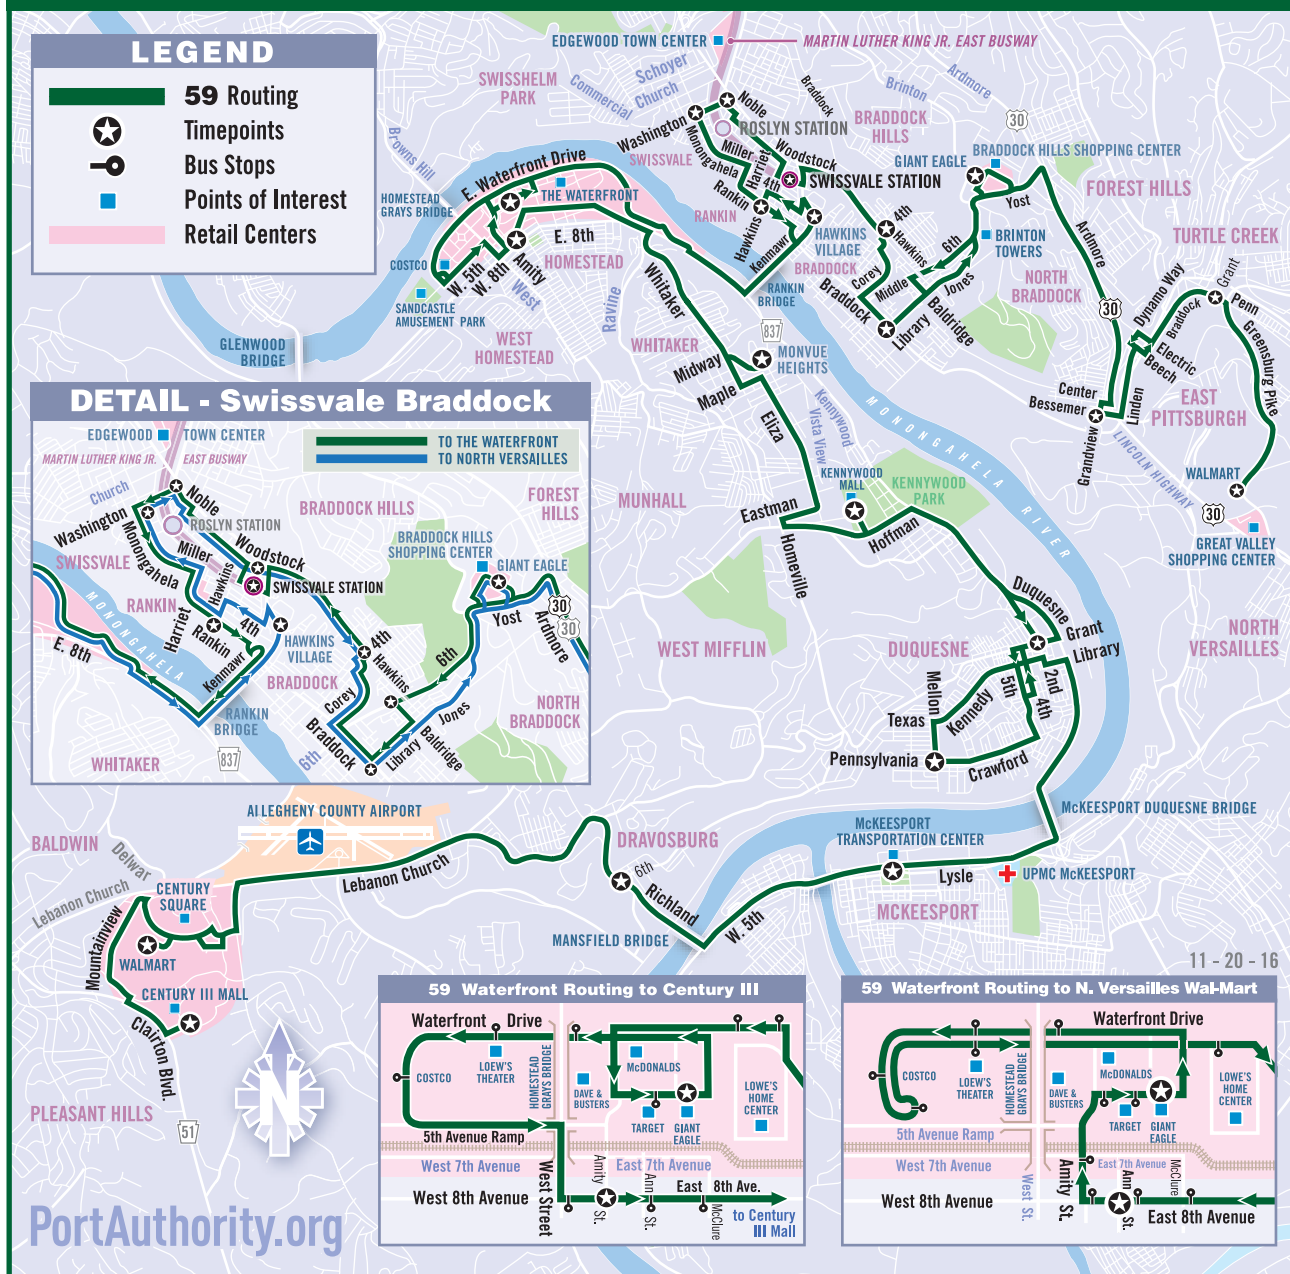

59 Mon Valley

BUS STOPS

Route 59 to West Mifflin

- **Waterfront Drive** at Recreation Center opposite Commonwealth Bank
- **Target Drive** past Target Entrance
- **Giant Eagle Drive** past Giant Eagle Entrance
- **Waterfront Drive** opp. Bridge Street (Red Robin) opposite Loew's Theatre at Costco Driveway

Route 59 to North Versailles

- **Amity Street** at Target Drive
- **Target Drive** past Target Entrance
- **Giant Eagle Drive** past Giant Eagle Entrance
- **Waterfront Drive** at Bridge Street (Red Robin) opposite Loew's Theatre at Costco Driveway past Fifth Avenue at Loew's Theatre at Bridge Street past Commonwealth Bank past Lowe's driveway

SERVICE NOTES

Route 59 Sunday service operates on New Years Day, Memorial Day, Independence Day, Labor Day, Thanksgiving, and Christmas.

AIRPORT SERVICE

Let Port Authority take you to Pittsburgh International Airport. 28X AIRPORT FLYER operates seven days a week from approximately 3:25 a.m. to 12 Midnight and departs every 30 minutes from Oakland, Downtown and most West Busway stations.

Call 412.442.2000 or pick up a 28X timetable for complete schedule information.

ANNOUNCEMENTS

January 1, 2017 Service Changes

This timetable reflects the new fare structure. No schedule changes have been made.

Fare Information Starting 1/1/17

One Zone. One Fare.
Base fare will be $2.50 with a ConnectCard. Cash riders will pay $2.75 per ride.

Transfer for $1.00 with a ConnectCard.
$1 in stored cash value will be automatically deducted from your balance within 3 hours of your last tap. Cash customers will pay a full fare to transfer.

Pay as you enter.
Starting January 1, 2017, you will board through the front door of the bus and pay as you enter. Every time, everywhere. This means there will be no free fare zone for bus riders. You can still ride the T for free anytime from First Avenue Station to Allegheny Station.

Special Fares
Children [6-11] pay half the full ConnectCard fare with a Kid's ConnectCard.

Children 5 and under ride free when accompanied by a fare-paying adult.

Persons with Disabilities pay half the full ConnectCard fare with a Port Authority Reduced Fare ConnectCard. Cash half fare is $1.35.

Senior Citizens ride free when displaying a Medicare ID or state-issued senior citizen transit pass.

Pass Prices	
Annual Pass	$1,072.50
Monthly Pass	$97.50
Weekly Pass	$25.00
Day Pass	$7.00 per day.

Valid from time of first tap through end Port Authority service that day.

Starting January 1, we're Making it Simple!

Big changes are coming to Port Authority that will make riding faster, simpler and easier.

Here are some of the important changes you must know: