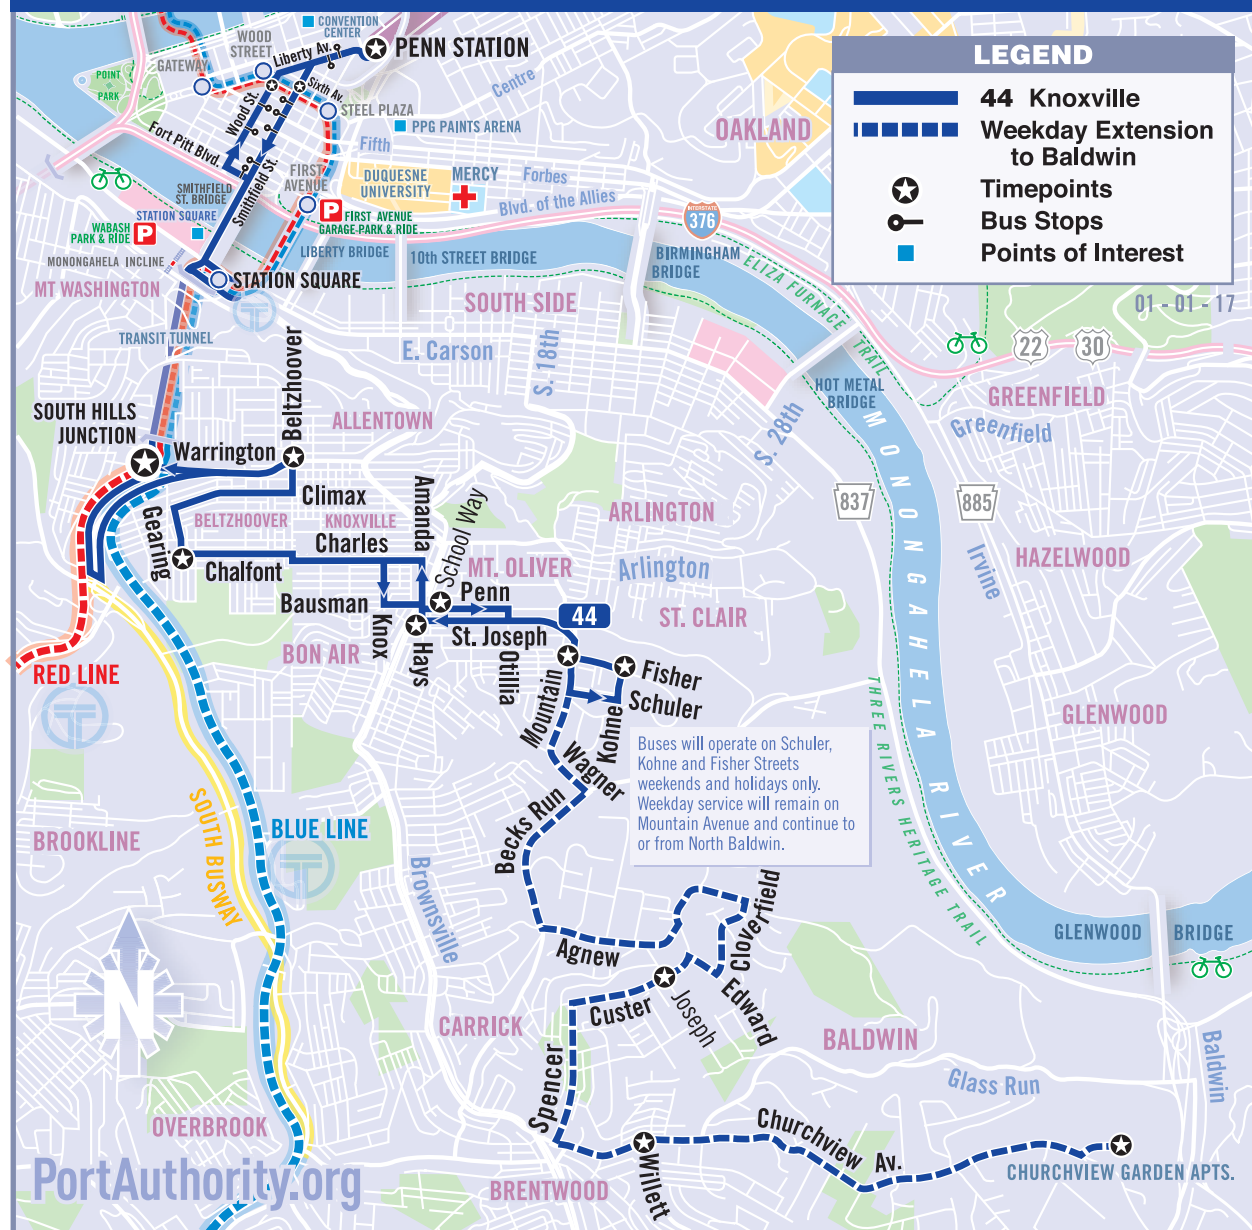

44 Knoxville

48 Arlington

BUS STOPS

Route 44 Inbound Downtown Stops

- East Carson Street** at Smithfield Street Bridge
- Fort Pitt Boulevard** past Smithfield Street
- Wood Street** past Third Avenue
btwn Forbes and Fifth Avenues
at Sixth Avenue
- Liberty Avenue** opposite 9th Street
at William Penn Place
- East Busway** at Penn Station Stop A

Route 44 Outbound Downtown Stops

- East Busway** at Penn Station Stop C
- Liberty Avenue** at 10th Street
- Smithfield Street** at Sixth Avenue
at Forbes Avenue
at Third Avenue
at Fort Pitt Boulevard
at Station Square
(Landmarks Bldg)

Route 48 Downtown Stops

- East Carson Street** at Smithfield Street Bridge
- Fort Pitt Boulevard** past Smithfield Street
- Wood Street** past Third Avenue
btwn Forbes and Fifth Avenues
at Sixth Avenue
- Sixth Avenue** at Smithfield Street
- Smithfield Street** at Forbes Avenue
at Third Avenue
at Fort Pitt Boulevard
- East Carson Street** at Station Square ('T')

AIRPORT SERVICE

Let Port Authority take you to Pittsburgh International Airport. 28X AIRPORT FLYER operates seven days a week from approximately 3:25 a.m. to 12 Midnight and departs every 30 minutes from Oakland, Downtown and most West Busway stations.