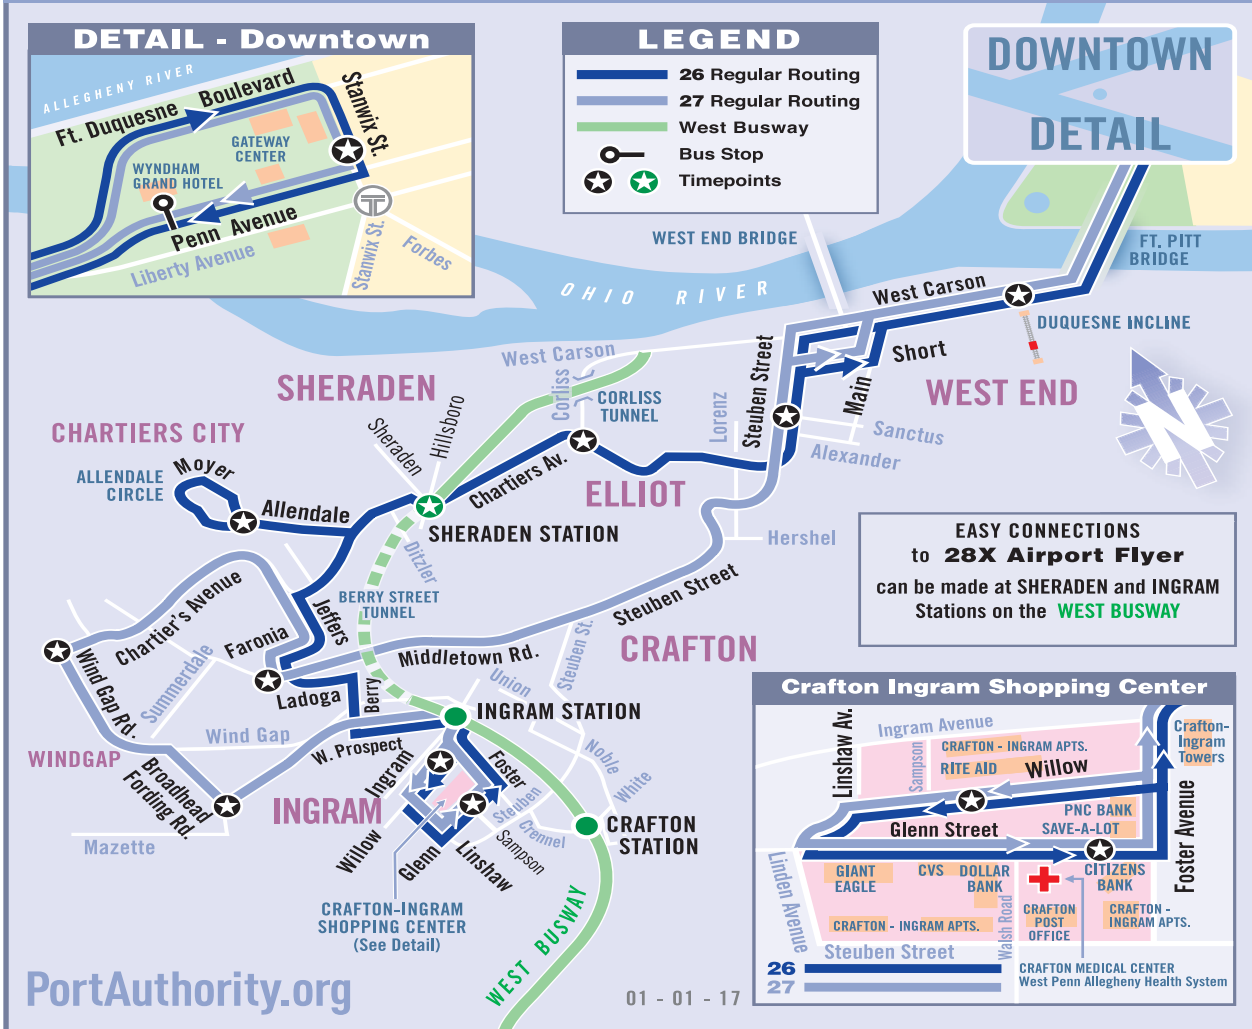

26 Chartiers 27 Fairywood

Starting January 1, we're Making it Simple!

Big changes are coming to Port Authority that will make riding faster, simpler and easier.

Here are some of the important changes you must know:

- Save money with a ConnectCard. Base fare is $2.50 per ride with a ConnectCard. With cash, you'll pay $2.75.
- We're switching to a single zone/flat fare, which means you'll pay $2.50 per ride anytime, anywhere when you use a ConnectCard.
- No more paper transfers. Use your ConnectCard on your connecting trip and $1 will be deducted from your balance. Cash users will pay a full fare for a transfer.
- You'll board the bus in the front and pay when you get on, regardless of where you are, what direction you're heading or time of day.

For more details, go to simple.portauthority.org.

CUSTOMER SERVICE

412.442.2000

MONDAY THROUGH FRIDAY 6:00 AM - 7:00 PM

WEEKENDS AND HOLIDAYS 8:00 AM - 4:30 PM

SCHEDULE INFORMATION | SUGGESTIONS | COMPLIMENTS

LOST & FOUND | COMPLAINTS

TTY (HEARING AND SPEECH-IMPAIRED) 412.231.7007

ACCESS PARATRANSIT INFORMATION 412.562.5353

MONDAY THROUGH FRIDAY 8:00 AM - 5:00 PM

PARTS OF THIS SCHEDULE ARE AVAILABLE IN LARGE PRINT OR BRAILLE

Section 601 of Title VI of the Civil Rights Act of 1964 states the following: "No person in the United States shall, on the grounds of race, color, or national origin, be excluded from participation in, be denied the benefits of, or be subjected to discrimination under any program or activity receiving Federal financial assistance."

VISIT PORT AUTHORITY'S WEBSITE AT PortAuthority.org

EFFECTIVE 1/1/17

26/27/29

26 Chartiers

Downtown • West End • Elliott • Sheraden
Sheraden Park • Ingram • Crafton

27 Fairywood

Downtown • West End • Elliott • Crafton Heights
Chartiers City • Windgap • Fairywood • Ingram
Crafton

29 Robinson

Downtown • West End • Elliott • Crafton Heights
Ingram • Crafton • Robinson • North Fayette
Pittsburgh Technical College

PortAuthority.org

twitter.com/pghttransit

412.442.2000