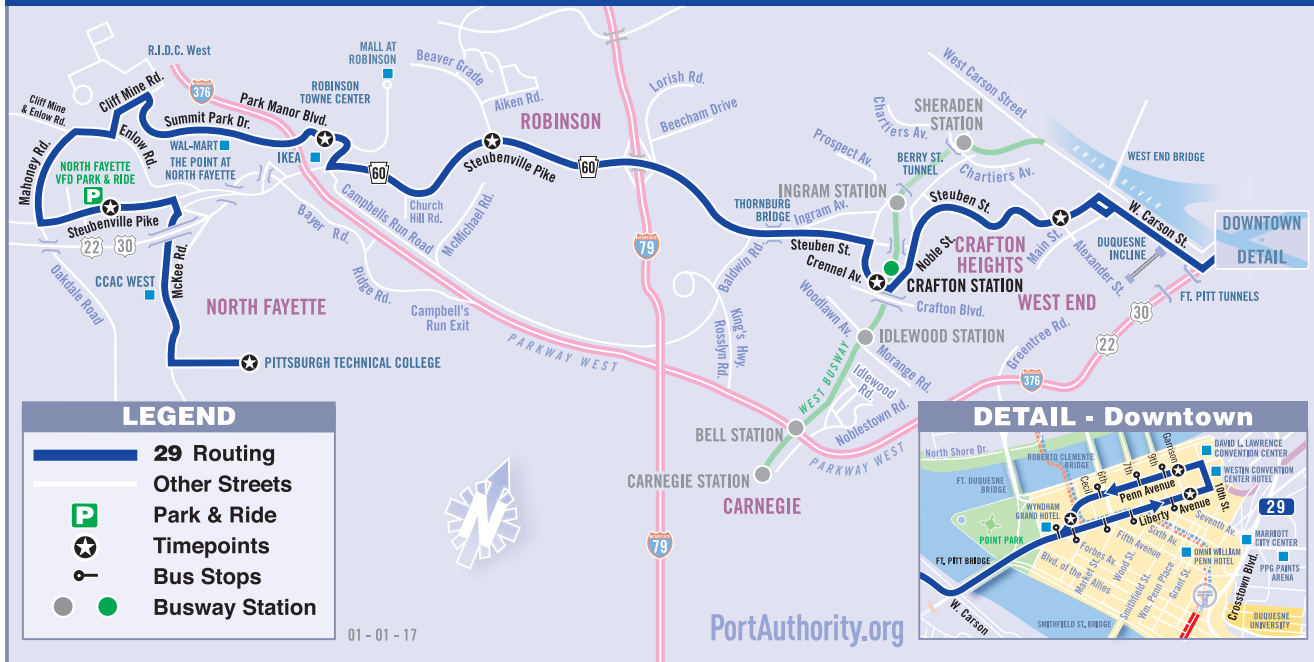

29 ROBINSON

29 Robinson

MONDAY THROUGH FRIDAY SERVICE

To Downtown Pittsburgh

North Fayette Pittsburgh Technical College	North Fayette Steubenville Pike at North Fayette VFD	Robinson Town Ctr Park Manor Blvd at IKEA	Robinson Steubenville Pike opp. Beaver Grade Rd	Crafton Crennell Ave at Crafton Municipal Building	West End Steuben St at Alexander St	Downtown Liberty Ave at Smithfield St	Downtown Penn Ave at Garrison Pl
5:52	5:59	6:09	6:18	6:28	6:37	6:48	6:50
6:22	6:29	6:39	6:48	6:58	7:07	7:18	7:20
6:43	6:50	7:02	7:12	7:26	7:35	7:48	7:50
7:13	7:20	7:32	7:42	7:56	8:05	8:18	8:20
7:43	7:50	8:02	8:12	8:26	8:35	8:48	8:50
8:47	8:54	9:07	9:17	9:28	9:37	9:48	9:50
9:47	9:54	10:07	10:17	10:28	10:37	10:48	10:50
10:47	10:54	11:07	11:17	11:28	11:37	11:48	11:50
11:47	11:54	12:07	12:17	12:28	12:37	12:48	12:50
12:47	12:54	1:07	1:17	1:28	1:37	1:48	1:50
1:47	1:54	2:07	2:17	2:28	2:37	2:48	2:50
2:47	2:54	3:07	3:17	3:28	3:37	3:48	3:50
3:09	3:16	3:30	3:43	3:58	4:07	4:18	4:20
3:39	3:46	4:00	4:13	4:28	4:37	4:48	4:50
4:09	4:16	4:30	4:43	4:58	5:07	5:18	5:20
4:39	4:46	5:00	5:13	5:28	5:37	5:48	5:50
5:14	5:21	5:35	5:47	6:00	6:07	6:18	6:20
5:44	5:51	6:05	6:17	6:30	6:37	6:48	6:50

AIRPORT SERVICE

Let Port Authority take you to Pittsburgh International Airport. 28X AIRPORT FLYER operates seven days a week from approximately 3:25 a.m. to 12 Midnight and departs every 30 minutes from Oakland, Downtown and most West Busway stations.