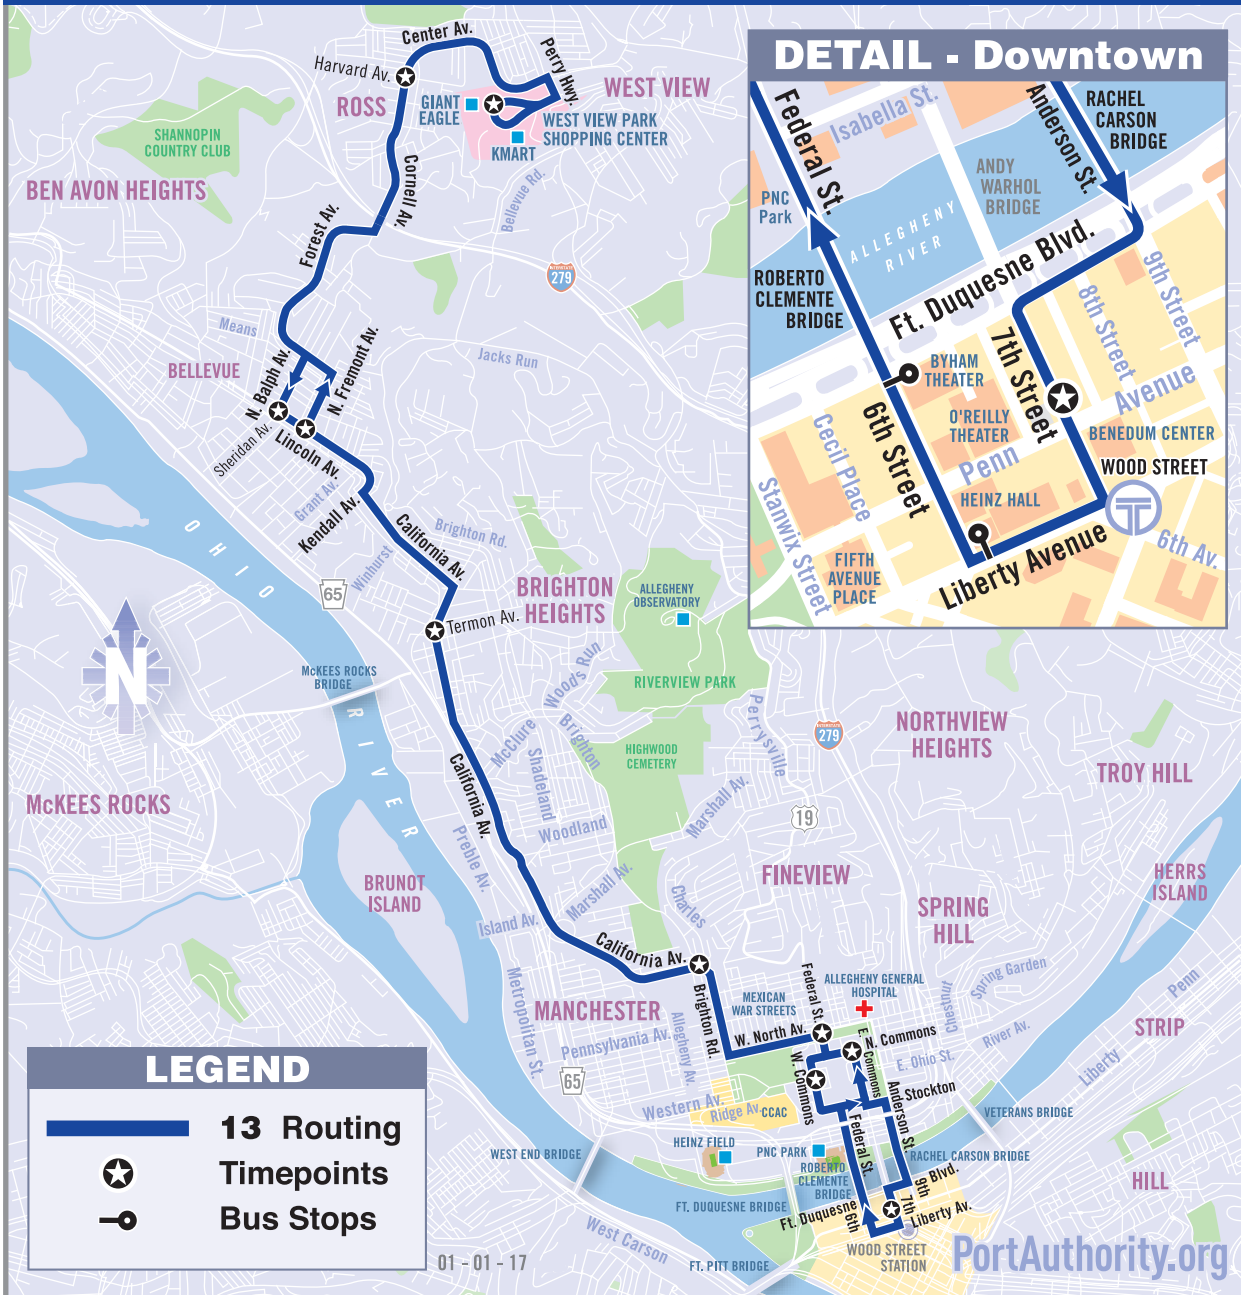

13 Bellevue

BUS STOPS

Route 13 Downtown Stops

7th Street	at Penn Avenue
Liberty Avenue	at 6th Street
6th Street	at Fort Duquesne Boulevard

SERVICE NOTES

Route 13 Sunday service operates on New Years Day, Memorial Day, Independence Day, Labor Day, Thanksgiving and Christmas.

Starting January 1, we're Making it Simple!

Big changes are coming to Port Authority that will make riding faster, simpler and easier.

Here are some of the important changes you must know:

- Save money with a ConnectCard. Base fare is \$2.50 per ride with a ConnectCard. With cash, you'll pay \$2.75.
- We're switching to a single zone/flat fare, which means you'll pay \$2.50 per ride anytime, anywhere when you use a ConnectCard.
- No more paper transfers. Use your ConnectCard on your connecting trip and \$1 will be deducted from your balance. Cash users will pay a full fare for a transfer.
- You'll board the bus in the front and pay when you get on, regardless of where you are, what direction you're heading or time of day.

During event-related closures, please board outbound buses on Sandusky Street at Stockton Avenue.

Bus stops in the affected area on Federal Street will be marked with special orange signs.

CUSTOMER SERVICE