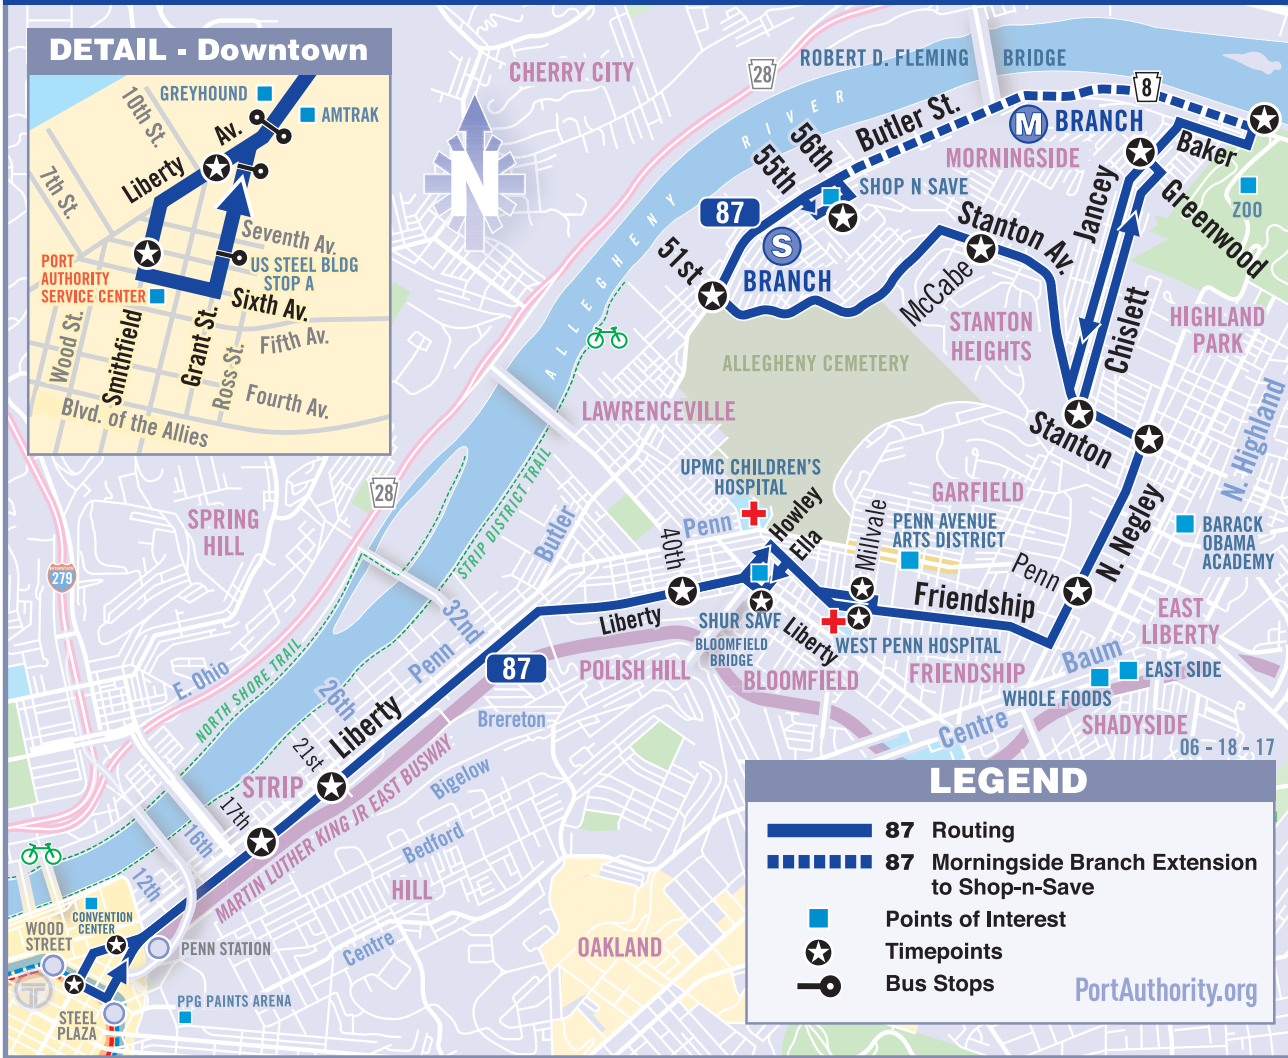

SATURDAY SERVICE

87 Friendship

BUS STOPS

Route 87 Downtown Stops

Liberty Avenue	at 11th Street (Greyhound) at 10th Street
Smithfield Street	at Sixth Avenue
Grant Street	at US Steel Building Stop A past Seventh Avenue
Liberty Avenue	past 11th Street (Amtrak)

ANNOUNCEMENTS

September 1, 2019 Service Changes:

Route 87: Travel times have been adjusted throughout the week. See schedule for details.

A new weekday round trip will arrive and depart Downtown at 11:04 pm.

SERVICE NOTES

Route 87 Sunday service operates on New Year's Day, Memorial Day, Independence Day, Labor Day, Thanksgiving and Christmas.

AIRPORT SERVICE

Let Port Authority take you to Pittsburgh International Airport.

VISIT PORT AUTHORITY'S WEBSITE AT **PortAuthority.org**

EFFECTIVE 9/1/19

87

87 Friendship

Downtown • Strip • Bloomfield • Friendship
East Liberty • Highland Park • Morningside
Stanton Heights • Lawrenceville