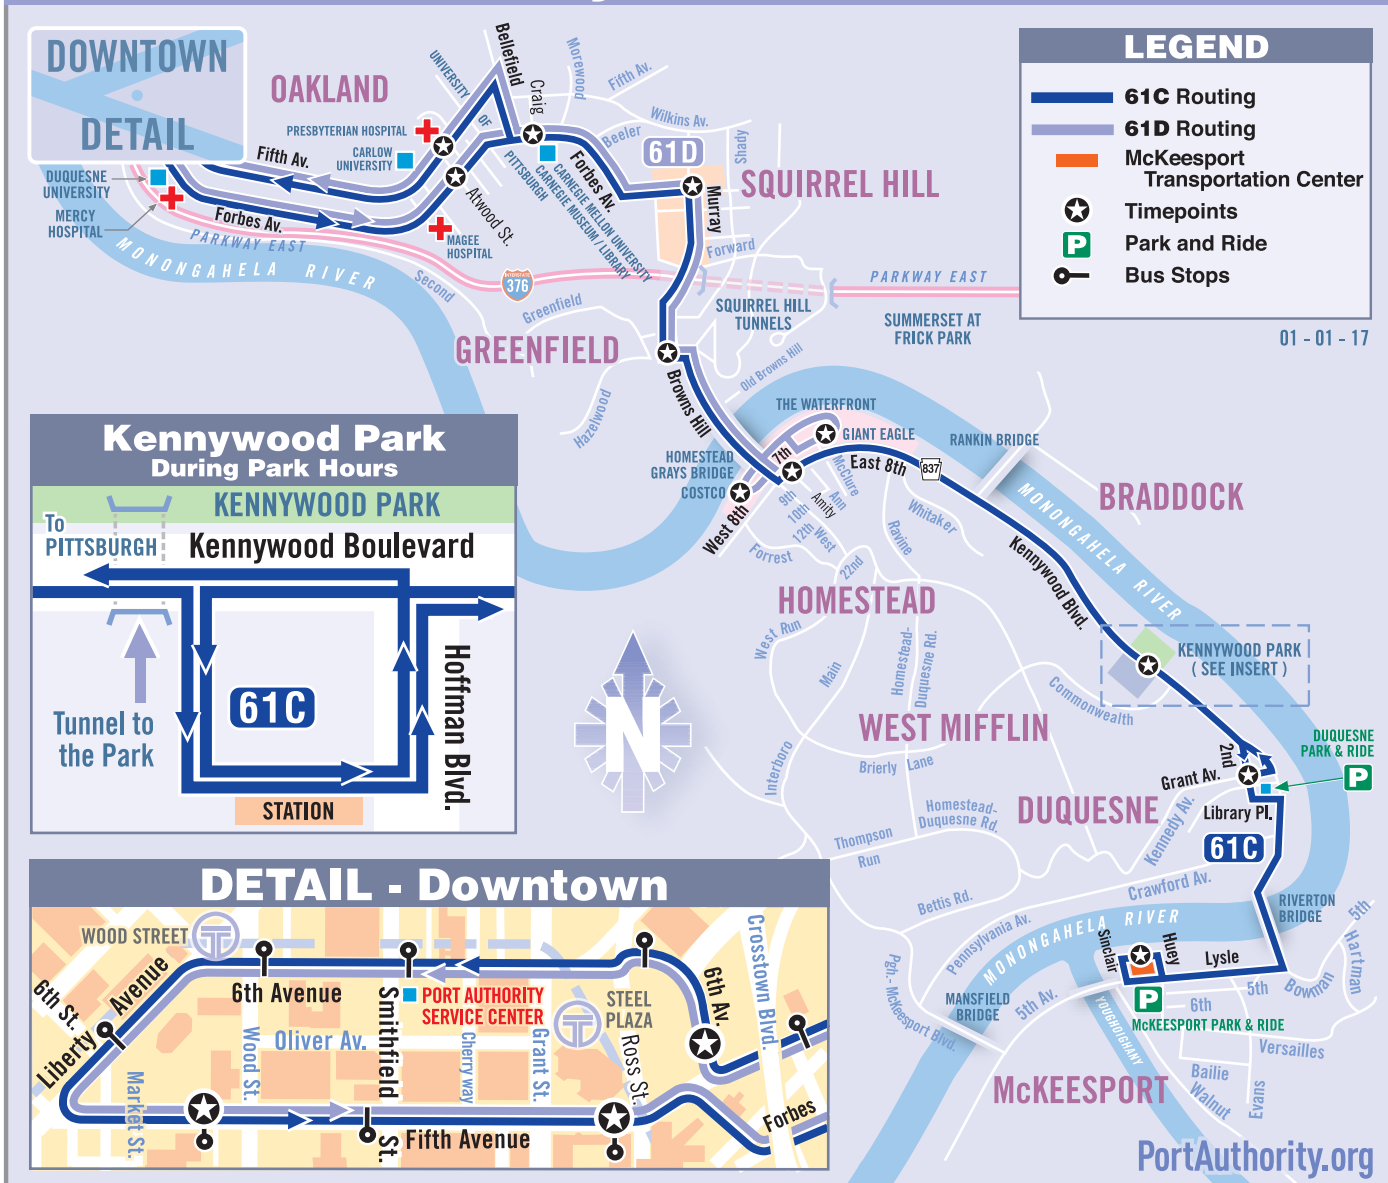

61C McKeesport - Homestead 61D Murray

Fare Information

One Zone. One Fare.

Base fare is $2.50 with a ConnectCard. Cash riders pay $2.75 per ride.

Transfer for $1.00 with a ConnectCard.

$1 in stored cash value is automatically deducted from your balance within 3 hours of your last tap. Cash customers pay a full fare to transfer.

Pay as you enter.

Board through the front door of the bus and pay as you enter. Every time, everywhere. This means there is no free fare zone for bus riders. You can still ride the T for free anytime from First Avenue Station to Allegheny Station.

Special Fares

Children [6-11] pay half the full ConnectCard fare with a Kid's ConnectCard.

Children 5 and under ride free when accompanied by a fare-paying adult.

Persons with Disabilities pay half the full ConnectCard fare with a Port Authority Reduced Fare ConnectCard. Cash half fare is $1.35.

Senior Citizens ride free with a Port Authority Senior Citizen ConnectCard or when displaying a state-issued senior citizen transit pass.

Pass Prices

- **Annual Pass** $1,072.50
- **Monthly Pass** $97.50
- **Weekly Pass** $25.00
- **Day Pass** $7.00 per day.

CUSTOMER SERVICE

412.442.2000

MONDAY THROUGH FRIDAY 6:00 AM - 7:00 PM
WEEKENDS AND HOLIDAYS 8:00 AM - 4:30 PM
SCHEDULE INFORMATION | SUGGESTIONS | COMPLAINTS
LOST & FOUND | COMPLAINTS
TTY (HEARING AND SPEECH-IMPAIRED) 412.231.7007
ACCESS PARATRANSIT INFORMATION 412.562.5353
MONDAY THROUGH FRIDAY 8:00 AM - 5:00 PM

PARTS OF THIS SCHEDULE ARE AVAILABLE IN LARGE PRINT OR BRAILLE

Section 601 of Title VI of the Civil Rights Act of 1964 states the following: "No person in the United States shall, on the grounds of race, color, or national origin, be excluded from participation in, be denied the benefits of, or be subjected to discrimination under any program or activity receiving Federal financial assistance."

VISIT PORT AUTHORITY'S WEBSITE AT PortAuthority.org

EFFECTIVE 11/22/20

61C/61D/65

61C McKeesport - Homestead

Downtown • Uptown • Soho • Oakland • Squirrel Hill
Greenfield • Homestead • Munhall • West Mifflin
Kenwood Park • Duquesne • McKeesport

61D Murray

Downtown • Uptown • Soho • Oakland • Squirrel Hill
Greenfield • The Waterfront

65 Squirrel Hill

Downtown • South Oakland • Squirrel Hill

PortAuthority.org

twitter.com/pghttransit

412.442.2000