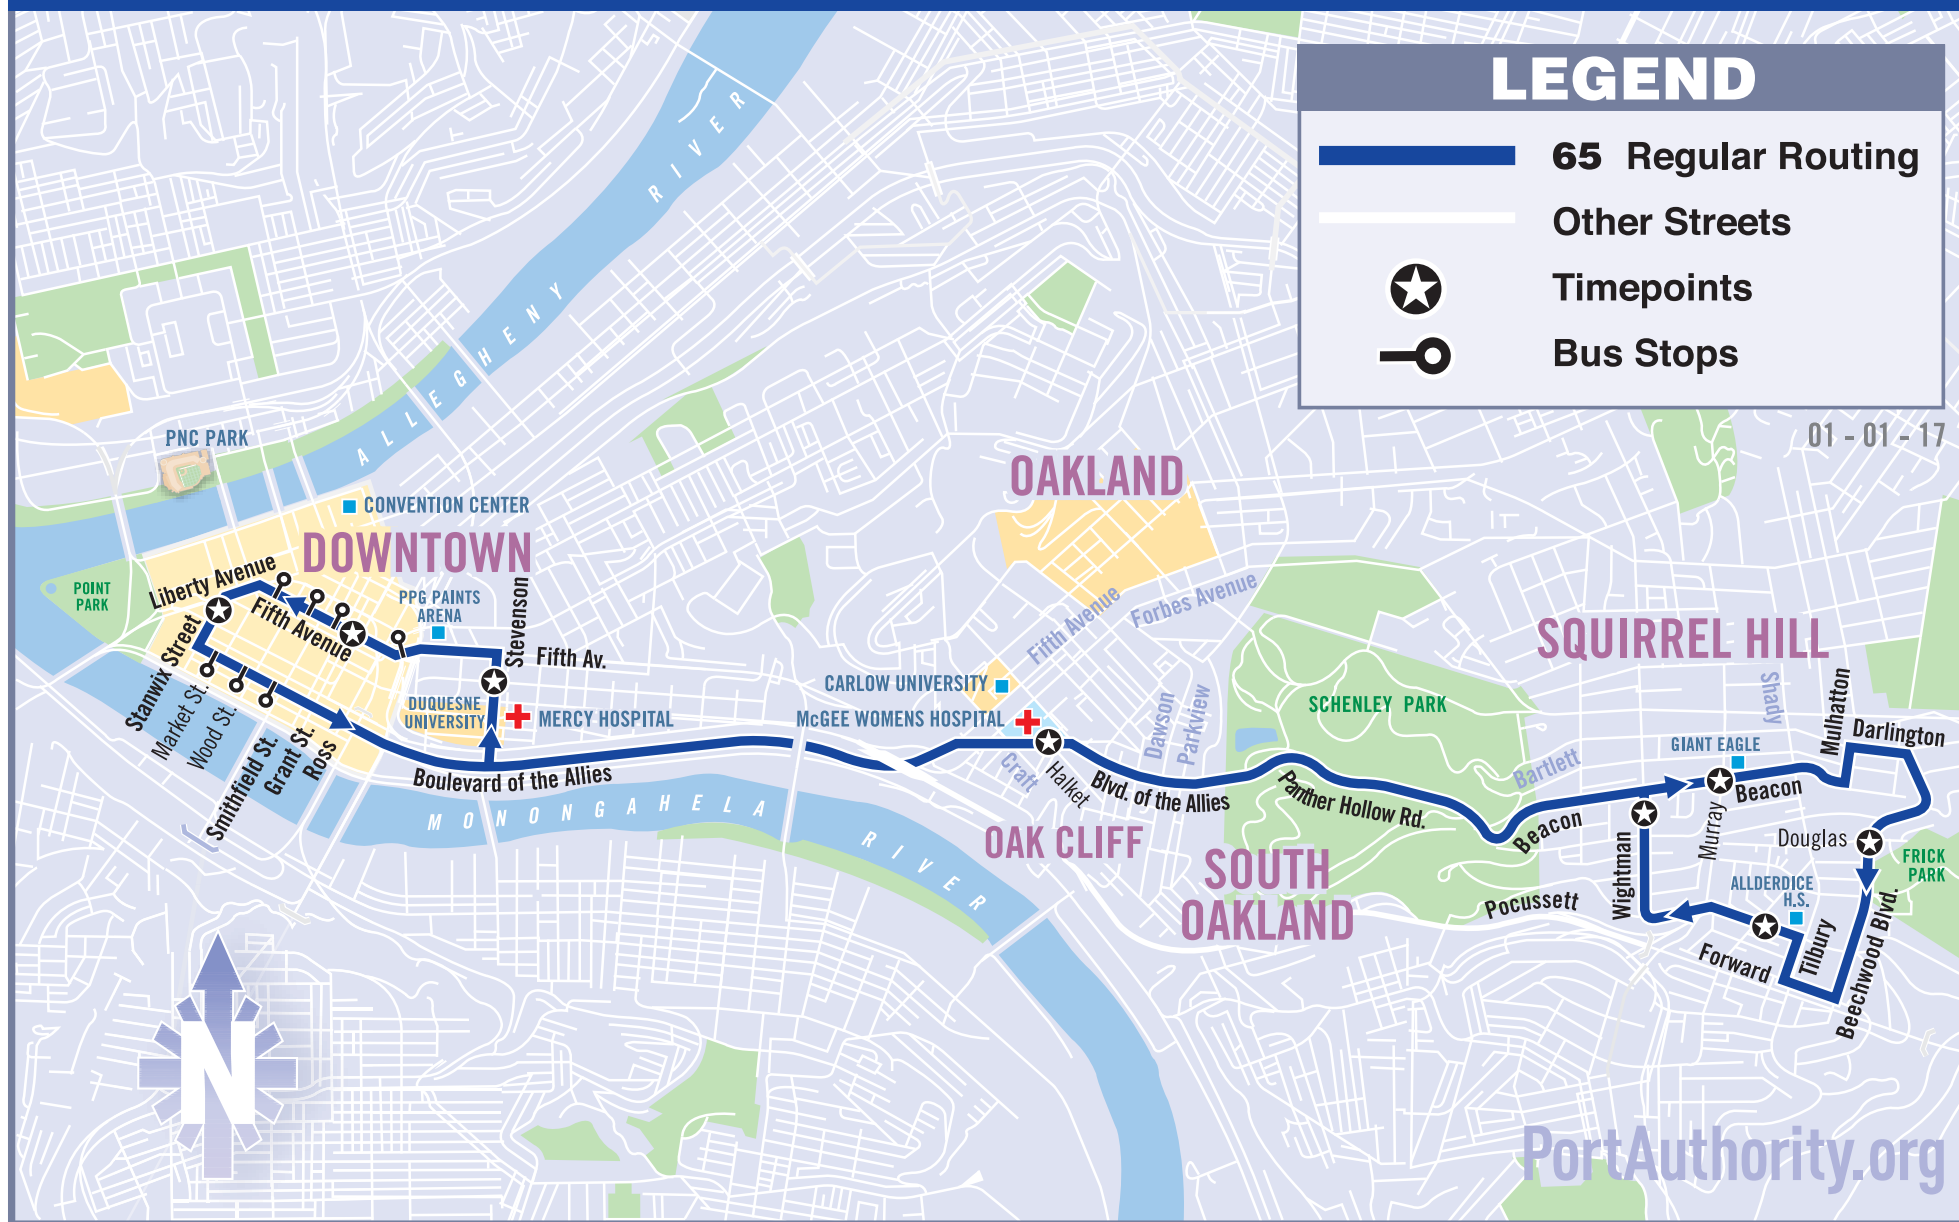

BUS STOPS

61A-B-C-D Downtown Stops

- **Sixth Avenue** at Centre Avenue at Bigelow Square at Smithfield Street at Wood Street
- **Liberty Avenue** near 6th Street (shelter)
- **Fifth Avenue** at Wood Street at Smithfield Street at Ross Street

Route 65 Downtown Stops

- **Fifth Avenue** at Magee Street at Washington Place opposite Diamond Street at Ross Street past William Penn Place near Wood Street at 3 PNC Bldg (Reed Smith)
- **Stanwix Street** opposite Fourth Avenue
- **Bldv of the Allies** at Market Street at Wood Street

ANNOUNCEMENTS

November 22, 2020 Service Changes:

Route 61C: There are no changes to this schedule.

Route 61D: There are no changes to this schedule.

Route 65: Schedule has been revised.

SERVICE NOTES

61C and 61D Sunday service operates on New Years Day, Memorial Day, Independence Day, Labor Day, Thanksgiving and Christmas.

61C Kenwood Park Service - When Kenwood Park is open, inbound and outbound buses will stop at the station located in the parking lot. When the park is closed, buses will serve stops on Kenwood Boulevard.

AIRPORT SERVICE

Let Port Authority take you to Pittsburgh International Airport. 28X AIRPORT FLYER operates seven days a week from approximately 3:25 a.m. to 12 Midnight and departs every 30 minutes from Oakland, Downtown and most West Busway stations.

Call 412.442.2000 or pick up a 28X timetable for complete schedule information.

65 Squirrel Hill