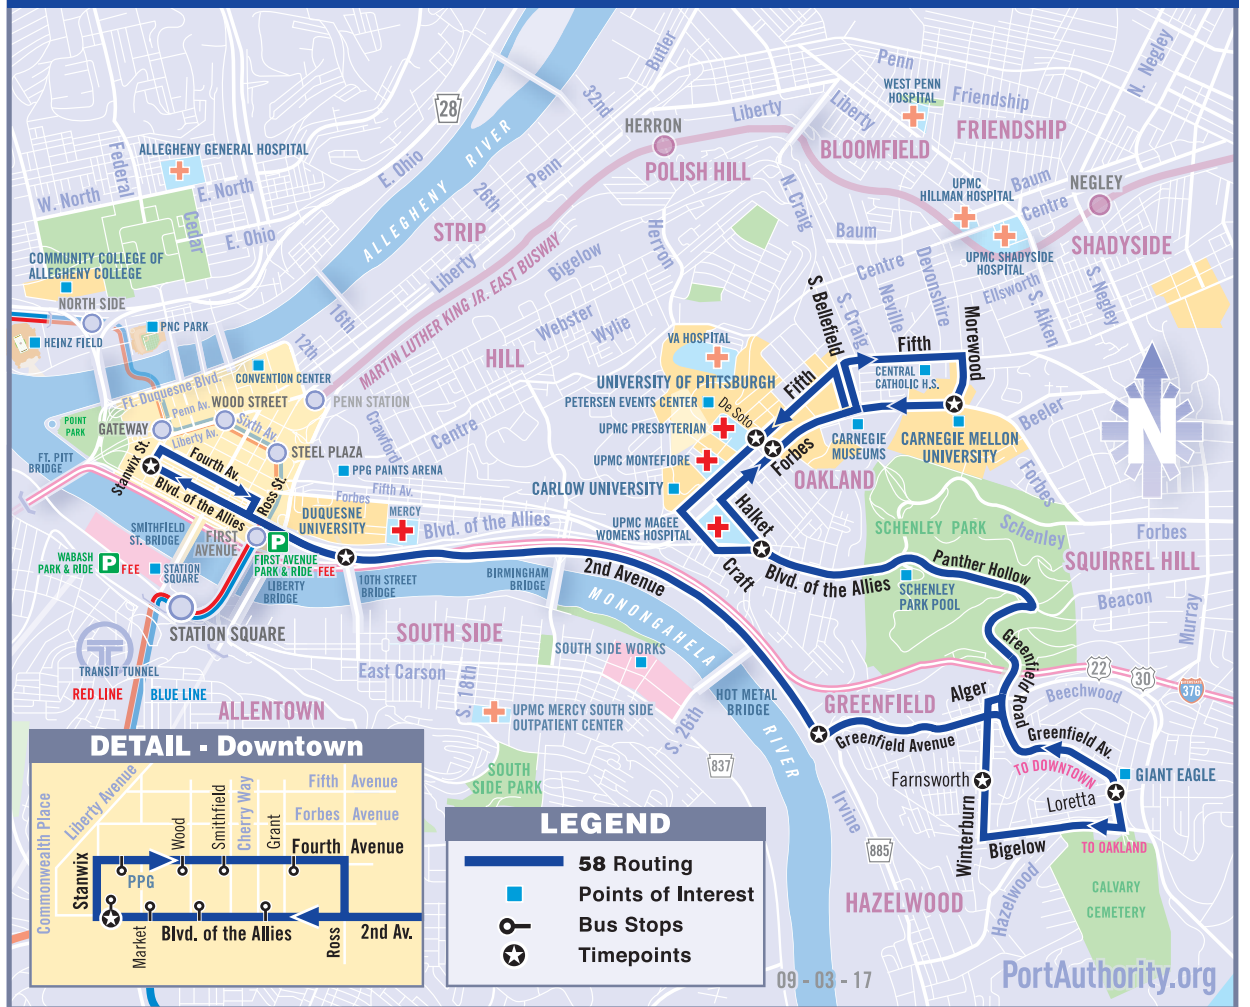

BUS STOPS

Route 58 Downtown Stops

Blvd of the Allies	past Cherry Way at Wood Street at Market Street at Stanwix Street
Fourth Avenue	at PPG Entrance at Wood Street at Smithfield Street past Grant Street

ANNOUNCEMENTS

November 22, 2020 Service Changes:

Route 58: The weekday schedule has been completely revised. See schedule for details.

SERVICE NOTES

Route 58 Sunday service operates on New Years Day, Memorial Day, Independence Day, Labor Day, Thanksgiving and Christmas.

AIRPORT SERVICE

Let Port Authority take you to Pittsburgh International Airport. 28X AIRPORT FLYER operates seven days a week from approximately 3:25 a.m. to 12 Midnight and departs every 30 minutes from Oakland, Downtown and most West Busway stations.

Call 412.442.2000 or pick up a 28X timetable for complete schedule information.

58 Greenfield

Fare Information

One Zone. One Fare.

Base fare is $2.50 with a ConnectCard. Cash riders pay $2.75 per ride.

Transfer for $1.00 with a ConnectCard.

$1 in stored cash value is automatically deducted from your balance within 3 hours of your last tap. Cash customers pay a full fare to transfer.

Pay as you enter.

Board through the front door of the bus and pay as you enter. Every time, everywhere. This means there is no free fare zone for bus riders. You can still ride the T for free anytime from First Avenue Station to Allegheny Station.

Special Fares

Children [6-11] pay half the full ConnectCard fare with a Kid's ConnectCard.

Children 5 and under ride free when accompanied by a fare-paying adult.

Persons with Disabilities pay half the full ConnectCard fare with a Port Authority Reduced Fare ConnectCard. Cash half fare is $1.35.

Senior Citizens ride free with a Port Authority Senior Citizen ConnectCard or when displaying a state-issued senior citizen transit pass.

Pass Prices

Annual Pass $1,072.50

Monthly Pass $97.50

Weekly Pass $25.00

Day Pass $7.00 per day.

Valid from time of first tap through end Port Authority service that day.

Senior Citizens
ride free
with a Port Authority
Senior Citizen
ConnectCard
or when displaying a
state-issued senior citizen
transit pass.

CUSTOMER SERVICE

412.442.2000

MONDAY THROUGH FRIDAY 6:00 AM - 7:00 PM

WEEKENDS AND HOLIDAYS 8:00 AM - 4:30 PM

SCHEDULE INFORMATION | SUGGESTIONS | COMPLIMENTS
LOST & FOUND | COMPLAINTS

TTY (HEARING AND SPEECH-IMPAIRED) 412.231.7007

ACCESS PARATRANSIT INFORMATION 412.562.5353

MONDAY THROUGH FRIDAY 8:00 AM - 5:00 PM

PARTS OF THIS SCHEDULE ARE AVAILABLE IN LARGE PRINT OR BRAILLE

Section 601 of Title VI of the Civil Rights Act of 1964 states the following: "No person in the United States shall, on the grounds of race, color, or national origin, be excluded from participation in, be denied the benefits of, or be subjected to discrimination under any program or activity receiving Federal financial assistance."

VISIT PORT AUTHORITY'S WEBSITE AT **PortAuthority.org**

EFFECTIVE 11/22/20

58

58 Greenfield

Downtown • Technology Center • The Run
Greenfield • Schenley Park
South Oakland • Oakland

PortAuthority.org

twitter.com/pgtransit

412.442.2000