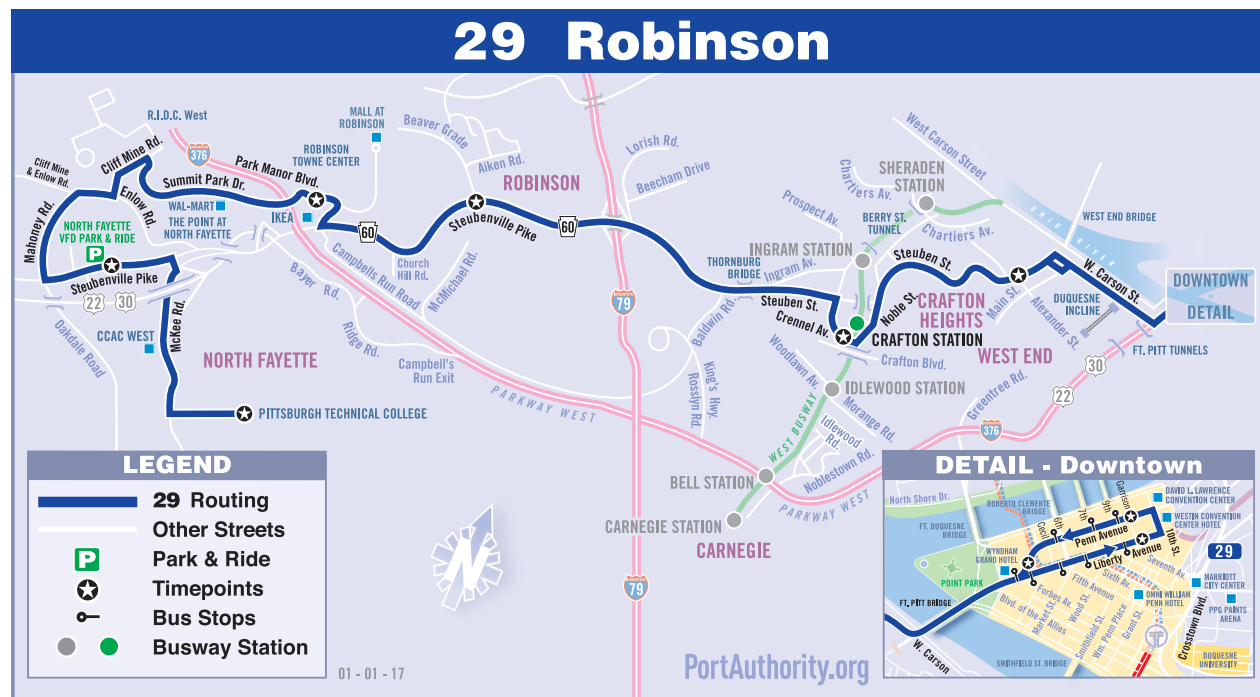

SERVICE NOTES

Route 26, 27 and 29 Sunday service operates on New Year's Day, Memorial Day, Independence Day, Labor Day, Thanksgiving and Christmas.

AIRPORT SERVICE

Let Port Authority take you to Pittsburgh International Airport. 28X AIRPORT FLYER operates seven days a week from approximately 3:25 a.m. to 12 Midnight and departs every 30 minutes from Oakland, Downtown and most West Busway stations.

Call 412.442.2000 or pick up a 28X timetable for complete schedule information.

BUS STOPS

Routes 26 & 27 Downtown Stops

- Stanwix Street at Gateway #2
- Liberty Avenue near Wyndham Grand Hotel

Route 29 Downtown Stops

- Liberty Avenue at Gateway #4 at Market Street at Sixth Avenue opp. 9th Street at Smithfield Street
- Penn Avenue at Garrison Place at 9th Street at 7th Street opposite Fifth Avenue
- Liberty Avenue near Wyndham Grand Hotel

ANNOUNCEMENTS

November 22, 2020 Service Changes:

Route 26: The weekday schedule has been completely revised. See schedule for details.

Route 27: The weekday schedule has been completely revised. See schedule for details.

Route 29: Saturday and Sunday service has been established. See schedule for details.

29 ROBINSON

SATURDAY SERVICE

Inbound

North Fayette Pittsburgh Technical College	North Fayette Steubenville Pike at North Fayette VFD	Robinson Town Ctr Park Manor Blvd at IKEA	Robinson Steubenville Pike opp. Beaver Grade Rd	Crafton Crennell Ave at Crafton Municipal Building	West End Steuben St at Alexander St	Downtown Liberty Ave at Smithfield St	Downtown Penn Ave at Garrison Pl
8:03	8:11	8:22	8:30	8:41	8:49	8:59	9:00
9:00	9:08	9:22	9:30	9:41	9:49	9:59	10:00
10:00	10:08	10:22	10:30	10:41	10:49	10:59	11:00
11:00	11:08	11:22	11:30	11:41	11:49	11:59	12:00
12:00	12:08	12:22	12:30	12:41	12:49	12:59	1:00
1:00	1:08	1:22	1:30	1:41	1:49	1:59	2:00
2:00	2:08	2:22	2:30	2:41	2:49	2:59	3:00
3:00	3:08	3:22	3:30	3:41	3:49	3:59	4:00
4:00	4:08	4:22	4:30	4:41	4:49	4:59	5:00
5:03	5:11	5:22	5:30	5:41	5:49	5:59	6:00
6:03	6:11	6:22	6:30	6:41	6:49	6:59	7:00
7:03	7:11	7:22	7:30	7:41	7:49	7:59	8:00
8:03	8:11	8:22	8:30	8:41	8:49	8:59	9:00

Outbound

Downtown Penn Ave at Garrison Pl	Downtown Liberty Ave near Wyndham Hotel	West End Steuben St opp. Sanctus St	Crafton White Ave at Stolz Ave	Robinson Steubenville Pike past Beaver Grade Rd	Robinson Town Center Park Manor Blvd opp. IKEA	North Fayette Steubenville Pike opp. North Fayette VFD	North Fayette Pittsburgh Technical College
8:00	8:05	8:10	8:18	8:29	8:37	8:50	8:58
9:00	9:05	9:10	9:18	9:29	9:37	9:50	9:58
10:00	10:05	10:10	10:18	10:29	10:37	10:50	11:00
11:00	11:05	11:10	11:18	11:29	11:37	11:50	12:00
12:00	12:05	12:10	12:18	12:29	12:37	12:50	1:00
1:00	1:05	1:10	1:18	1:29	1:37	1:50	2:00
2:00	2:05	2:10	2:18	2:29	2:37	2:50	3:00
3:00	3:05	3:10	3:18	3:29	3:37	3:50	4:00
4:00	4:05	4:10	4:18	4:29	4:37	4:50	5:00
5:00	5:05	5:10	5:18	5:29	5:37	5:50	6:00
6:00	6:05	6:10	6:18	6:29	6:37	6:50	7:00
7:00	7:05	7:10	7:18	7:29	7:37	7:50	8:00
8:00	8:05	8:10	8:18	8:29	8:37	8:50	9:00

SUNDAY AND HOLIDAY SERVICE

Inbound

10:00	10:08	10:22	10:30	10:41	10:49	10:59	11:00
11:00	11:08	11:22	11:30	11:41	11:49	11:59	12:00
12:00	12:08	12:22	12:30	12:41	12:49	12:59	1:00
1:00	1:08	1:22	1:30	1:41	1:49	1:59	2:00
2:00	2:08	2:22	2:30	2:41	2:49	2:59	3:00
3:00	3:08	3:22	3:30	3:41	3:49	3:59	4:00
4:00	4:08	4:22	4:30	4:41	4:49	4:59	5:00
5:03	5:11	5:22	5:30	5:41	5:49	5:59	6:00
6:03	6:11	6:22	6:30	6:41	6:49	6:59	7:00

Outbound