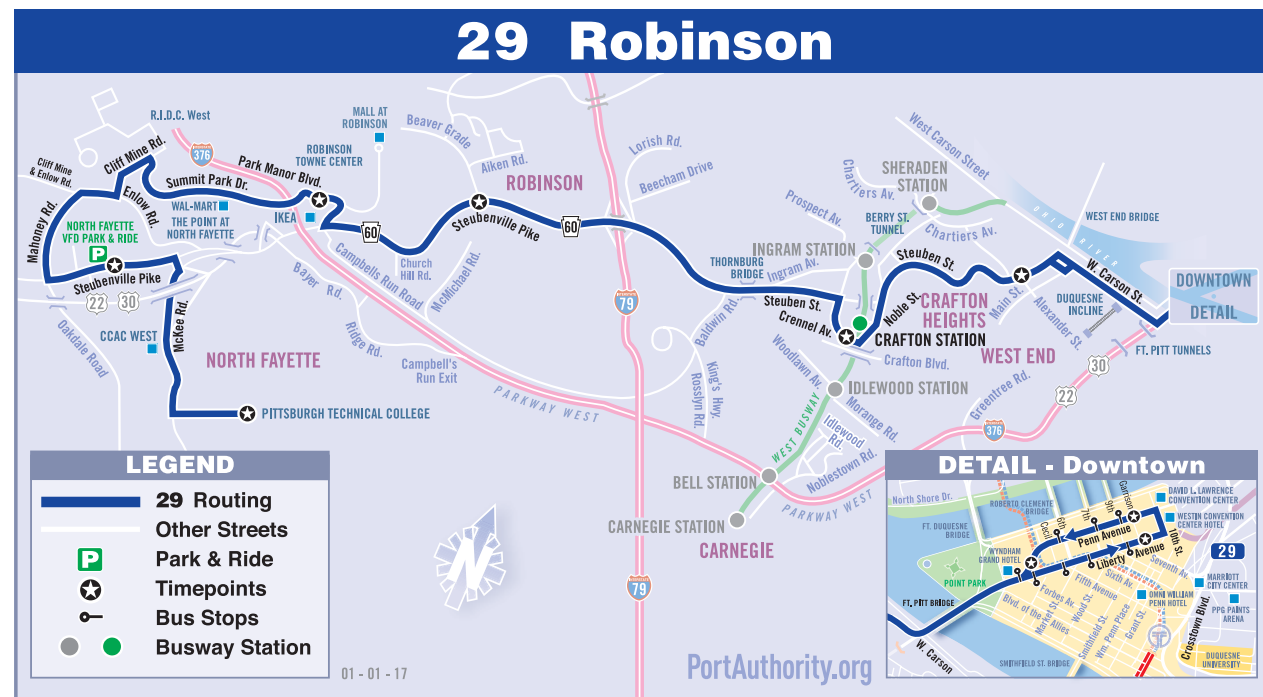

SUNDAY AND HOLIDAY SERVICE

Inbound

	10:00	10:08	10:22	10:30	10:41	10:49	10:59	11:00
	11:00	11:08	11:22	11:30	11:41	11:49	11:59	12:00
	12:00	12:08	12:22	12:30	12:41	12:49	12:59	1:00
	1:00	1:08	1:22	1:30	1:41	1:49	1:59	2:00
	2:00	2:08	2:22	2:30	2:41	2:49	2:59	3:00
	3:00	3:08	3:22	3:30	3:41	3:49	3:59	4:00
	4:00	4:08	4:22	4:30	4:41	4:49	4:59	5:00
	5:03	5:11	5:22	5:30	5:41	5:49	5:59	6:00
	6:03	6:11	6:22	6:30	6:41	6:49	6:59	7:00

Outbound

	10:00	10:05	10:10	10:18	10:29	10:37	10:52	11:00
	11:00	11:05	11:10	11:18	11:29	11:37	11:52	12:00
	12:00	12:05	12:10	12:18	12:29	12:37	12:52	1:00
	1:00	1:05	1:10	1:18	1:29	1:37	1:52	2:00
	2:00	2:05	2:10	2:18	2:29	2:37	2:52	3:00
	3:00	3:05	3:10	3:18	3:29	3:37	3:52	4:00
	4:00	4:05	4:10	4:18	4:29	4:37	4:52	5:00
	5:00	5:05	5:10	5:18	5:29	5:37	5:52	6:00
	6:00	6:05	6:10	6:18	6:29	6:37	6:50	6:58

BUS STOPS

Routes 26 & 27 Downtown Stops

- Stanwix Street at Gateway #2
- Liberty Avenue near Wyndham Grand Hotel

Route 29 Downtown Stops

- Liberty Avenue at Gateway #4 at Market Street at Sixth Avenue opp. 9th Street at Smithfield Street
- Penn Avenue at Garrison Place at 9th Street at 7th Street opposite Fifth Avenue
- Liberty Avenue near Wyndham Grand Hotel

ANNOUNCEMENTS

November 22, 2020 Service Changes:

Route 26: The weekday schedule has been completely revised. See schedule for details.

Route 27: The weekday schedule has been completely revised. See schedule for details.

Route 29: Saturday and Sunday service has been established. See schedule for details.

Senior Citizens ride free with a **Port Authority Senior Citizen ConnectCard** or when displaying a state-issued senior citizen transit pass.

CUSTOMER SERVICE

412.442.2000

MONDAY THROUGH FRIDAY 6:00 AM - 7:00 PM
WEEKENDS AND HOLIDAYS 8:00 AM - 4:30 PM
SCHEDULE INFORMATION | SUGGESTIONS | COMPLIMENTS
LOST & FOUND | COMPLAINTS

TTY (HEARING AND SPEECH-IMPAIRED) 412.231.7007

ACCESS PARATRANSIT INFORMATION 412.562.5353
MONDAY THROUGH FRIDAY 8:00 AM - 5:00 PM

PARTS OF THIS SCHEDULE ARE AVAILABLE IN LARGE PRINT OR BRAILLE

Section 601 of Title VI of the Civil Rights Act of 1964 states the following: "No person in the United States shall, on the grounds of race, color, or national origin, be excluded from participation in, be denied the benefits of, or be subjected to discrimination under any program or activity receiving Federal financial assistance."

VISIT PORT AUTHORITY'S WEBSITE AT PortAuthority.org

EFFECTIVE 11/22/20

26/27/29

26 Chartiers

Downtown • West End • Elliott • Sheraden
Sheraden Park • Ingram • Crafton

27 Fairywood

Downtown • West End • Elliott • Crafton Heights
Chartiers City • Windgap • Fairywood • Ingram
Crafton

29 Robinson

Downtown • West End • Elliott • Crafton Heights
Ingram • Crafton • Robinson • North Fayette
Pittsburgh Technical College

PortAuthority.org

twitter.com/pghttransit

412.442.2000