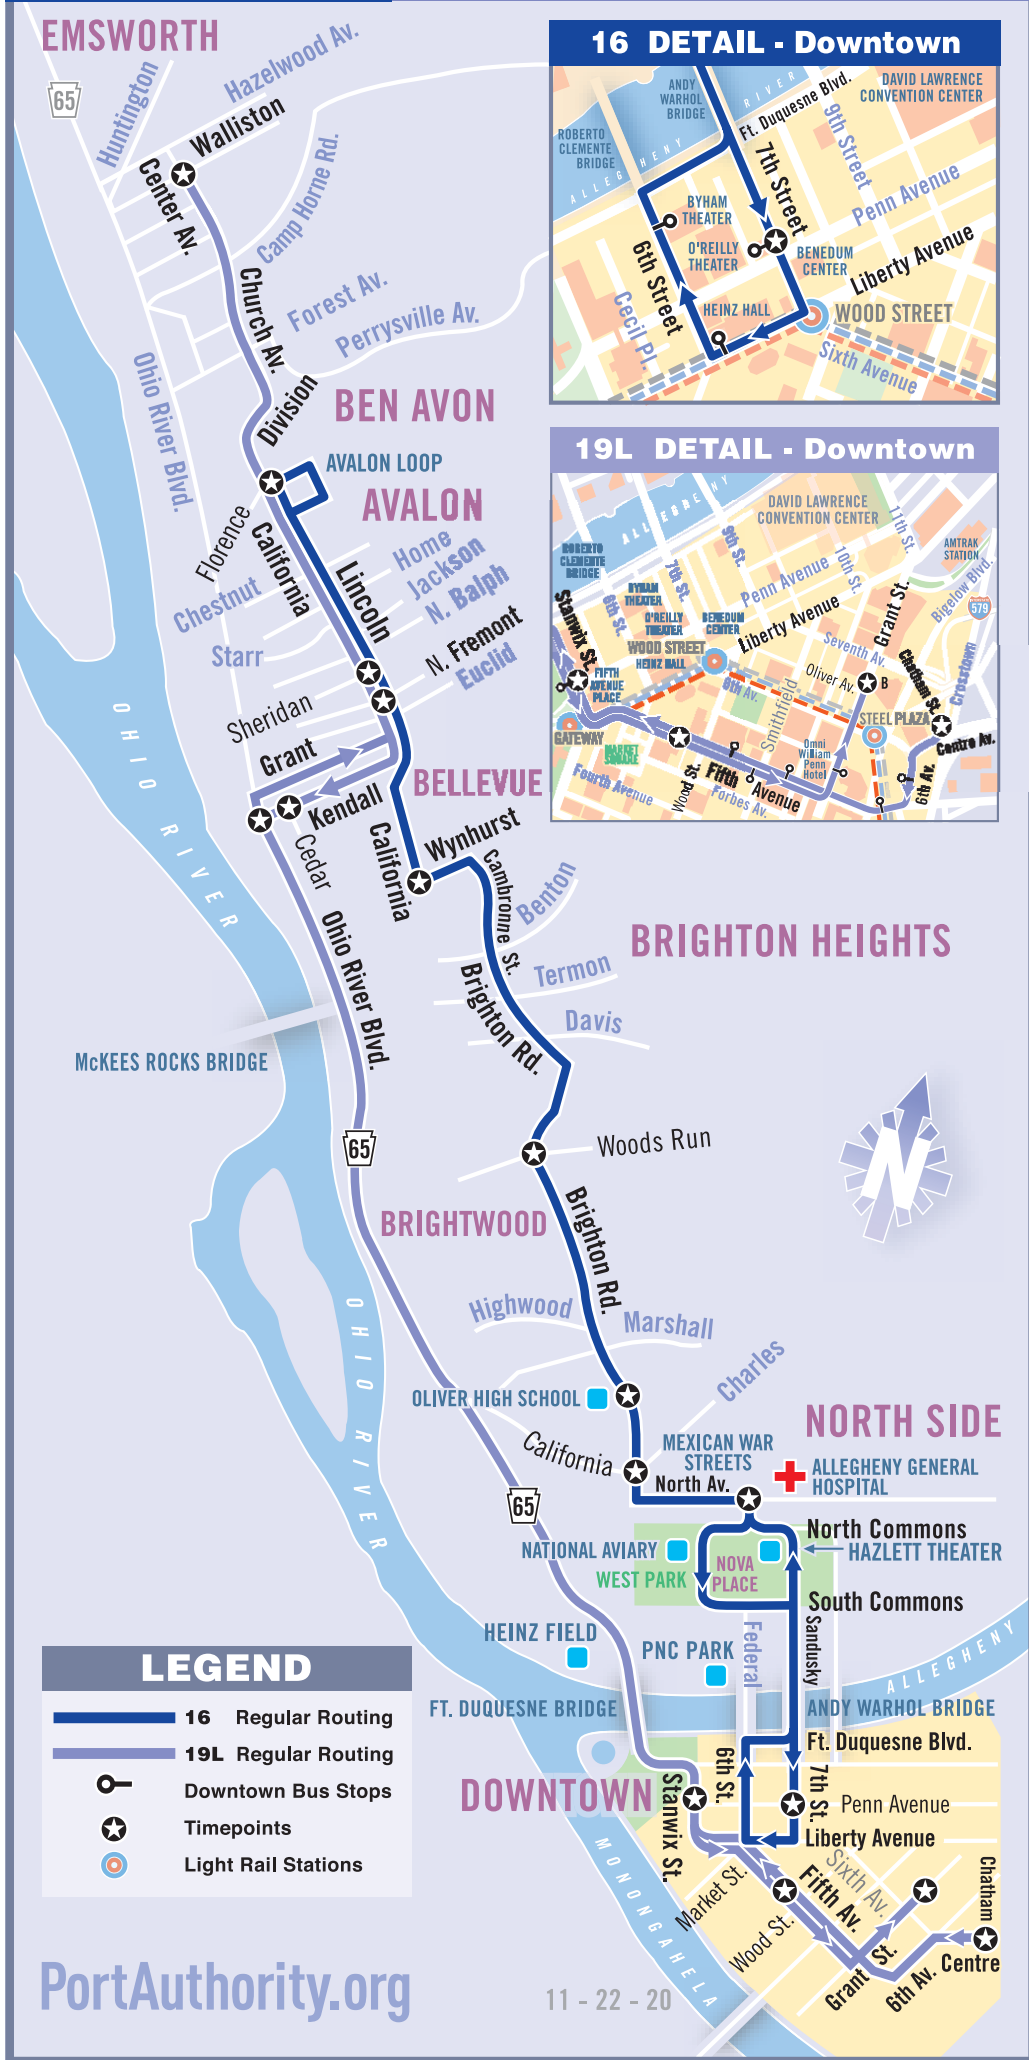

16 Brighton

19L Emsworth Limited

19L EMSWORTH_LIMITED

MONDAY THROUGH FRIDAY SERVICE

To Downtown Pittsburgh							To Bellevue - Emsworth								
Emsworth Center Ave at Wallison St	Avalon California Ave at Florence Ave	Bellevue Lincoln Ave at Sheridan Ave	Bellevue Kendall Ave at Cedar Ave	Downtown Fifth Ave at Wood St	Downtown Grant St at US Steel Stop B	Downtown Penn Station Stop B	Downtown Penn Park Terminal	Downtown Penn Park Terminal	Downtown Penn Station Stop C	Downtown Fifth Ave at Market St (3 PNC)	Downtown Stanwix St past Penn Ave	Bellevue Ohio River Blvd at Kendall Ave	Bellevue Lincoln Ave at N Fremont Ave	Avalon California Ave at Avalon Loop	Emsworth Center Ave at Wallison Ave
5:40	5:48	5:56	6:03	6:23	6:27	6:29	6:30	4:00	4:01	4:08	4:12	4:23	4:28	4:36	4:43
6:08	6:16	6:24	6:31	6:53	6:57	6:59	7:00	4:30	4:31	4:38	4:42	4:54	4:59	5:07	5:14
6:38	6:46	6:54	7:01	7:23	7:27	7:29	7:30	5:00	5:01	5:08	5:12	5:24	5:29	5:37	5:44
7:13	7:21	7:27	7:34	7:53	7:57	7:59	8:00	5:30	5:31	5:38	5:42	5:51	5:56	6:04	6:11
7:43	7:51	7:57	8:04	8:23	8:27	8:29	8:30	6:05	6:06	6:13	6:16	6:25	6:30	6:37	6:44
8:13	8:21	8:27	8:34	8:53	8:57	8:59	9:00	6:30	6:31	6:38	6:41	6:50	6:55	7:02	7:09
8:43	8:51	8:57	9:04	9:23	9:27	9:29	9:30

BUS STOPS

Route 16 Downtown Stops

7th Street at Penn Avenue

Liberty Avenue at 6th Street

6th Street at Fort Duquesne Boulevard

Route 19L Outbound Downtown Stops

East Busway at Penn Station Stop C

Grant Street past Liberty Avenue (Federal Building) at Strawberry Way at Oliver Avenue

Fifth Avenue past William Penn Place near Wood Street at Market Street

Stanwix Street past Penn Avenue

EFFECTIVE 11/22/20

16/19L

Fare Information

One Zone. One Fare.
Base fare is \$2.50 with a ConnectCard. Cash riders pay \$2.75 per ride.