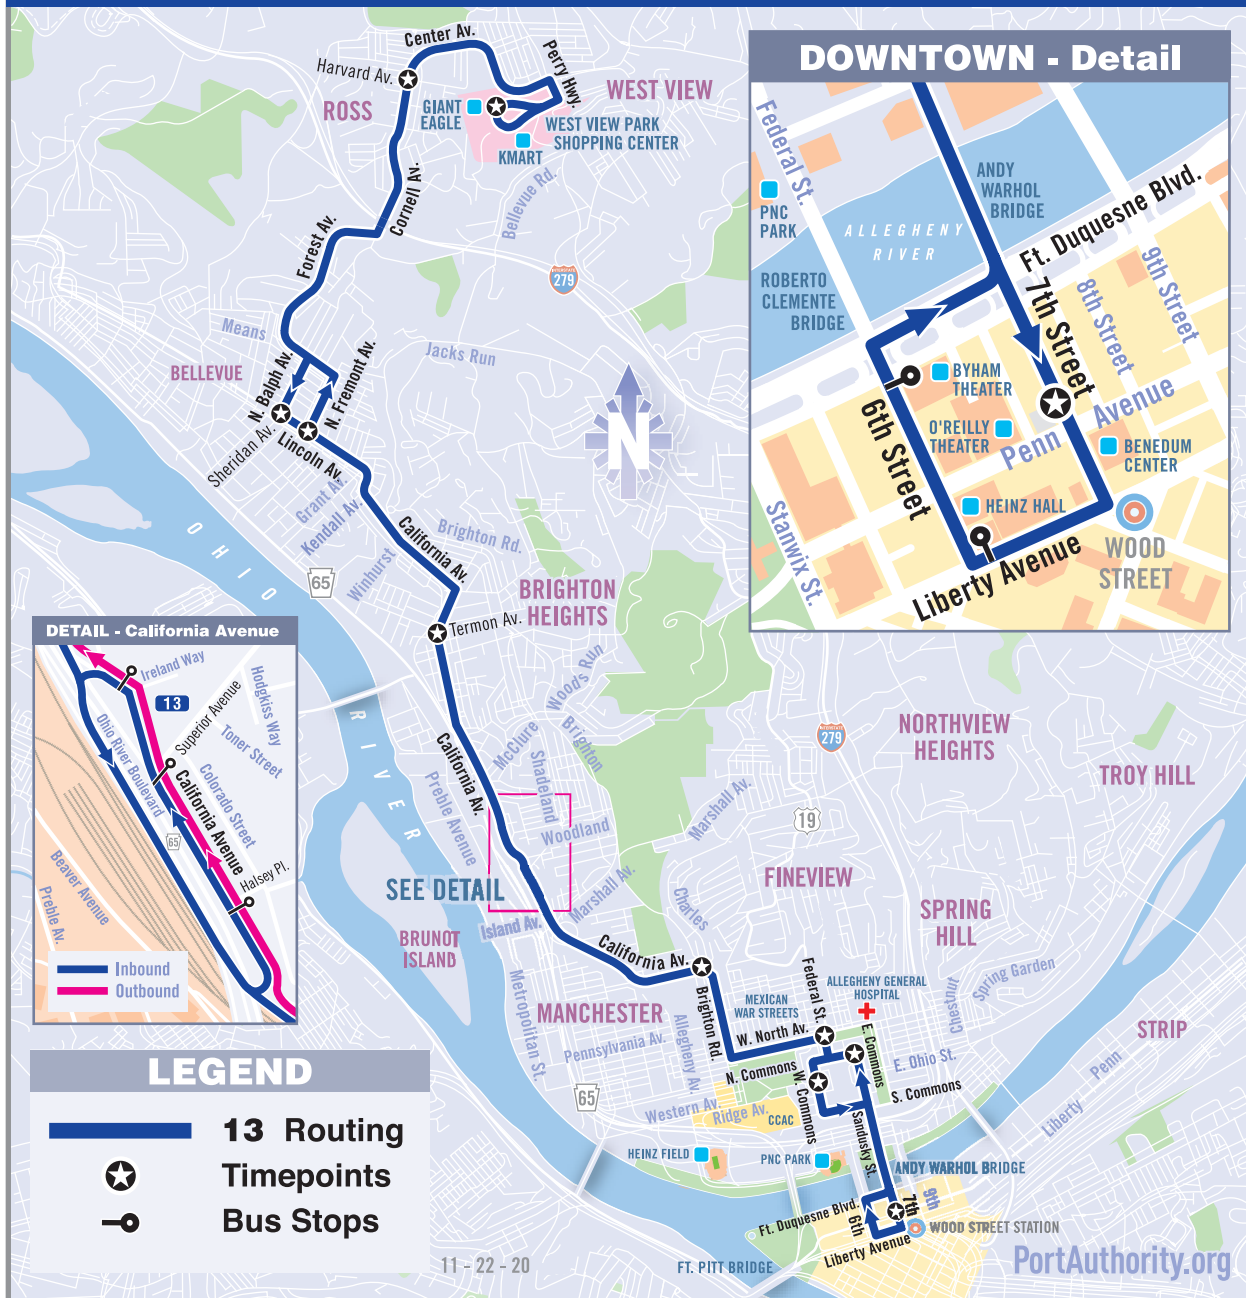

## BUS STOPS

Route 13 Downtown Stops	
7th Street	at Penn Avenue
Liberty Avenue	at 6th Street
6th Street	at Fort Duquesne Boulevard

## ANNOUNCEMENTS

**November 22, 2020 Service Changes:**  
 Route 13: All outbound trips will operate via Andy Warhol (7th Street) Bridge.