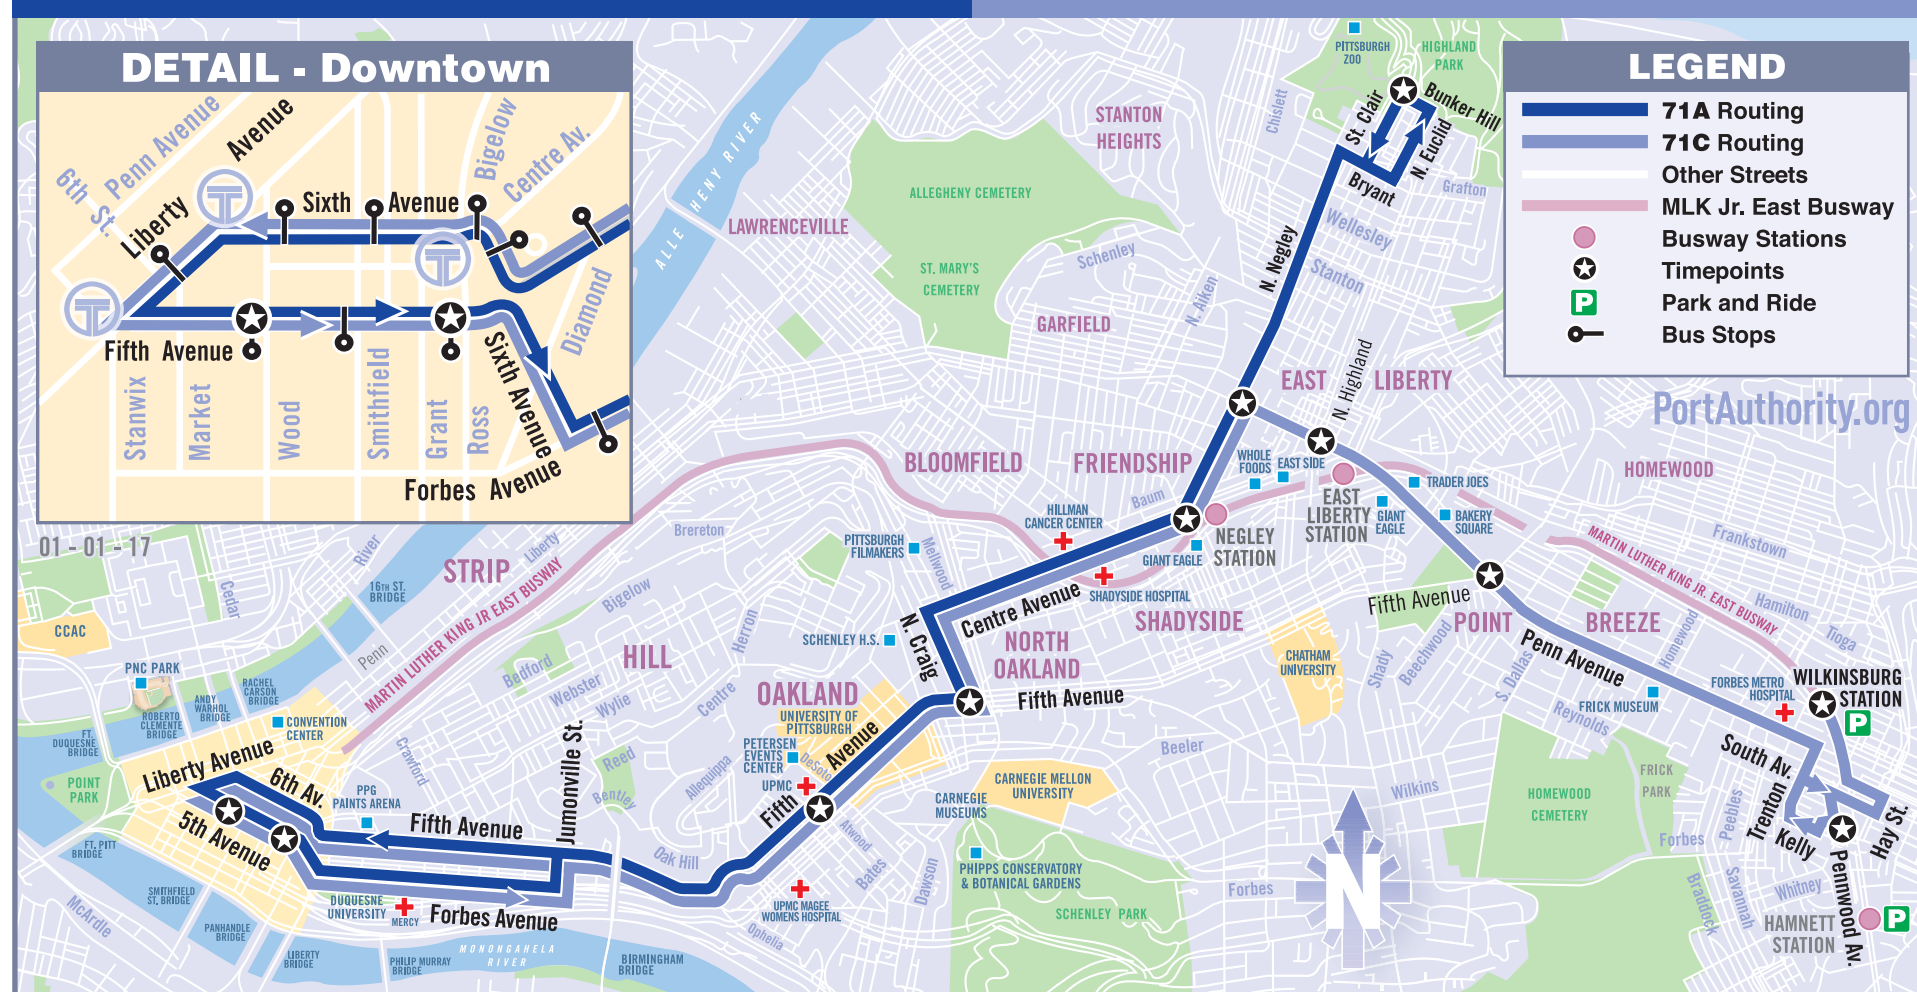

71A Negley

71C Point Breeze

Fare Information

One Zone. One Fare.

Base fare is $2.50 with a ConnectCard. Cash riders pay $2.75 per ride.

Transfer for $1.00 with a ConnectCard.

$1 in stored cash value is automatically deducted from your balance within 3 hours of your last tap. Cash customers pay a full fare to transfer.

Pay as you enter.

Board through the front door of the bus and pay as you enter. Every time, everywhere. This means there is no free fare zone for bus riders. You can still ride the T for free anytime from First Avenue Station to Allegheny Station.

Special Fares

Children [6-11] pay half the full ConnectCard fare with a Kid's ConnectCard.

Children 5 and under ride free when accompanied by a fare-paying adult.

Persons with Disabilities pay half the full ConnectCard fare with a Port Authority Reduced Fare ConnectCard. Cash half fare is $1.35.

Senior Citizens ride free when displaying a Medicare ID or state-issued senior citizen transit pass.

Pass Prices

- **Annual Pass** $1,072.50
- **Monthly Pass** $97.50
- **Weekly Pass** $25.00
- **Day Pass** $7.00 per day.