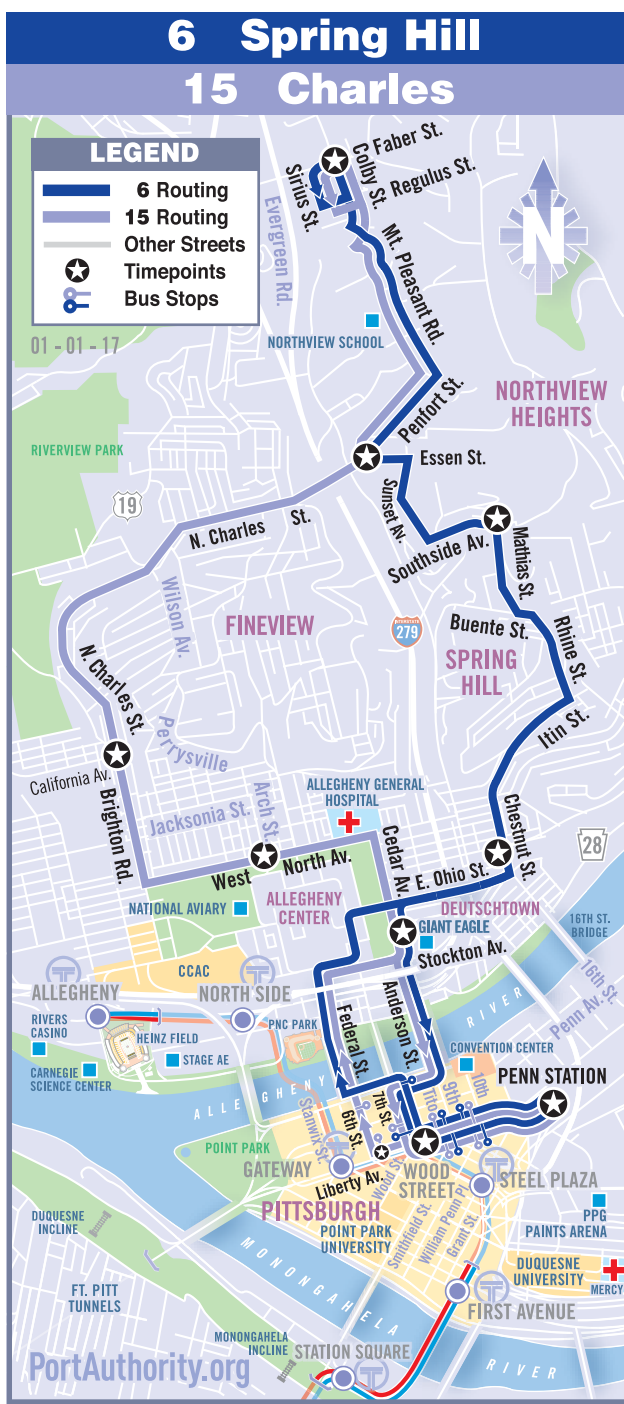

BUS STOPS

Route 6 Outbound Downtown Stops	
East Busway	at Penn Station C
Liberty Avenue	opp. Smithfield Street at 7th Street - Clark Building
7th Street	at Fort Duquesne Boulevard
Route 7 Downtown Stops	
9th Street	at Penn Avenue
Liberty Avenue	at Tito Way at 6th Street
6th Street	at Fort Duquesne Boulevard
Route 15 Outbound Downtown Stops	
East Busway	at Penn Station C
Liberty Avenue	opp. Smithfield Street at Tito Way at 6th Street
6th Street	at Fort Duquesne Boulevard

Starting January 1, we're Making it Simple!

Big changes are coming to Port Authority that will make riding faster, simpler and easier.

Here are some of the important changes you must know:

- Save money with a ConnectCard. Base fare is $2.50 per ride with a ConnectCard. With cash, you'll pay $2.75.
- We're switching to a single zone/flat fare, which means you'll pay $2.50 per ride anytime, anywhere when you use a ConnectCard.
- No more paper transfers. Use your ConnectCard on your connecting trip and $1 will be deducted from your balance. Cash users will pay a full fare for a transfer.
- You'll board the bus in the front and pay when you get on, regardless of where you are, what direction you're heading or time of day.

For more details, go to simple.portauthority.org.

7 SPRING GARDEN

MONDAY THROUGH FRIDAY SERVICE

To Downtown Pittsburgh					To Summer Hill				
Summer Hill	Spring Garden	East Deutschtown	Deutschtown	Downtown	Downtown	Deutschtown	East Deutschtown	Spring Garden	Summer Hill
Colby St at Faber St	Spring Garden Ave at Spring Garden Loop	E Ohio St	East Chestnut St	Cedar Ave opp. Pressley St	9th St at Penn Ave	E Ohio St	Cedar Ave	Spring Garden Ave opp. Spring Garden Loop	Colby St at Faber St
5:53	6:01	6:10	6:14	6:20	6:20	6:28	6:32	6:39	6:46
6:53	7:01	7:10	7:14	7:20	7:20	7:28	7:32	7:39	7:46
7:53	8:01	8:10	8:14	8:20	8:20	8:28	8:32	8:39	8:46
3:56	4:04	4:10	4:14	4:20	4:20	4:30	4:34	4:42	4:49
4:56	5:04	5:10	5:14	5:20	5:20	5:30	5:34	5:42	5:49
5:56	6:04	6:10	6:14	6:20	6:20	6:28	6:32	6:40	6:47

ANNOUNCEMENTS

January 1, 2017 Service Changes

This timetable reflects the new fare structure. No schedule changes have been made.

SERVICE NOTES

Route 6 and 15 Sunday service operates on New Years Day, Memorial Day, Independence Day, Labor Day, Thanksgiving and Christmas.

Route 7 does not operate on Saturdays, Sundays, New Years Day, Memorial Day, Independence Day, Labor Day, Thanksgiving or Christmas.

AIRPORT SERVICE

Let Port Authority take you to Pittsburgh International Airport. 28X AIRPORT FLYER operates seven days a week from approximately 3:25 a.m. to 12 Midnight and departs every 30 minutes from Oakland, Downtown and most West Busway stations.

Call 412.442.2000 or pick up a 28X timetable for complete schedule information.