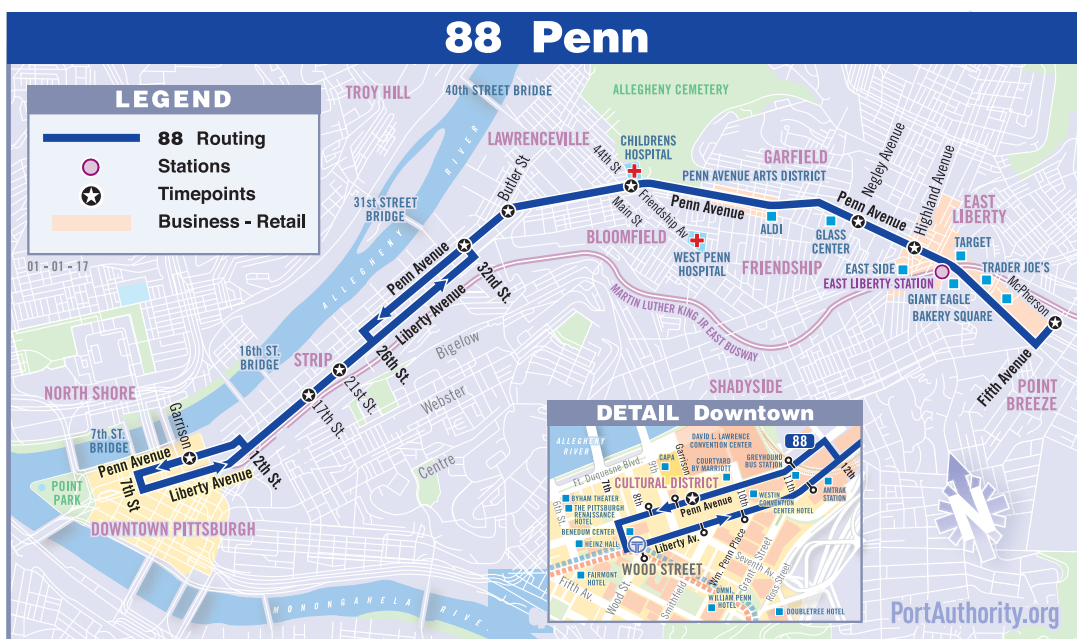

BUS STOPS

Route 88 Downtown Stops

Penn Avenue	at 11th Street (Greyhound)
	at Garrison Place
	at 9th Street
	at 8th Street
Liberty Avenue	at Wood Street T Station
	at Smithfield Street
	at William Penn Place
	past 11th Street (Amtrak)

ANNOUNCEMENTS

March 17, 2019 Service Changes:

Route 88: There are no changes to this schedule.

Route 89: Travel times have been adjusted throughout the week. Many departure times have changed. See schedule for details.

SERVICE NOTES

Route 88 Sunday service operates on New Years Day, Memorial Day, Independence Day, Labor Day, Thanksgiving and Christmas.

Route 89 does not operate on Saturday, Sunday, New Years Day, Memorial Day, Independence Day, Labor Day, Thanksgiving Day and Christmas.

AIRPORT SERVICE

Let Port Authority take you to Pittsburgh International Airport. 28X AIRPORT FLYER operates seven days a week from approximately 3:25 a.m. to 12 Midnight and departs every 30 minutes from Oakland, Downtown and most West Busway stations.

Call 412.442.2000 or pick up a 28X timetable for complete schedule information.

Light type indicates AM times. Bold type indicates PM times.