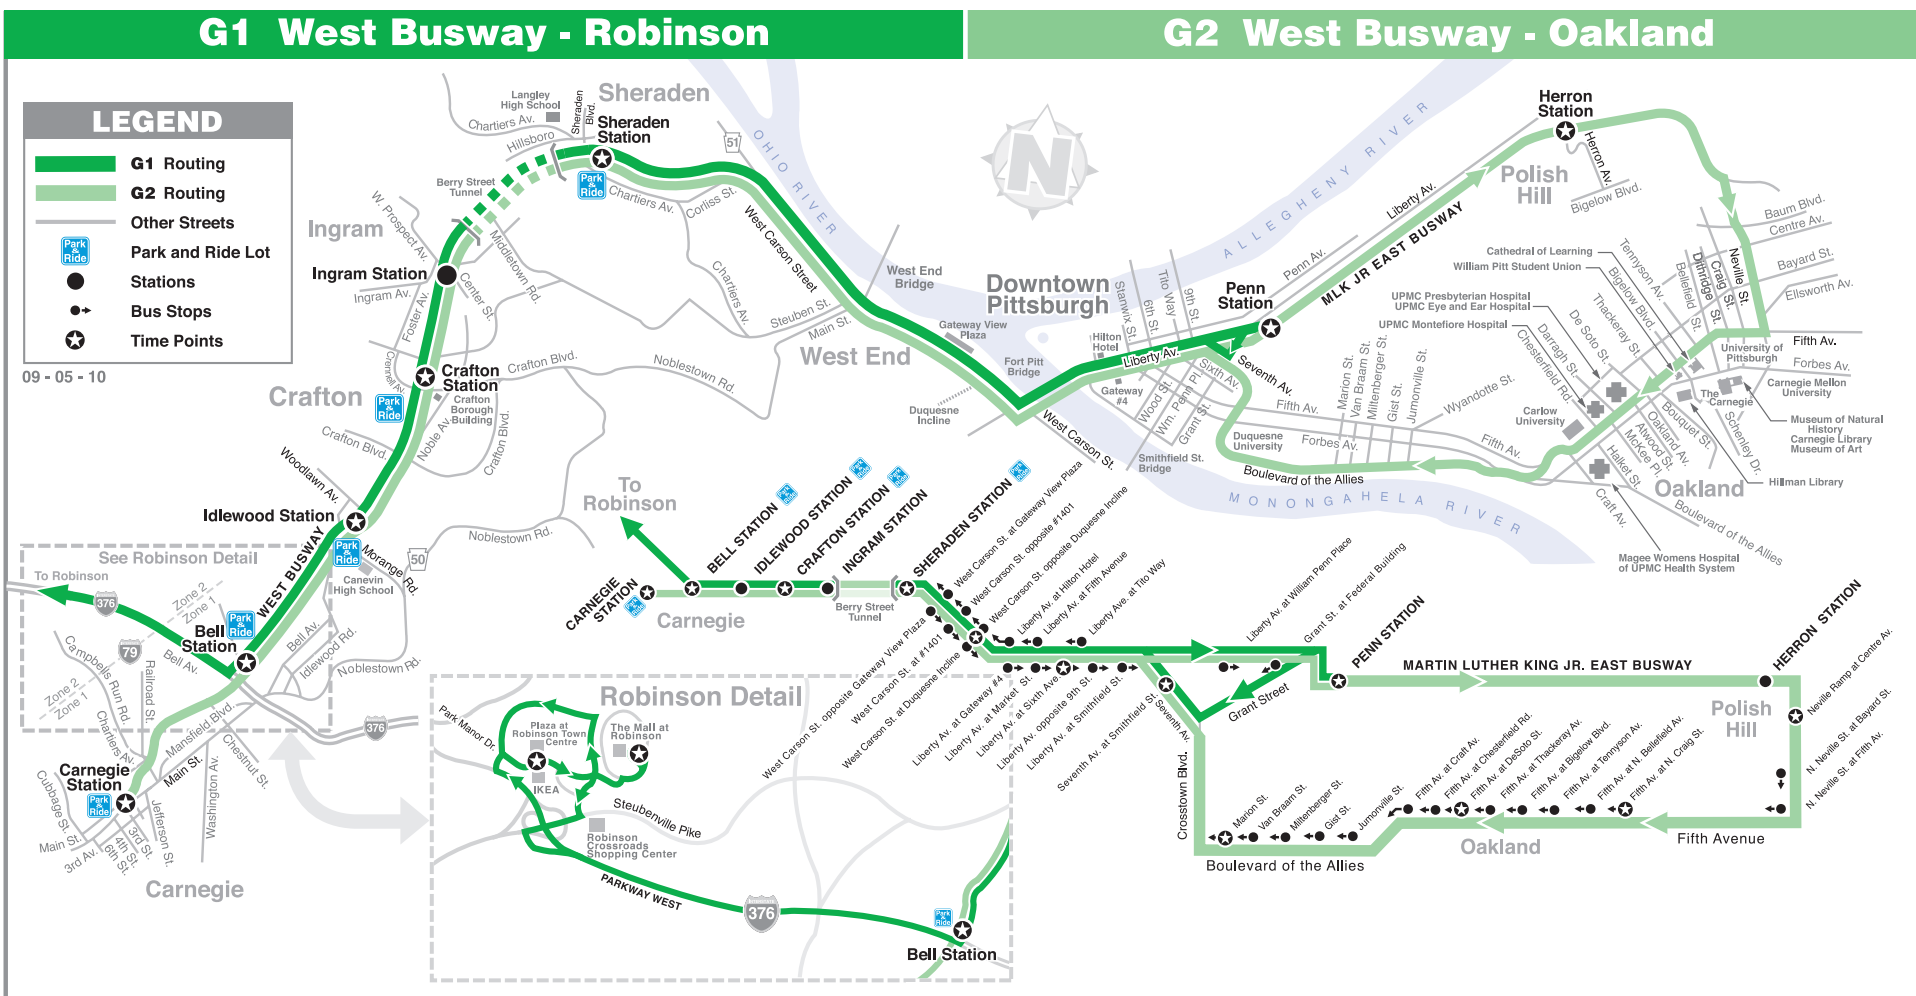

To Carnegie Station

Oakland	Duquesne University	Downtown	Duquesne Incline	Sheraden	Crafton	Carnegie	Carnegie
7:00	7:07	7:10	7:19	7:24	7:28	7:35	7:35
8:00	8:07	8:10	8:19	8:24	8:28	8:35	8:35
9:00	9:07	9:10	9:19	9:24	9:28	9:35	9:35
10:00	10:07	10:10	10:19	10:24	10:28	10:35	10:35
11:00	11:07	11:10	11:19	11:24	11:28	11:35	11:35
12:00	12:07	12:10	12:19	12:24	12:28	12:35	12:35
1:00	1:07	1:10	1:19	1:24	1:28	1:35	1:35
2:00	2:07	2:10	2:19	2:24	2:28	2:35	2:35
3:00	3:07	3:10	3:19	3:24	3:28	3:35	3:35
4:00	4:07	4:10	4:19	4:24	4:28	4:35	4:35
5:00	5:07	5:10	5:19	5:24	5:28	5:35	5:35
6:00	6:07	6:10	6:19	6:24	6:28	6:35	6:35
7:00	7:07	7:10	7:19	7:24	7:28	7:35	7:35
8:00	8:07	8:10	8:19	8:24	8:28	8:35	8:35
9:00	9:07	9:10	9:19	9:24	9:28	9:35	9:35
10:00	10:07	10:10	10:19	10:24	10:28	10:35	10:35
11:00	11:07	11:10	11:19	11:24	11:28	11:35	11:35

BUS STOPS

Route G1 & G2 Inbound downtown stops

Liberty Avenue	at Gateway #4 at Market Street at Sixth Avenue opposite 9th Street at Smithfield Street at William Penn Place
East Busway	at Penn Station-Stop A

All West Busway stops will be pick-up and discharge both inbound and outbound.

ANNOUNCEMENTS

September 5, 2010 Service Changes:

G1 West Busway-All Stops will be renamed **G1 West Busway-Robinson**. The route will operate between the Mall at Robinson and Downtown Pittsburgh. G1 will serve the West Busway between Bell and Sheraden stations.

Free Fare Zone

Port Authority bus rides are free within the Golden Triangle every day until 7:00 p.m. (The limits of this zone are bounded by Ross St., 11th St., and the Allegheny and Monongahela rivers). Light rail rides on the "T" are free within the Golden Triangle at all times. This includes rides between Wood Street, Steel Plaza, and First Avenue stations.