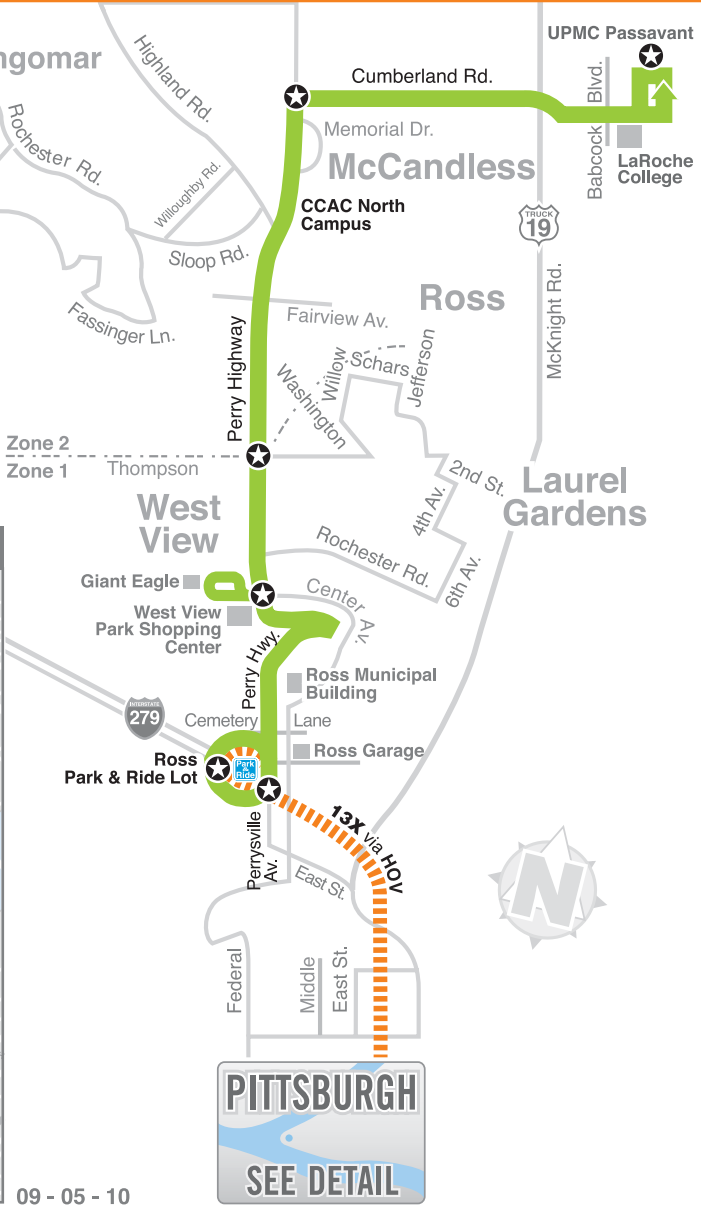

# 9 Perry Highway

## 13X Ross Park and Ride

Route 9 trips operate between Passavant Hospital and Ross Park and Ride.  
Transfer to 8 or 13X to continue Downtown.

### LEGEND

-  **9 Routing**
-  **13X Routing**
-  **Bus Stops**
-  **Timepoints**

### Downtown Detail

09 - 05 - 10