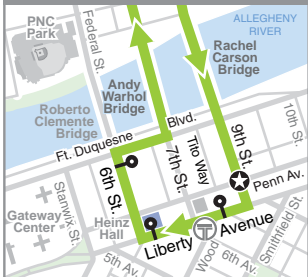

7 Spring Garden

Summer Hill

LEGEND

-  7 Routing
-  Bus Stops
-  Timepoints

11 - 21 - 10

Reserve

Downtown Detail

Spring Garden Loop

Spring Garden

East Allegheny

16th St. Bridge

Rachel Carson Bridge

Liberty Av.

Bigelow Blvd.

PITTSBURGH

SEE DETAIL

Strip