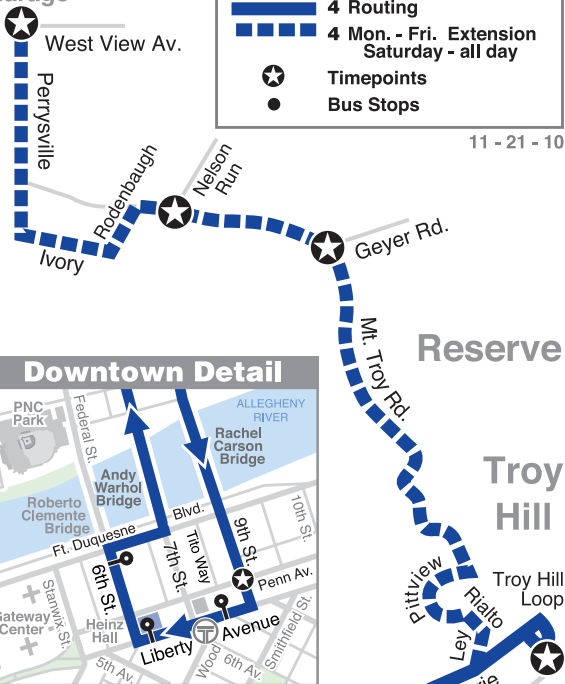

# 4 Troy Hill

Ross  
Garage

## LEGEND

-  4 Routing
-  4 Mon. - Fri. Extension  
Saturday - all day
-  Timepoints
-  Bus Stops

11 - 21 - 10

## Downtown Detail

**PITTSBURGH**

SEE DETAIL