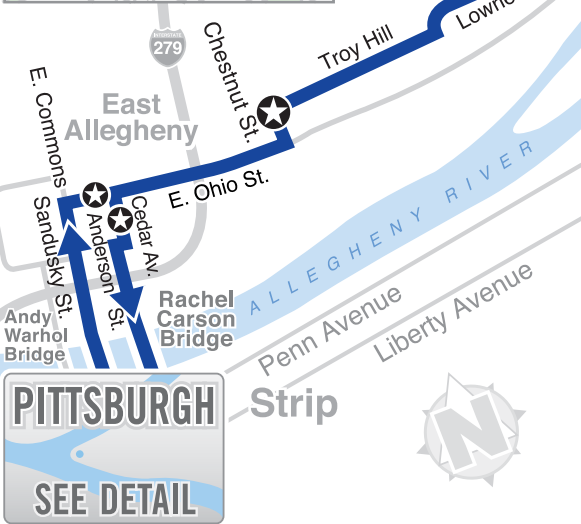

# 4 Troy Hill

Ross  
Garage

## LEGEND

-  4 Routing
-  4 Mon. - Fri. Extension  
Saturday - all day
-  Timepoints
-  Bus Stops

11 - 21 - 10

## Downtown Detail

**PITTSBURGH**

SEE DETAIL