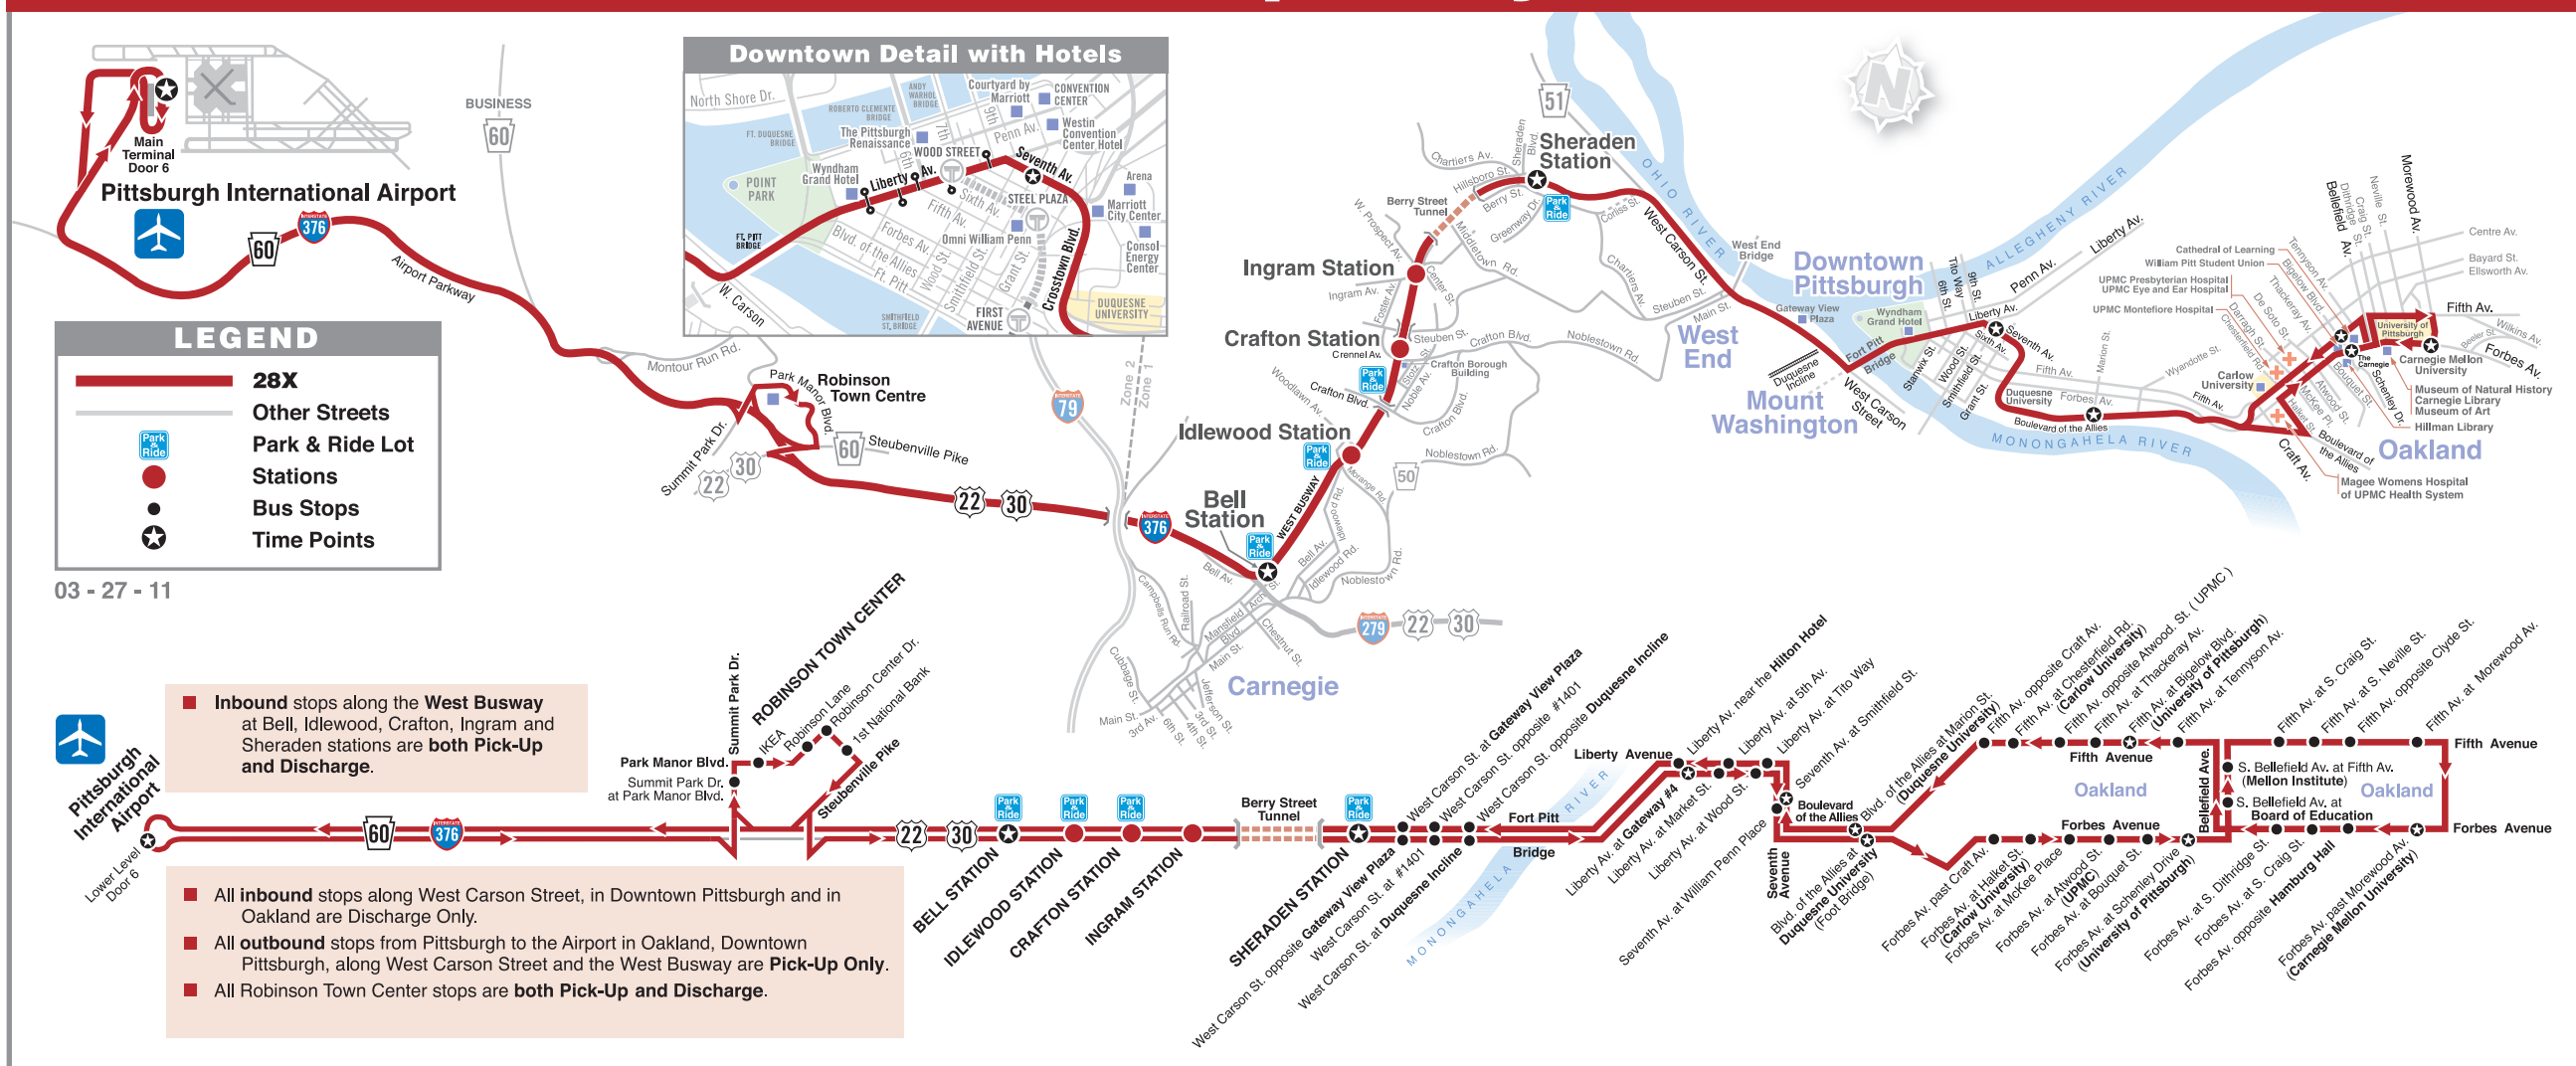

28X Airport Flyer

BUS STOPS

28X Oakland Bus Stops to the Airport

Forbes Avenue	past Morewood Avenue opposite Hamburg Hall at South Craig Street at South Dithridge Street
Fifth Avenue	at Tennyson Avenue at Bigelow Boulevard at Thackeray Avenue opposite Atwood Street at Chesterfield Road opposite Craft Avenue

28X Downtown Bus Stops to the Airport

Seventh Avenue	at Smithfield Street
Liberty Avenue	at Tito Way at Fifth Avenue near Wyndham Grand Hotel

ANNOUNCEMENTS

March 25, 2012 Service Changes:

The entire schedule is revised for all days.

Free Fare Zone

Port Authority bus rides are free within the Free Fare Zone every day until 7:00 p.m. The limits of this zone for buses are bounded by Ross St., 11th St., and the Allegheny and Monongahela rivers. Rides on the T are free within the Free Fare Zone at all times. This zone for the T includes rides between North Side, Gateway Center, Wood Street, Steel Plaza and First Avenue stations.

VISIT PORT AUTHORITY'S WEBSITE AT PortAuthority.org

EFFECTIVE 3/25/2012

28X

28X Airport Flyer

Via West Busway

SERVES:

Pittsburgh International Airport.
 Robinson Town Centre.
 Bell Station, Carnegie.
 Idlewood Station, Crafton Station.
 Ingram Station, Sheraden Station.
 Duquesne Incline.
 Downtown Pittsburgh.
 Duquesne University, Oakland.
 University of Pittsburgh.
 Carnegie Mellon University.