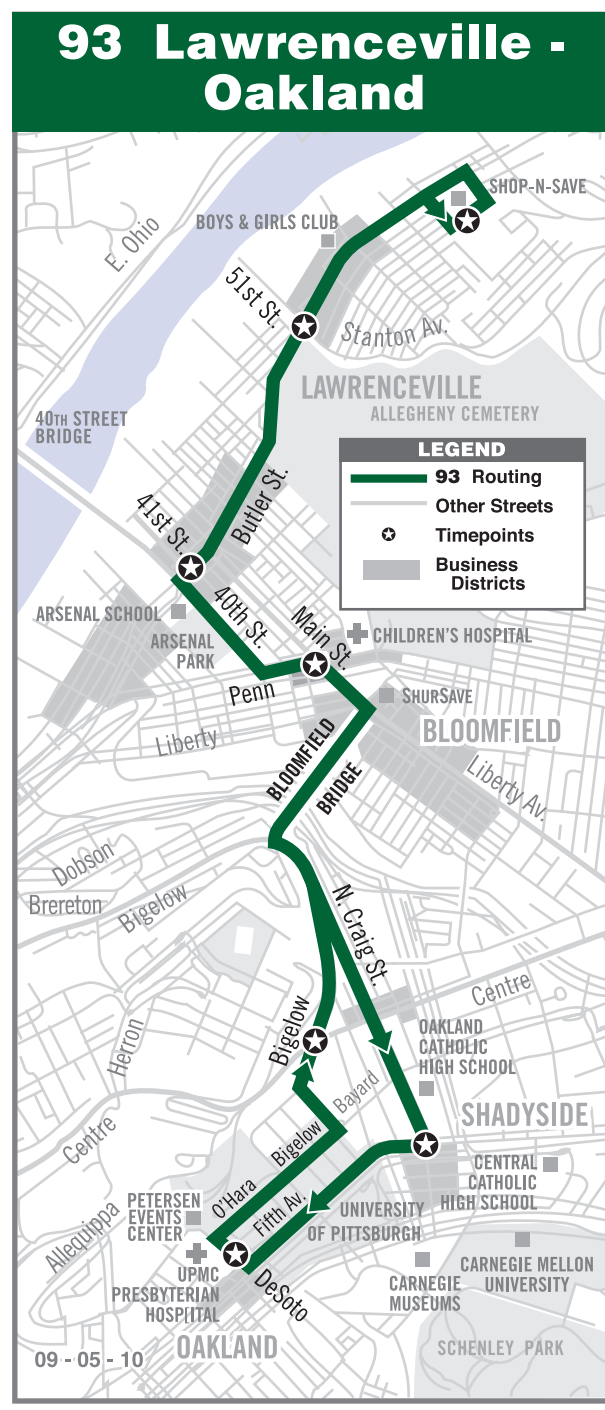

PortAuthority
Faster, Smarter, Better.

PortAuthority.org

transitpgh.blogspot.com | twitter.com/pghtransit

93 LAWRENCEVILLE-OAKLAND

MONDAY THROUGH FRIDAY SERVICE

To Oakland						To Lawrenceville					
Lawrenceville Shop 'N Save (store entrance)	Lawrenceville Butler St at 51st St	Lawrenceville Butler St at 41st St	Lawrenceville Penn Ave at Main St	Oakland N Craig St at Fifth Ave	Oakland DeSoto St past Fifth Ave	Oakland DeSoto St past Fifth Ave	North Oakland Bigelow Blvd at Centre Ave	Lawrenceville Main St near Penn Ave	Lawrenceville Butler St at Main St	Lawrenceville Butler St near Stanton Ave	Lawrenceville Shopping Center
6:19	6:22	6:26	6:29	6:37	6:40	6:40	6:44	6:49	6:53	6:58	7:01
6:43	6:47	6:52	6:56	7:05	7:10	7:10	7:14	7:19	7:23	7:28	7:31
7:13	7:17	7:22	7:26	7:35	7:40	7:40	7:44	7:49	7:53	7:58	8:01
7:43	7:47	7:52	7:56	8:05	8:10	8:10	8:14	8:19	8:23	8:28	8:31
8:13	8:17	8:22	8:26	8:35	8:40	8:40	8:44	8:49	8:53	8:58	9:01
8:43	8:47	8:52	8:56	9:05	9:10	9:10	9:14	9:19	9:23	9:28	9:31
9:13	9:17	9:22	9:26	9:35	9:40	9:40	9:44	9:49	9:53	9:58	10:01
9:43	9:47	9:52	9:56	10:05	10:10	10:10	10:14	10:19	10:23	10:28	10:31
10:13	10:17	10:22	10:26	10:35	10:40	10:40	10:44	10:49	10:53	10:58	11:01
10:43	10:47	10:52	10:56	11:05	11:10	11:10	11:14	11:19	11:23	11:28	11:31
11:13	11:17	11:22	11:26	11:35	11:40	11:40	11:44	11:49	11:53	11:58	12:01
11:43	11:47	11:52	11:56	12:05	12:10	12:10	12:14	12:19	12:23	12:28	12:31
12:13	12:17	12:22	12:26	12:35	12:40	12:40	12:44	12:49	12:53	1:00	1:03
12:43	12:47	12:52	12:56	1:05	1:10	1:10	1:14	1:19	1:23	1:30	1:33
1:13	1:17	1:22	1:26	1:35	1:40	1:40	1:44	1:49	1:53	2:00	2:03
1:43	1:47	1:52	1:56	2:05	2:10	2:10	2:14	2:19	2:23	2:30	2:33
2:13	2:17	2:22	2:26	2:35	2:40	2:40	2:44	2:49	2:53	3:00	3:03
2:43	2:47	2:52	2:56	3:05	3:10	3:10	3:14	3:19	3:23	3:30	3:33
3:13	3:17	3:22	3:26	3:35	3:40	3:40	3:44	3:49	3:53	4:00	4:03
3:43	3:47	3:52	3:56	4:05	4:10	4:10	4:14	4:19	4:23	4:30	4:33
4:13	4:17	4:22	4:26	4:35	4:40	4:40	4:44	4:49	4:53	5:00	5:03
4:48	4:52	4:57	5:01	5:10	5:15	5:15	5:15	5:20	5:25	5:30	5:33
5:18	5:22	5:27	5:31	5:40	5:45	5:45	5:45	5:50	5:55	6:00	6:03
5:53	5:57	6:02	6:06	6:15	6:20	6:20	6:20	6:25	6:30	6:35	6:38
6:23	6:27	6:32	6:36	6:45	6:50	6:50	6:50	6:55	7:00	7:05	7:08
6:57	7:00	7:05	7:09	7:17	7:20	7:20	7:20	7:25	7:30	7:35	7:38

BUS STOPS

Route 91 Downtown Stops

Penn Avenue	at 11th Street (Greyhound) past 10th Street at 9th Street at 8th Street
Liberty Avenue	at Wood Street T Station at Smithfield Street at William Penn Place past 11th Street (Amtrak)

Route 93 Oakland Stops

North Craig Street	at Fifth Avenue
Fifth Avenue	at North Bellefield Avenue at Tennyson Avenue at Bigelow Boulevard at Thackeray Avenue
DeSoto Street	past Fifth Avenue at O'Hara Street
O'Hara Street	at Thackeray Street at Bigelow Boulevard
Bigelow Boulevard	at Tennyson Avenue

ANNOUNCEMENTS

March 25, 2012 Service Changes:

Routes 91 & 93: Minor schedule adjustments have been made.

SERVICE NOTES

Route 91 Sunday service operates on New Year's Day, Memorial Day, Independence Day, Labor Day, Thanksgiving and Christmas.