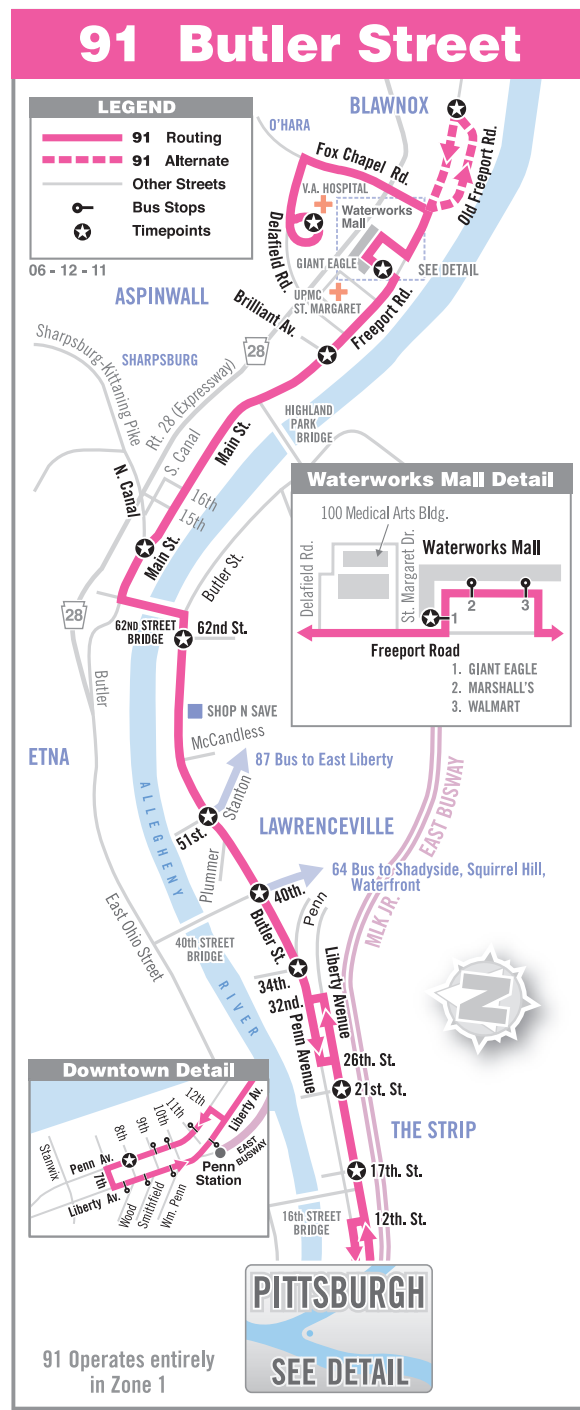

PortAuthority
Faster, Smarter, Better.

PortAuthority.org

transitpgh.blogspot.com | twitter.com/pghtransit

93 LAWRENCEVILLE-OAKLAND

MONDAY THROUGH FRIDAY SERVICE

To Oakland						To Lawrenceville					
Lawrenceville Shop 'N Save (store entrance)	Lawrenceville Butler St at 51st St	Lawrenceville Butler St at 41st St	Lawrenceville Penn Ave at Main St	Oakland N Craig St at Fifth Ave	Oakland DeSoto St past Fifth Ave	Oakland DeSoto St past Fifth Ave	North Oakland Bigelow Blvd at Centre Ave	Lawrenceville Main St near Penn Ave	Lawrenceville Butler St at Main St	Lawrenceville Butler St near Stanton Ave	Lawrenceville Shopping Center
6:19	6:22	6:26	6:29	6:37	6:40	6:40	6:44	6:49	6:53	6:58	7:01
6:43	6:47	6:52	6:56	7:05	7:10	7:10	7:14	7:19	7:23	7:28	7:31
7:13	7:17	7:22	7:26	7:35	7:40	7:40	7:44	7:49	7:53	7:58	8:01
7:43	7:47	7:52	7:56	8:05	8:10	8:10	8:14	8:19	8:23	8:28	8:31
8:13	8:17	8:22	8:26	8:35	8:40	8:40	8:44	8:49	8:53	8:58	9:01
8:43	8:47	8:52	8:56	9:05	9:10	9:10	9:14	9:19	9:23	9:28	9:31
9:13	9:17	9:22	9:26	9:35	9:40	9:40	9:44	9:49	9:53	9:58	10:01
9:43	9:47	9:52	9:56	10:05	10:10	10:10	10:14	10:19	10:23	10:28	10:31
10:13	10:17	10:22	10:26	10:35	10:40	10:40	10:44	10:49	10:53	10:58	11:01
10:43	10:47	10:52	10:56	11:05	11:10	11:10	11:14	11:19	11:23	11:28	11:31
11:13	11:17	11:22	11:26	11:35	11:40	11:40	11:44	11:49	11:53	11:58	12:01
11:43	11:47	11:52	11:56	12:05	12:10	12:10	12:14	12:19	12:23	12:28	12:31
12:13	12:17	12:22	12:26	12:35	12:40	12:40	12:44	12:49	12:53	1:00	1:03
12:43	12:47	12:52	12:56	1:05	1:10	1:10	1:14	1:19	1:23	1:30	1:33
1:13	1:17	1:22	1:26	1:35	1:40	1:40	1:44	1:49	1:53	2:00	2:03
1:43	1:47	1:52	1:56	2:05	2:10	2:10	2:14	2:19	2:23	2:30	2:33
2:13	2:17	2:22	2:26	2:35	2:40	2:40	2:44	2:49	2:53	3:00	3:03
2:43	2:47	2:52	2:56	3:05	3:10	3:10	3:14	3:19	3:23	3:30	3:33
3:13	3:17	3:22	3:26	3:35	3:40	3:40	3:44	3:49	3:53	4:00	4:03
3:43	3:47	3:52	3:56	4:05	4:10	4:10	4:14	4:19	4:23	4:30	4:33
4:13	4:17	4:22	4:26	4:35	4:40	4:40	4:44	4:49	4:53	5:00	5:03
4:48	4:52	4:57	5:01	5:10	5:15	5:15	5:15	5:20	5:25	5:30	5:33
5:18	5:22	5:27	5:31	5:40	5:45	5:45	5:45	5:50	5:55	6:00	6:03
5:53	5:57	6:02	6:06	6:15	6:20	6:20	6:20	6:25	6:30	6:35	6:38
6:23	6:27	6:32	6:36	6:45	6:50	6:50	6:50	6:55	7:00	7:05	7:08
6:57	7:00	7:05	7:09	7:17	7:20	7:20	7:20	7:25	7:30	7:35	7:38

BUS STOPS

Route 91 Downtown Stops

Penn Avenue	at 11th Street (Greyhound) past 10th Street at 9th Street at 8th Street
Liberty Avenue	at Wood Street T Station at Smithfield Street at William Penn Place past 11th Street (Amtrak)

Route 93 Oakland Stops

North Craig Street	at Fifth Avenue
Fifth Avenue	at North Bellefield Avenue at Tennyson Avenue at Bigelow Boulevard at Thackeray Avenue
DeSoto Street	past Fifth Avenue at O'Hara Street
O'Hara Street	at Thackeray Street at Bigelow Boulevard
Bigelow Boulevard	at Tennyson Avenue

ANNOUNCEMENTS

March 25, 2012 Service Changes:

Routes 91 & 93: Minor schedule adjustments have been made.

SERVICE NOTES

Route 91 Sunday service operates on New Year's Day, Memorial Day, Independence Day, Labor Day, Thanksgiving and Christmas.