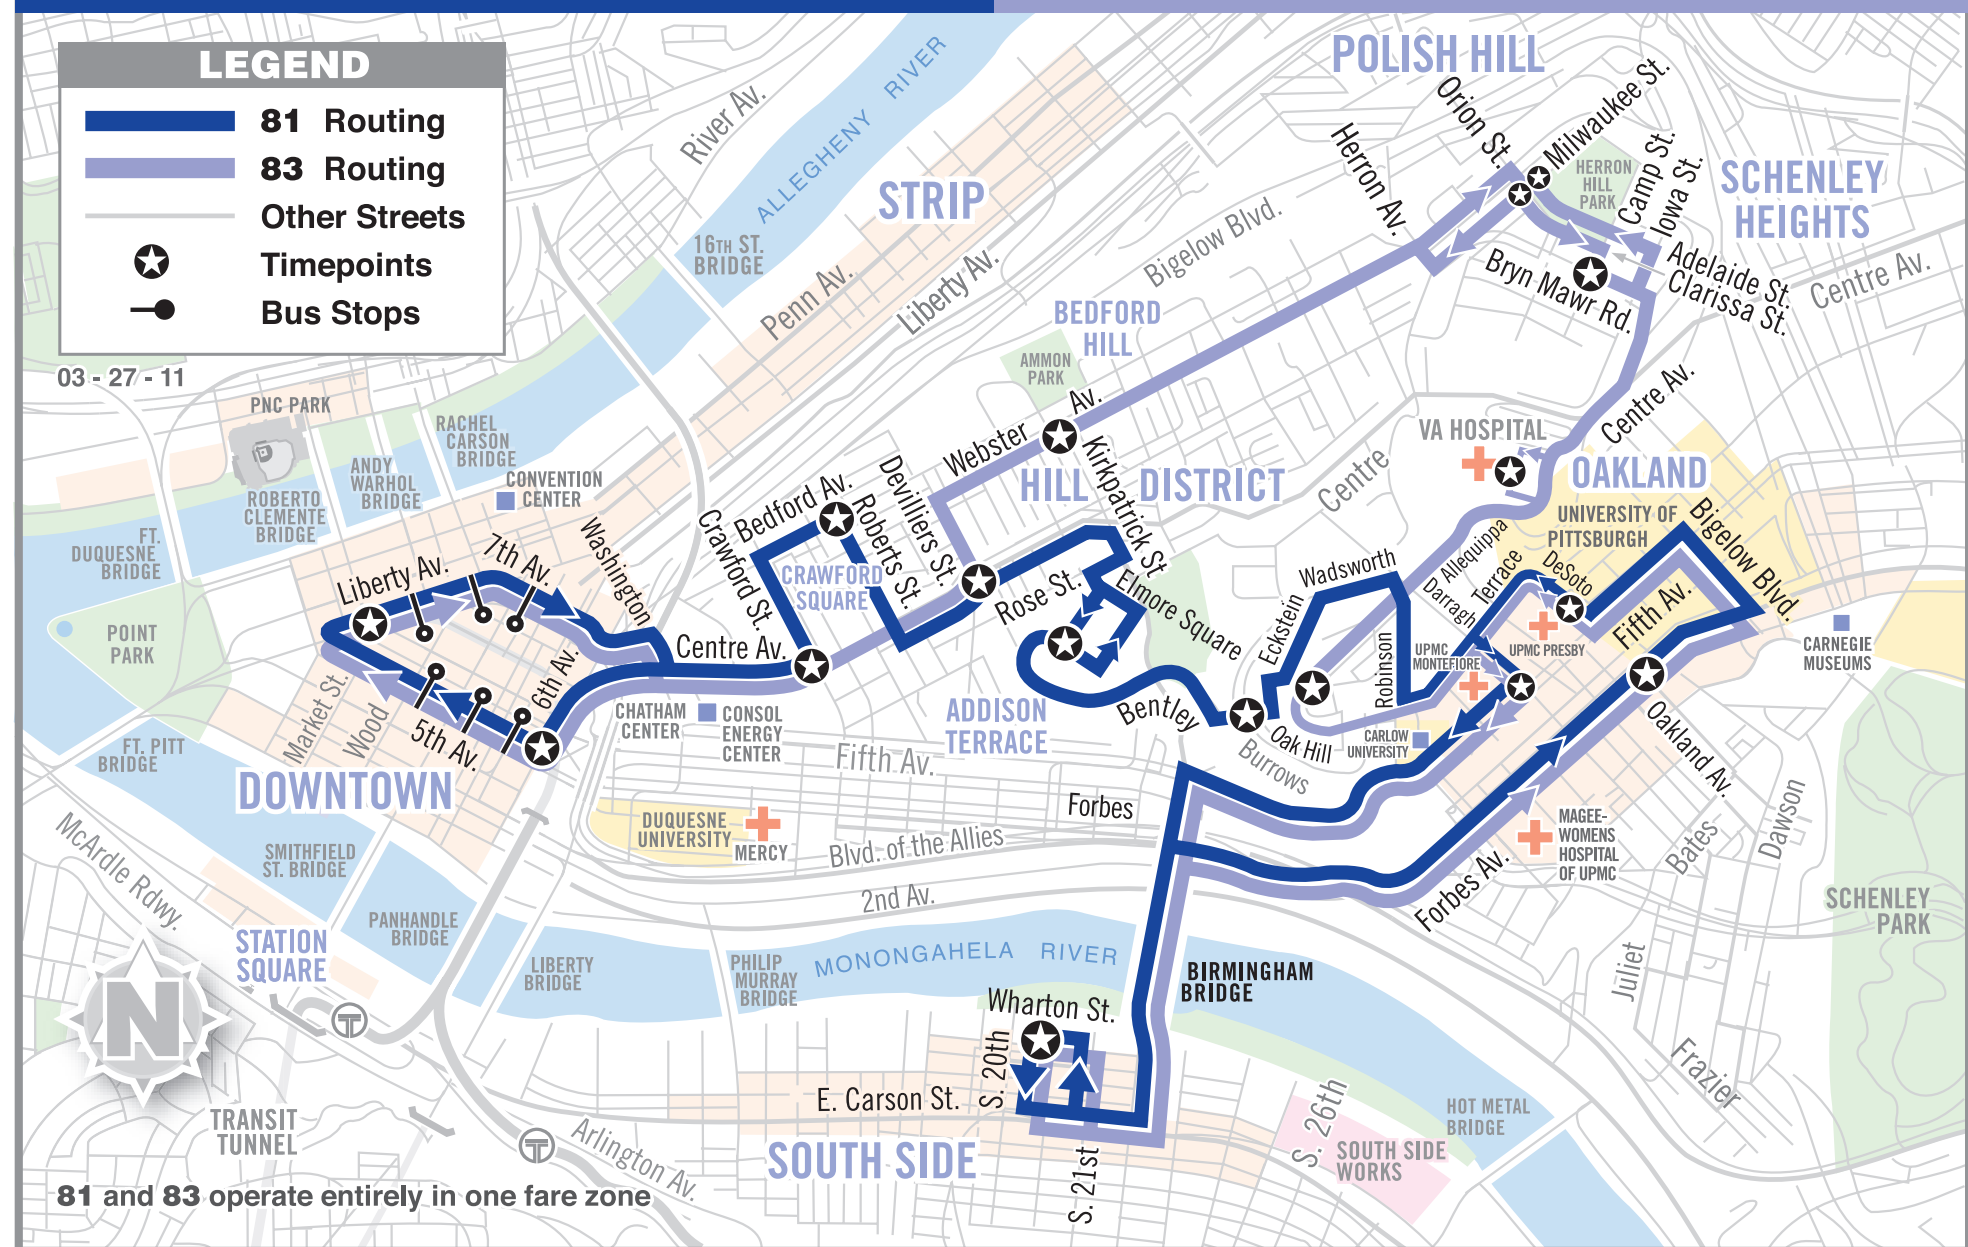

81 Oak Hill

83 Webster

ANNOUNCEMENTS

March 27, 2011 Service Changes:

Route 81: Service is reduced. Weekday and Saturday service will operate every 35 minutes. The routing in the Hill District is changed and will operate via Centre Avenue, Crawford Street, Bedford Avenue, Roberts Street, Centre Avenue and Kirkpatrick Street. Service along Bedford Avenue between Roberts and Kirkpatrick streets and along Kirkpatrick Street between Bedford and Centre avenues is discontinued.

Route 83: Service is reduced. Weekday service will operate every 35 minutes and Saturday service will operate every 60 minutes. The outbound routing in the Hill District is changed and will operate via Centre Avenue, Devilliers Street, Webster Avenue, Orion, Clarissa and Camp streets and Bryn Mawr Road to Oakland and South Side. Inbound buses will operate via Bryn Mawr Road, Iowa, Adelaide and Milwaukee streets, Herron and Webster avenues, Devilliers Street and Centre Avenue to Downtown. Route 83 service along Crawford Street, Bedford Avenue, Mercer Street and Webster Avenue between Mercer and Devilliers streets is discontinued. Service along Bryn Mawr Road between Milwaukee and Camp streets is also discontinued.

BUS STOPS

Route 81 and 83 Downtown Stops

Sixth Avenue	near Fifth Avenue
Fifth Avenue	near Grant Street at Smithfield Street near Wood Street
Liberty Avenue	at Market Street at Sixth Avenue opposite 9th Street
Seventh Avenue	at William Penn Place

SERVICE NOTES

Route 81 and 83 Sunday service operates on New Year's Day, Memorial Day, Independence Day, Labor Day, Thanksgiving and Christmas.

Port Authority Fares

		Cash Fares					
TO → ↓ FROM		Zone 1		Zone 1A		Zone 2	
		Full	Half	Full	Half	Full	Half
Zone 1	Zone 1	2.25	1.10	2.25	1.10	3.25	1.60
Zone 1A	Zone 1A	2.25	1.10	2.25	1.10	2.25	1.10
Zone 2	Zone 2	3.25	1.60	2.25	1.10	2.25	1.10

Free Fare Zone

Port Authority bus rides are free within the Golden Triangle every day until 7:00 p.m. (The limits of this zone are bounded by Ross St., 11th St., and the Allegheny and Monongahela rivers). Light rail rides on the "T" are free within the Golden Triangle at all times. This includes rides between Wood Street, Steel Plaza, and First Avenue stations.

Special Fares

Children (6-11) pay one-half the adult cash fare.
Children 5 and under (Up to four) ride free when accompanied by a fare-paying passenger.
Persons with Disabilities pay one-half the adult cash fare with a Medicare ID or state issued half fare card, except on weekdays between 7:00 - 8:00 a.m. and 4:30 - 5:30 p.m.
Senior Citizens Ride Free without restriction with a Medicare ID or state issued senior citizen transit pass.

Light Rail "T" - Peak Direction Surcharge on Cash Fares

A 0.75 surcharge is applied to "T" cash fare inbound from 6:00 a.m. to 9:00 a.m. and outbound 4:00 p.m. to 6:30 p.m. on weekdays. Riders paying with passes, tickets, and transfers are not subject to pay the surcharge.

	Base Fare	T Surcharge
Zone 1	2.25	0.75
Zone 2	3.25	0.75

Transfers