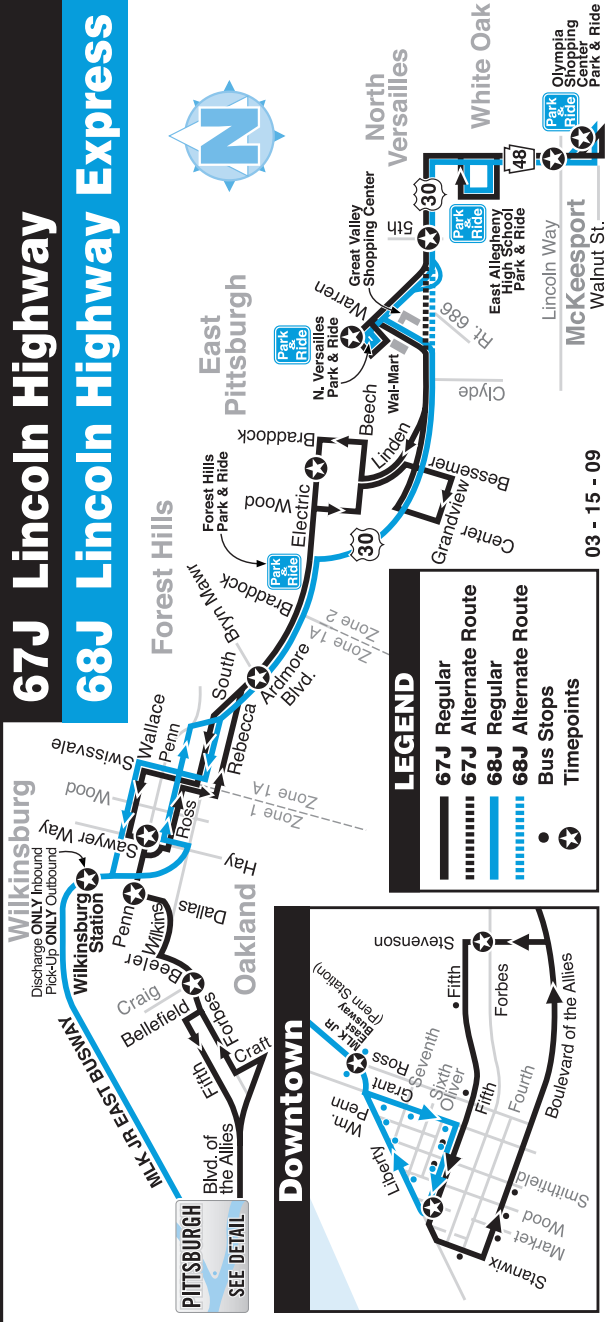

MONDAY THROUGH FRIDAY SERVICE

To East McKeesport - North Versailles Olympia Park and Ride Lot												
Downtown Fifth Ave at Market St	3:10	3:23	3:37	3:42	3:49	4:01	4:12	4:16	4:26	4:30	4:30	4:30
Downtown Fifth Ave at Market St	4:55	5:09	5:15	5:28	5:42	5:54	6:05	6:09	6:21	6:26	6:26	6:26
Downtown Fifth Ave at Market St	6:10	6:23	6:27	6:35	6:47	6:59	7:10	7:14	7:24	7:28	7:28	7:28
Downtown Fifth Ave at Market St	6:40	6:53	6:57	7:05	7:17	7:29	7:40	7:44	7:54	7:58	7:58	7:58

67J Lincoln Highway 68J Lincoln Highway Express

BUS STOPS

67J

- Bluff Street** at Stevenson Street
- Stevenson Street** at Locust Street
at Forbes Avenue
at Fifth Avenue
- Fifth Avenue** at Magee Street
at Washington Place
opp. Diamond
Ross Street
Smithfield Street - near side
Wood Street - near side
Market Street
- Blvd. of the Allies** at Market Street
at Wood Street
at Smithfield Street
at Duquesne Univ. footbridge