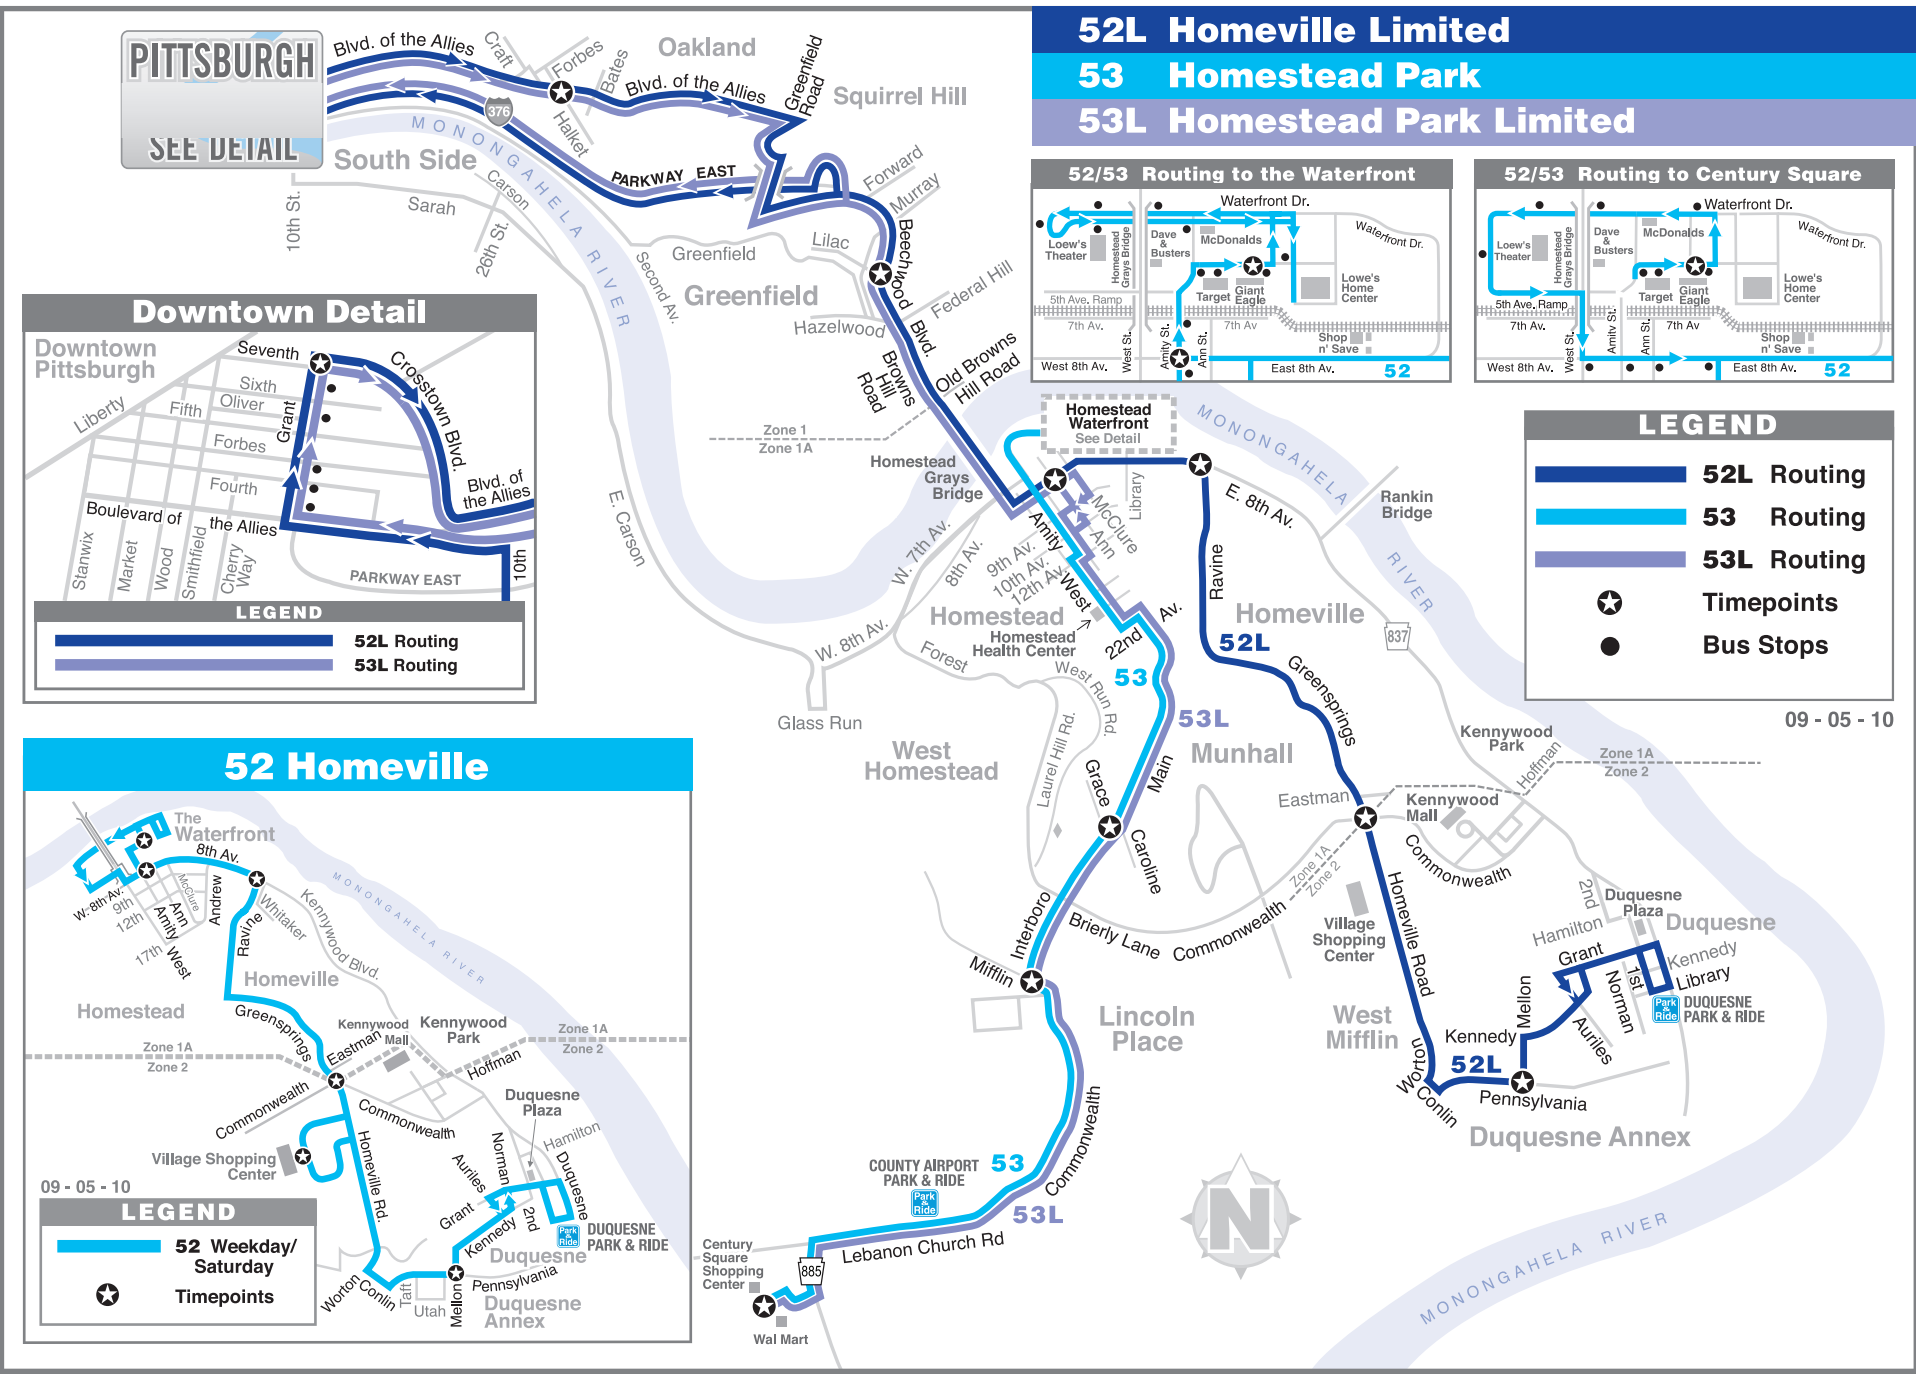

To West Mifflin

Downtown Grant St at Seventh Ave	South Oakland Blvd of the Allies at Halket St	Squirrel Hill Beechwood Blvd at Lilac St	Homestead E Eighth Ave at Amity St	Munhall Main St at Grace St	Lincoln Place Interboro Ave at Mifflin Rd	West Mifflin County Airport Park and Ride	Century Square West Mifflin Walmart	Century Square Gabriel Brothers
5:45	5:52	5:57	6:07	6:18	6:24	6:30	6:38	6:41
6:05	6:12	6:17	6:27	6:38	6:44	6:50	6:58	7:01
6:25	6:32	6:37	6:47	6:58	7:04	7:10	7:18	7:21
6:45	6:52	6:57	7:07	7:18	7:24	7:30	7:38	7:41
7:05	7:12	7:17	7:27	7:38	7:44	7:50	7:58	8:01
7:27	7:34	7:39	7:49	8:00	8:06	8:12	8:20	8:23
3:45	3:55	4:00	4:12	4:23	4:31	4:37	4:45	4:48
4:05	4:15	4:20	4:32	4:43	4:51	4:57	5:05	5:08
4:25	4:35	4:40	4:52	5:03	5:11	5:17	5:25	5:28
4:45	4:55	5:00	5:12	5:23	5:31	5:37	5:45	5:48
5:05	5:15	5:20	5:32	5:43	5:51	5:57	6:05	6:08
5:25	5:35	5:40	5:52	6:03	6:11	6:17	6:25	6:28
5:45	5:55	6:00	6:12	6:23	6:31	6:37	6:45	6:48
6:05	6:12	6:17	6:29	6:40	6:46	6:52	7:00	7:03
6:25	6:32	6:37	6:49	7:00	7:06	7:12	7:20	7:23
6:45	6:52	6:57	7:07	7:18	7:24	7:30	7:38	7:41
7:05	7:12	7:17	7:27	7:38	7:44	7:50	7:58	8:01

BUS STOPS

Downtown Pittsburgh Stops 52L & 53L

Grant Street	at Third Avenue at Forbes Avenue opposite Oliver Avenue at US Steel Stop C

ANNOUNCEMENTS

September 5, 2010 Service Changes:

Route 53H will be partially replaced by new routes **52 Homeville** and **52L Homeville Limited**. Peak service between Duquesne Park and Ride, Homeville Rd., Homestead and Downtown Pittsburgh will be designated 52L Homeville Limited. During off-peak hours, 52 Homeville will operate between Duquesne Park and Ride and The Waterfront. Service to Kennywood Mall is available on the 59 Mon Valley route.

53 and 53L: No schedule changes have been made.

SERVICE NOTES

Route 52L and route 53L operate during weekday only.

Route 52 does not operate on Sundays, New Year's Day, Memorial Day, Independence Day, Labor Day, Thanksgiving or Christmas.

Route 53 Sunday service operates on New Year's Day, Memorial Day, Independence Day, Labor Day, Thanksgiving and Christmas.

AIRPORT SERVICE

Let Port Authority take you to Pittsburgh International Airport. 28X AIRPORT FLYER operates seven days a week between 4:25 a.m. and 11:50 p.m. approximately every 30 minutes from Oakland, Downtown and most West Busway Stations.

PortAuthority
Faster, Smarter, Better.

PortAuthority.org

transitpgh.blogspot.com | twitter.com/pghtransit

Port Authority Fares

Cash Fares						
TO →	Zone 1		Zone 1A		Zone 2	
↓ FROM	Full	Half	Full	Half	Full	Half
Zone 1	2.00	1.00	2.00	1.00	2.75	1.35
Zone 1A	2.00	1.00	2.00	1.00	2.00	1.00
Zone 2	2.75	1.35	2.00	1.00	2.00	1.00

Free Fare Zone

Port Authority bus rides are free within the Golden Triangle every day until 7:00 p.m. (The limits of this zone are bounded by Ross St., 11th St., and the Allegheny and Monongahela rivers). Light rail rides on the "T" are free within the Golden Triangle at all times. This includes rides between Wood Street, Steel Plaza, and First Avenue stations.

Special Fares

Children (6-11) pay one-half the adult cash fare.
Children 5 and under (Up to four) ride free when accompanied by a fare-paying passenger.
Persons with Disabilities pay one-half the adult cash fare with a Medicare ID or state issued half fare card, except on weekdays between 7:00 - 8:00 a.m. and 4:30 - 5:30 p.m.
Senior Citizens Ride Free without restriction with a Medicare ID or state issued senior citizen transit pass.

Light Rail "T" - Peak Direction Surcharge on Cash Fares
A 0.75 surcharge is applied to "T" cash fare inbound from 6:00 a.m. to 9:00 a.m. and outbound 4:00 p.m. to 6:30 p.m. on weekdays. Riders paying with passes, tickets, and transfers are not subject to pay the surcharge.

	Base Fare	T Surcharge
Zone 1	2.00	0.75
Zone 2	2.75	0.75

Transfers

Valid for three (3) hours to a connecting ride in any direction.
Adults 0.75
Children 6-11 and people with disabilities 0.35

Passes and Tickets

	Zone 1	Zone 2
Weekly Pass	20.00	27.50
Monthly Pass	80.00	105.00
Annual Pass	880.00	1,155.00
Ten Trip Tickets	20.00	27.50

CUSTOMER SERVICE

412.442.2000