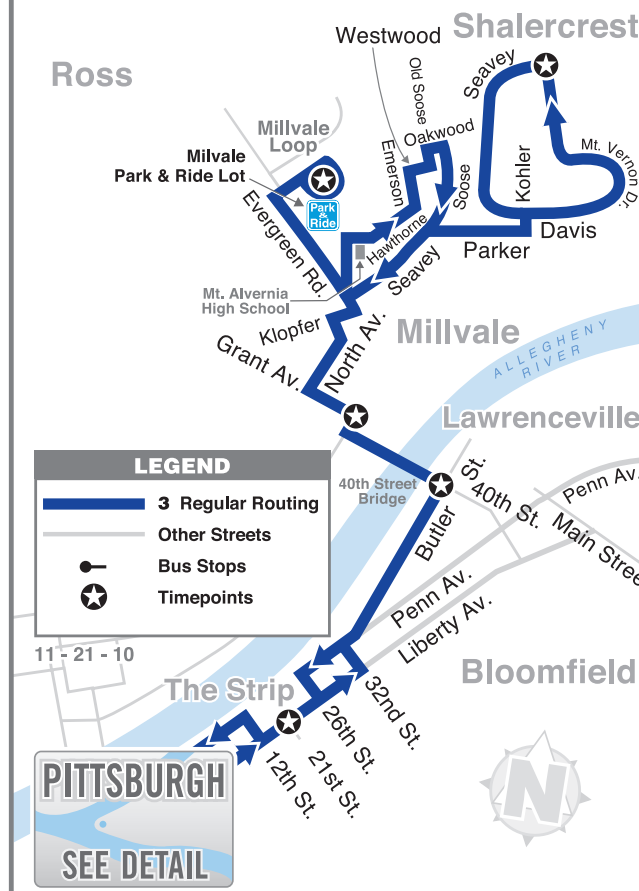

To Millvale

8:50	8:55	9:00	9:12	9:17	9:28	9:35
9:50	9:56	10:02	10:14	10:19	10:30	10:37
10:50	10:56	11:02	11:14	11:19	11:30	11:37
11:50	11:56	12:02	12:14	12:19	12:30	12:37
12:50	12:58	1:04	1:17	1:23	1:35	1:43
1:50	1:58	2:04	2:17	2:23	2:35	2:43
2:50	2:58	3:04	3:17	3:23	3:35	3:43
3:50	3:58	4:04	4:17	4:23	4:35	4:43
4:50	4:58	5:04	5:17	5:23	5:35	5:43
5:50	5:58	6:04	6:17	6:23	6:35	6:43
6:50	6:56	7:01	7:13	7:18	7:29	7:36
7:50	7:56	8:01	8:13	8:18	8:29	8:36
8:50	8:56	9:01	9:13	9:18	9:29	9:36
9:50	9:56	10:01	10:13	10:18	10:29	10:36
10:50	10:56	11:01	11:13	11:18	11:29	11:36

BUS STOPS

1D Downtown Stops

9th Street	at Penn Avenue
Liberty Avenue	at Tito Way at 6th Street
6th Street	at Fort Duquesne Boulevard

Route 3 Downtown Stops

Penn Avenue	at 10th Street far side at 9th Street at 8th Street
Liberty Avenue	at Wood at Smithfield Street Wm Penn Place (10th) opposite 11th (Amtrak)

R Afternoon Stops In Downtown

Liberty Avenue	at Gateway #4 at Market Street at 6th Avenue opposite 9th Street at William Penn Place past 11th Street opposite 14th Street

ANNOUNCEMENTS

November 21, 2010 Service Changes:

3 Millvale: All inbound trips will now enter Downtown Pittsburgh via 12th Street and Penn Avenue. Please refer to the map to observe the change in routing. The schedule times were not affected.

1D and R Flyer: No Schedule changes have been made.

3 Millvale

PortAuthority
Faster, Smarter, Better.

PortAuthority.org

transitpgh.blogspot.com | twitter.com/pghttransit