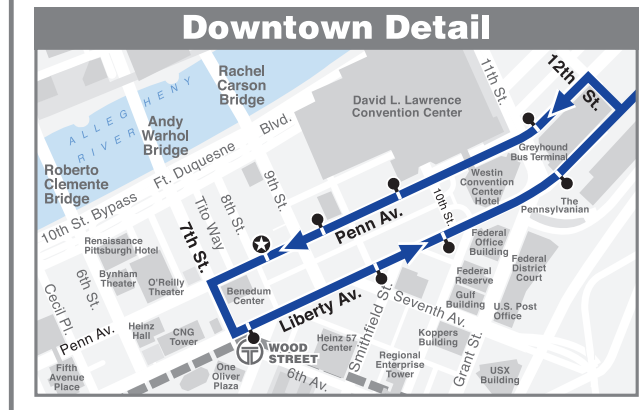

To Millvale

8:50	8:55	9:00	9:12	9:17	9:28	9:35
9:50	9:56	10:02	10:14	10:19	10:30	10:37
10:50	10:56	11:02	11:14	11:19	11:30	11:37
11:50	11:56	12:02	12:14	12:19	12:30	12:37
12:50	12:58	1:04	1:17	1:23	1:35	1:43
1:50	1:58	2:04	2:17	2:23	2:35	2:43
2:50	2:58	3:04	3:17	3:23	3:35	3:43
3:50	3:58	4:04	4:17	4:23	4:35	4:43
4:50	4:58	5:04	5:17	5:23	5:35	5:43
5:50	5:58	6:04	6:17	6:23	6:35	6:43
6:50	6:56	7:01	7:13	7:18	7:29	7:36
7:50	7:56	8:01	8:13	8:18	8:29	8:36
8:50	8:56	9:01	9:13	9:18	9:29	9:36
9:50	9:56	10:01	10:13	10:18	10:29	10:36
10:50	10:56	11:01	11:13	11:18	11:29	11:36

BUS STOPS

1D Downtown Stops

9th Street	at Penn Avenue
Liberty Avenue	at Tito Way at 6th Street
6th Street	at Fort Duquesne Boulevard

Route 3 Downtown Stops

Penn Avenue	at 10th Street far side at 9th Street at 8th Street
Liberty Avenue	at Wood at Smithfield Street Wm Penn Place (10th) opposite 11th (Amtrak)

R Afternoon Stops In Downtown

Liberty Avenue	at Gateway #4 at Market Street at 6th Avenue opposite 9th Street at William Penn Place past 11th Street opposite 14th Street

ANNOUNCEMENTS

November 21, 2010 Service Changes:

3 Millvale: All inbound trips will now enter Downtown Pittsburgh via 12th Street and Penn Avenue. Please refer to the map to observe the change in routing. The schedule times were not affected.

1D and R Flyer: No Schedule changes have been made.

3 Millvale

PortAuthority
Faster, Smarter, Better.

PortAuthority.org

transitpgh.blogspot.com | twitter.com/pghttransit