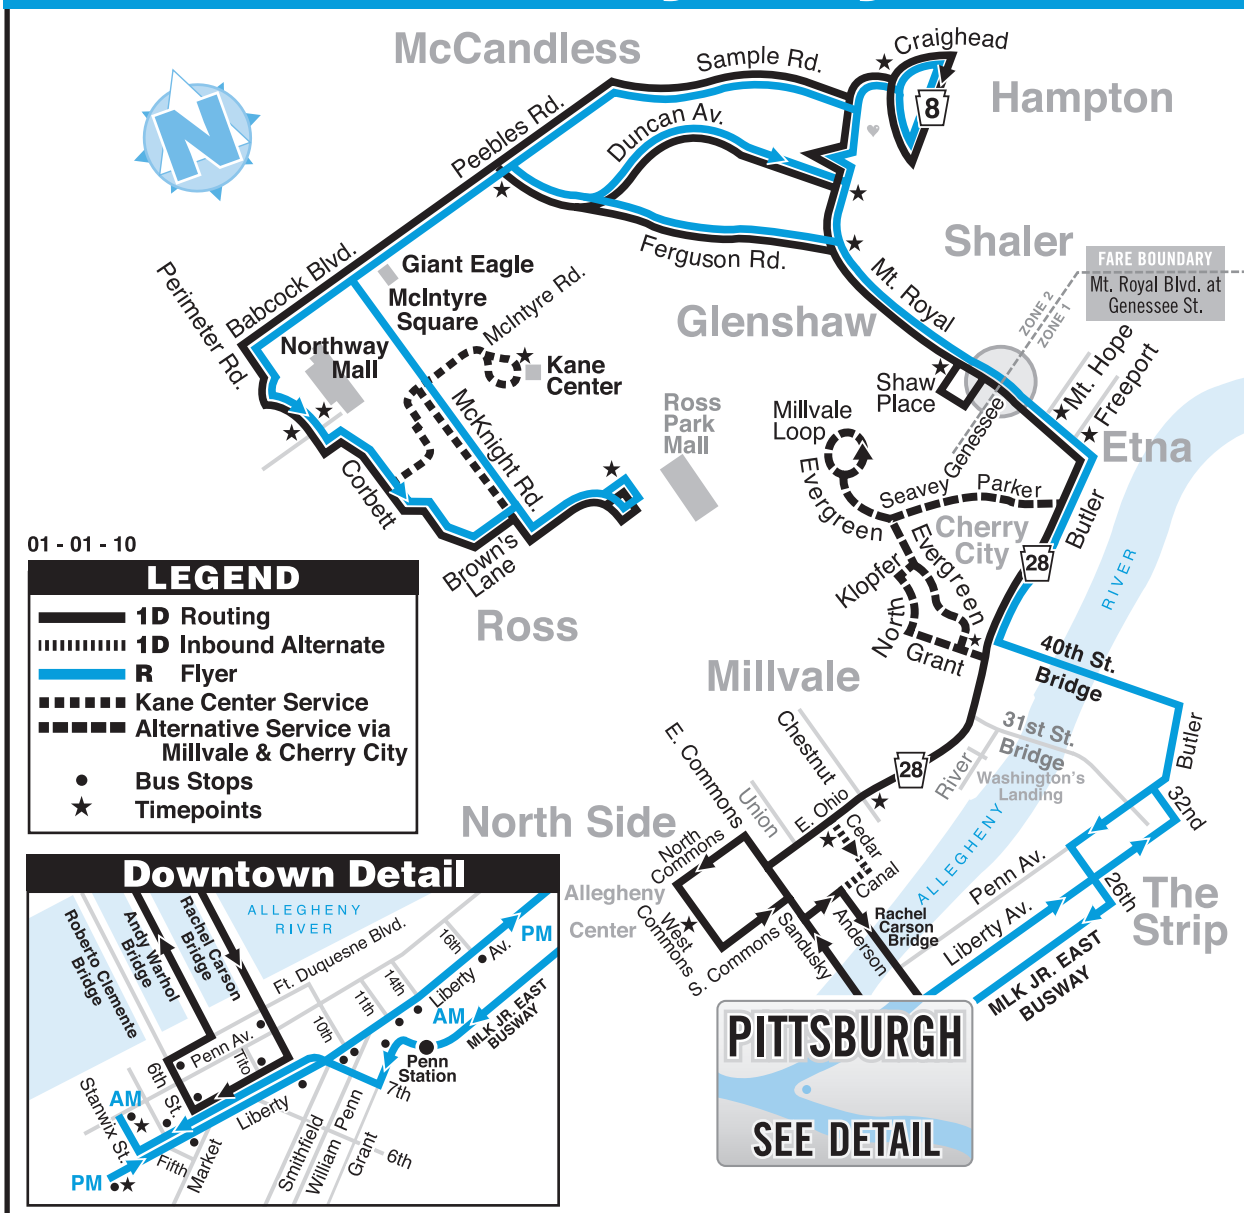

1D Mt. Royal R Mt. Royal Flyer

Port Authority Fares

Cash Fares

TO → FROM ↓	Zone 1		Zone 1A		Zone 2	
	Full	Half	Full	Half	Full	Half
Zone 1	2.00	1.00	2.00	1.00	2.75	1.35
Zone 1A	2.00	1.00	2.00	1.00	2.00	1.00
Zone 2	2.75	1.35	2.00	1.00	2.00	1.00

Free Fare Zone

Port Authority bus rides are free within the Golden Triangle every day until 7:00 p.m. (The limits of this zone are bounded by Ross St., 11th St., and the Allegheny and Monongahela rivers). Light rail rides on the "T" are free within the Golden Triangle at all times. This includes rides between Wood Street, Steel Plaza, and First Avenue stations.

Special Fares

Children (6-11) pay one-half the adult cash fare.
Children 5 and under (Up to four) ride free when accompanied by a fare-paying passenger.
Persons with Disabilities pay one-half the adult cash fare with a Medicare ID or state issued half fare card, except on weekdays between 7:00 - 8:00 a.m. and 4:30 - 5:30 p.m.
Senior Citizens Ride Free without restriction with a Medicare ID or state issued senior citizen transit pass.

Light Rail "T" - Peak Direction Surcharge on Cash Fares

A 0.75 surcharge is applied to "T" cash fare inbound from 6:00 a.m. to 9:00 a.m. and outbound 4:00 p.m. to 6:30 p.m. on weekdays. Riders paying with passes, tickets, and transfers are not subject to pay the surcharge.

	Base Fare	T Surcharge
Zone 1	2.00	0.75
Zone 2	2.75	0.75

Transfers
Valid for three (3) hours to a connecting ride in any direction.
Adults 0.75
Children 6-11 and people with disabilities 0.35

Passes and Tickets

	Zone 1	Zone 2
Weekly Pass	20.00	27.50
Monthly Pass	80.00	105.00
Annual Pass	880.00	1,155.00
Ten Trip Tickets	20.00	27.50

CUSTOMER SERVICE

412.442.2000

MONDAY THROUGH FRIDAY 6:00 AM - 7:00 PM

WEEKENDS AND HOLIDAYS 8:00 AM - 4:30 PM

SCHEDULE INFORMATION | SUGGESTIONS | COMPLIMENTS

LOST & FOUND | COMPLAINTS

TTY (HEARING AND SPEECH-IMPAIRED) 412.231.7007

ACCESS PARATRANSIT INFORMATION 412.562.5353

MONDAY THROUGH FRIDAY 8:00 AM - 5:00 PM

PARTS OF THIS SCHEDULE ARE AVAILABLE IN LARGE PRINT OR BRAILLE

Section 601 of Title VI of the Civil Rights Act of 1964 states the following: "No person in the United States shall, on the grounds of race, color, or national origin, be excluded from participation in, be denied the benefits of, or be subjected to discrimination under any program or activity receiving Federal financial assistance."

VISIT PORT AUTHORITY'S WEBSITE AT **PortAuthority.org**

EFFECTIVE 11/21/2010

3/1D/R

TDP TRANSIT DRIVES PROGRESS

3 Millvale

Former route: 1F Millvale

1D Mount Royal

R Mount Royal Flyer

PortAuthority.org

transitpgh.blogspot.com | twitter.com/pghttransit

412.442.2000