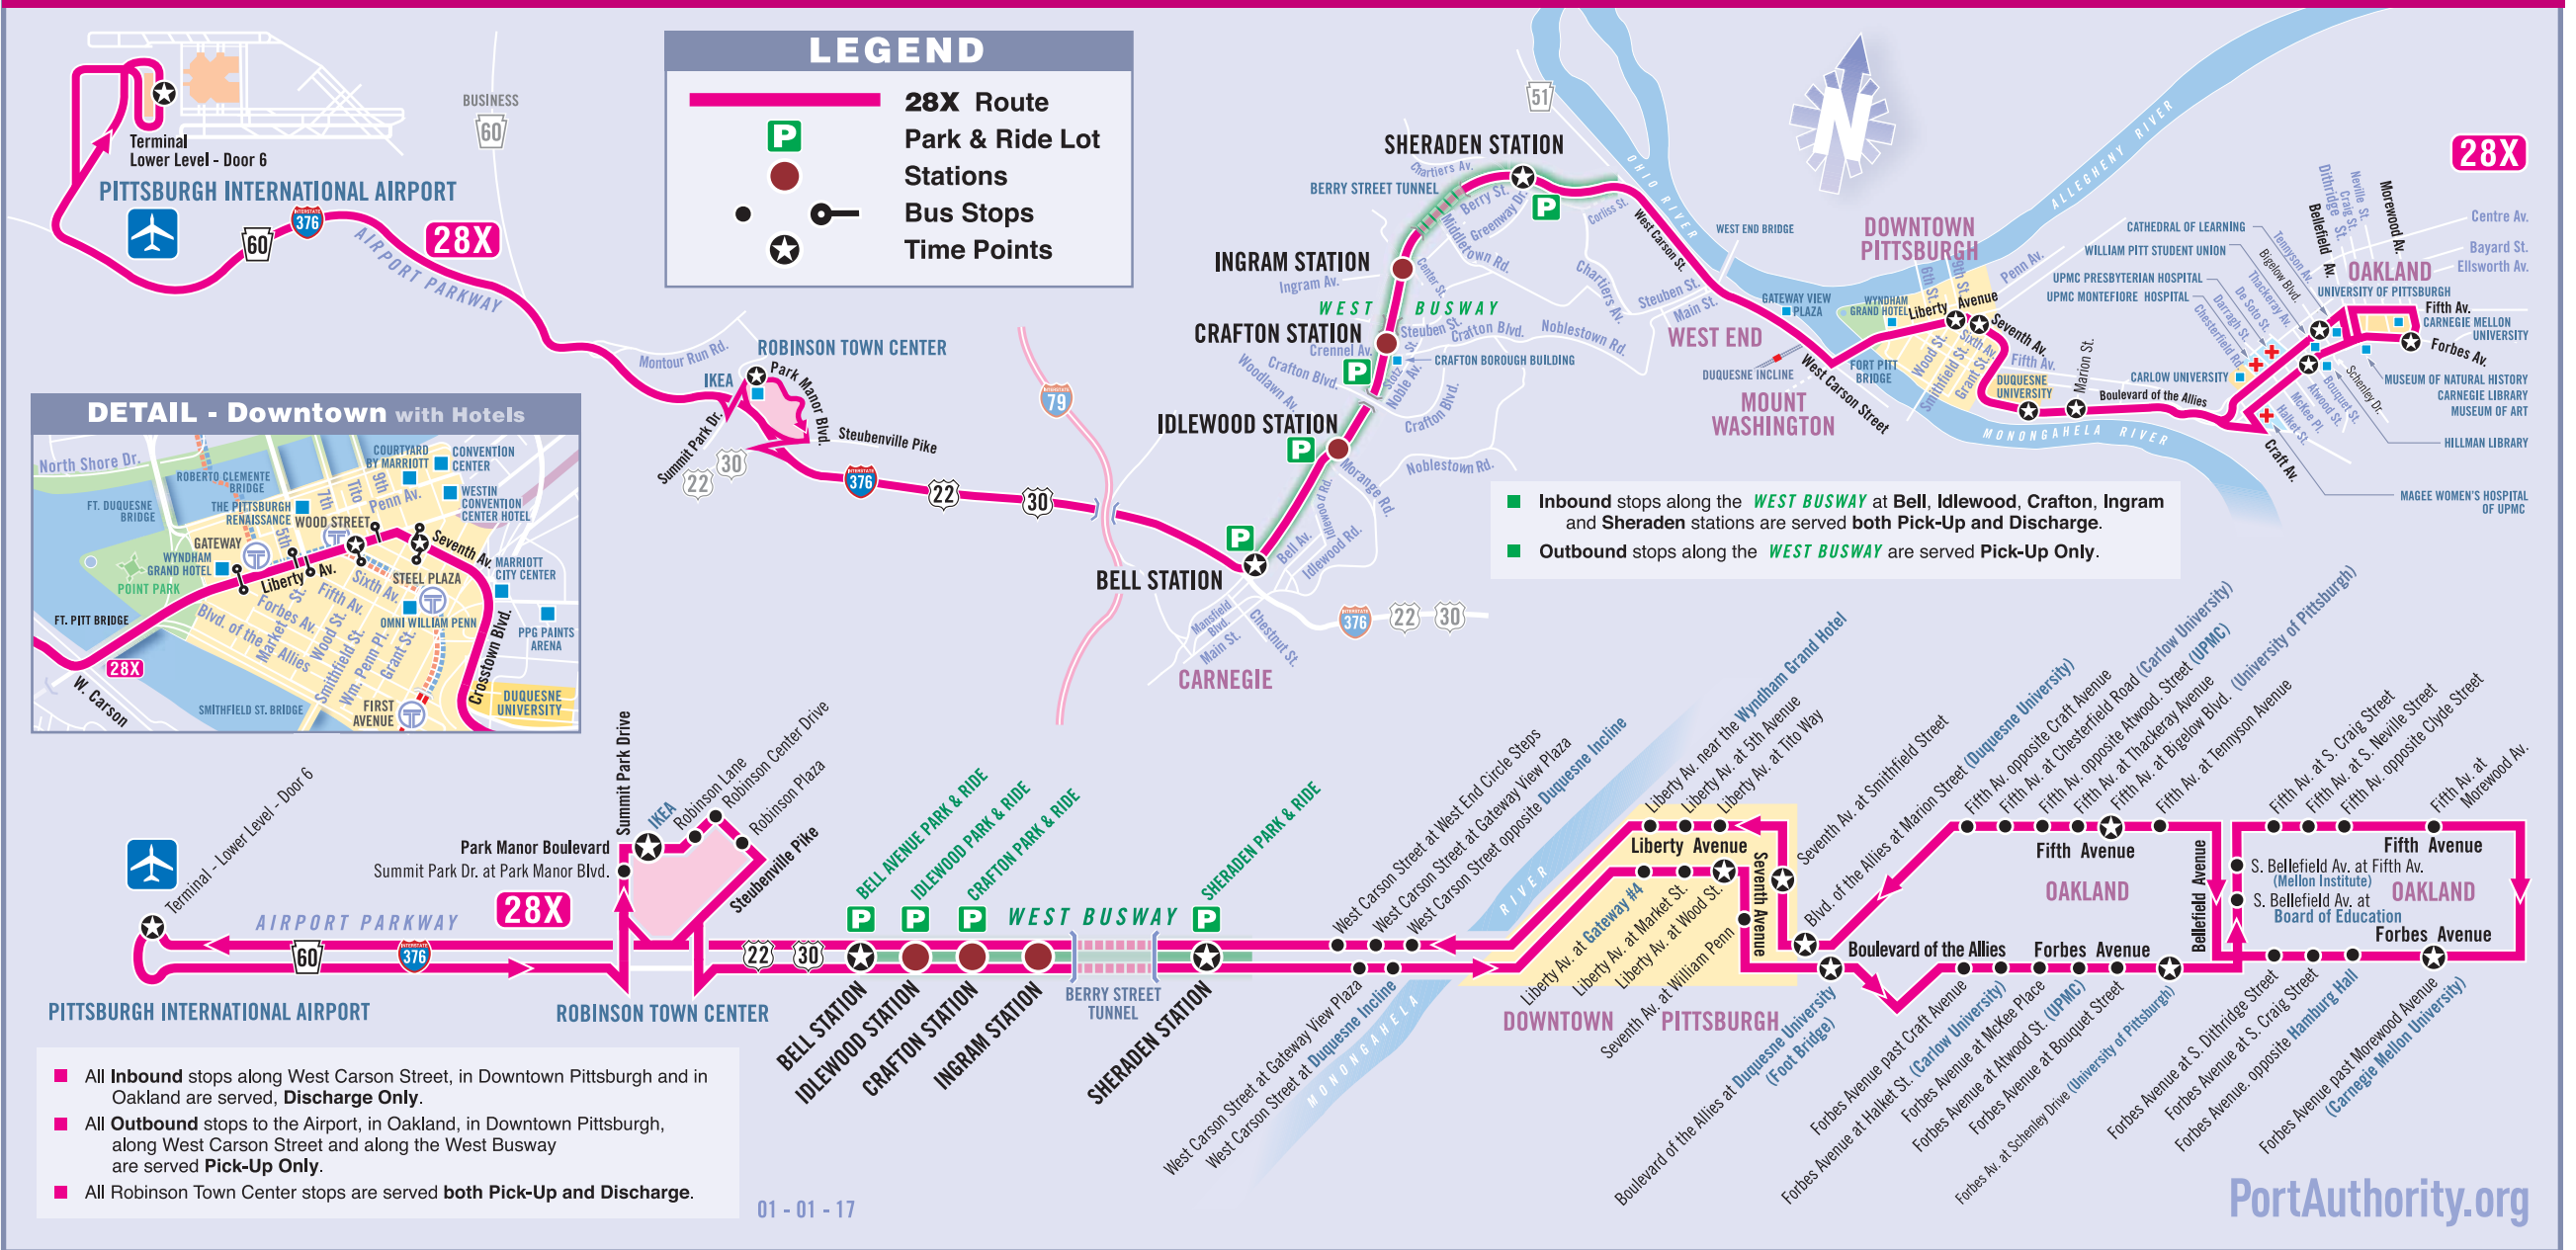

28X Airport Flyer

BUS STOPS

28X Oakland Bus Stops to the Airport

Forbes Avenue	past Morewood Avenue opposite Hamburg Hall at South Craig Street at South Dithridge Street
Fifth Avenue	at Tennyson Avenue at Bigelow Boulevard at Thackeray Avenue opposite Atwood Street at Chesterfield Road opposite Craft Avenue

28X Downtown Bus Stops to the Airport

Seventh Avenue	at Smithfield Street
Liberty Avenue	at Tito Way at Fifth Avenue near Wyndham Grand Hotel

ANNOUNCEMENTS

January 1, 2017 Service Changes
This timetable reflects the new fare structure. No schedule changes have been made.

Fare Information Starting 1/1/17

One Zone. One Fare.
Base fare will be $2.50 with a ConnectCard. Cash riders will pay $2.75 per ride.

Transfer for $1.00 with a ConnectCard.
$1 in stored cash value will be automatically deducted from your balance within 3 hours of your last tap. Cash customers will pay a full fare to transfer.

Pay as you enter.
Starting January 1, 2017, you will board through the front door of the bus and pay as you enter. Every time, everywhere. This means there will be no free fare zone for bus riders. You can still ride the T for free anytime from First Avenue Station to Allegheny Station.

Special Fares
Children [6-11] pay half the full ConnectCard fare with a Kid's ConnectCard.
Children 5 and under ride free when accompanied by a fare-paying adult.
Persons with Disabilities pay half the full ConnectCard fare with a Port Authority Reduced Fare ConnectCard. Cash half fare is $1.35.

Senior Citizens ride free when displaying a Medicare ID or state-issued senior citizen transit pass.

Pass Prices

Annual Pass	$1,072.50
Monthly Pass	$97.50
Weekly Pass	$25.00
Day Pass	$7.00 per day.

Valid from time of first tap through end Port Authority service that day.

Starting January 1, we're Making it Simple!

Big changes are coming to Port Authority that will make riding faster, simpler and easier.

Here are some of the important changes you must know:

- Save money with a ConnectCard. Base fare is $2.50 per ride with a ConnectCard. With cash, you'll pay $2.75.
- We're switching to a single zone/flat fare, which means you'll pay $2.50 per ride anytime, anywhere when you use a ConnectCard.
- No more paper transfers. Use your ConnectCard on your connecting trip and $1 will be deducted from your balance. Cash users will pay a full fare for a transfer.
- You'll board the bus in the front and pay when you get on, regardless of where you are, what direction you're heading or time of day.

For more details, go to simple.portauthority.org.