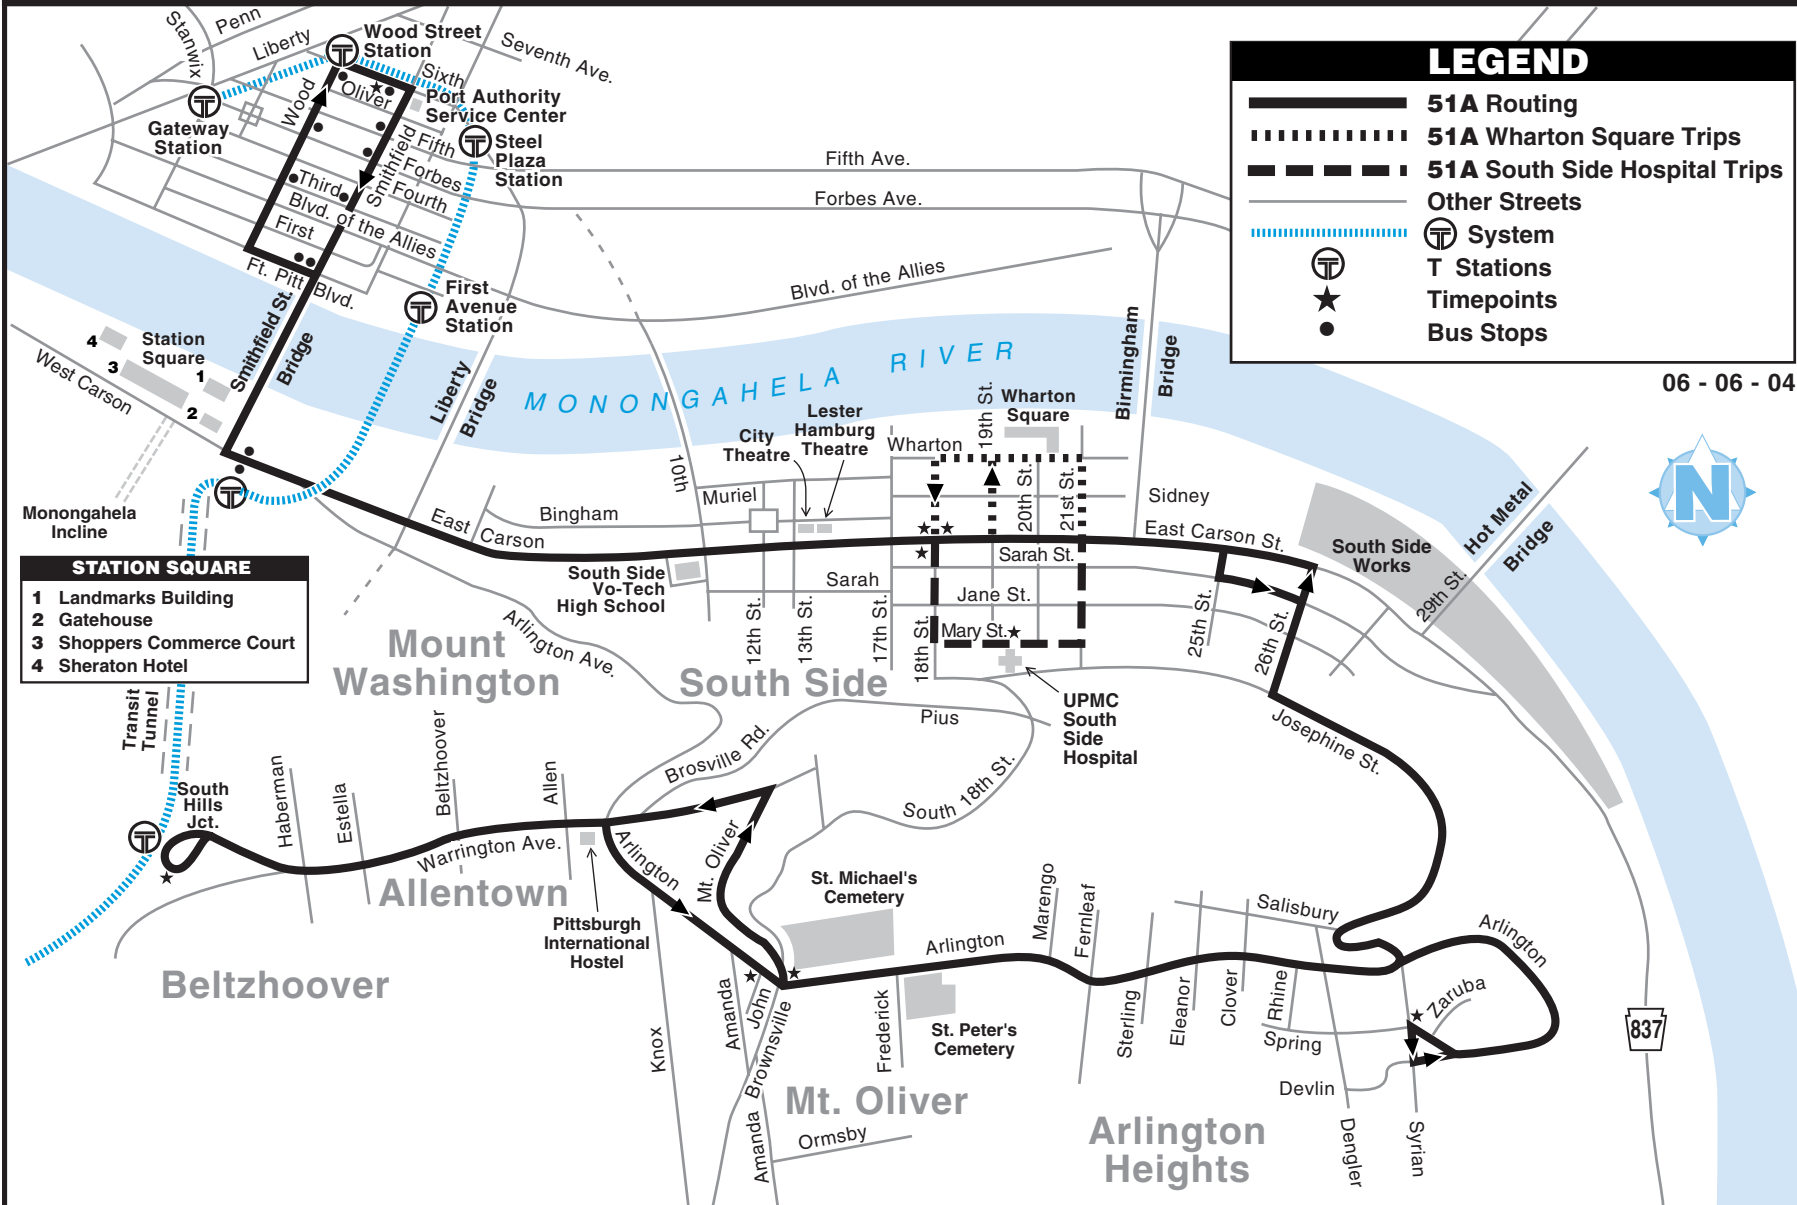

51A Arlington Heights

LEGEND

- 51A Routing
- 51A Wharton Square Trips
- 51A South Side Hospital Trips
- Other Streets
- System
- T Stations
- Timepoints
- Bus Stops

06 - 06 - 04

STATION SQUARE

- 1 Landmarks Building
- 2 Gatehouse
- 3 Shoppers Commerce Court
- 4 Sheraton Hotel