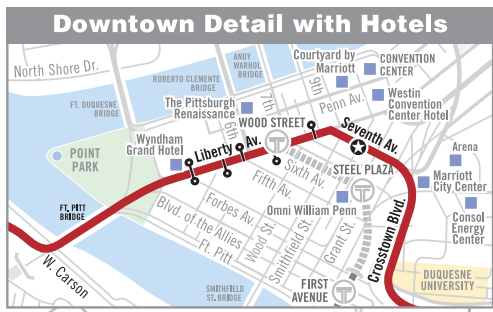

28X Airport Flyer

LEGEND

- **28X**
- **Other Streets**
- Park & Ride Lot**
- Stations**
- Bus Stops**
- Time Points**

03 - 27 - 11

Pittsburgh International Airport

Lower Level Door 6

Inbound stops along the West Busway at Bell, Idlewood, Crafton, Ingram and Sheraden stations are both Pick-Up and Discharge.

- All **inbound** stops along West Carson Street, in Downtown Pittsburgh and in Oakland are Discharge Only.
- All **outbound** stops from Pittsburgh to the Airport in Oakland, Downtown Pittsburgh, along West Carson Street and the West Busway are **Pick-Up Only**.
- All Robinson Town Center stops are **both Pick-Up and Discharge**.