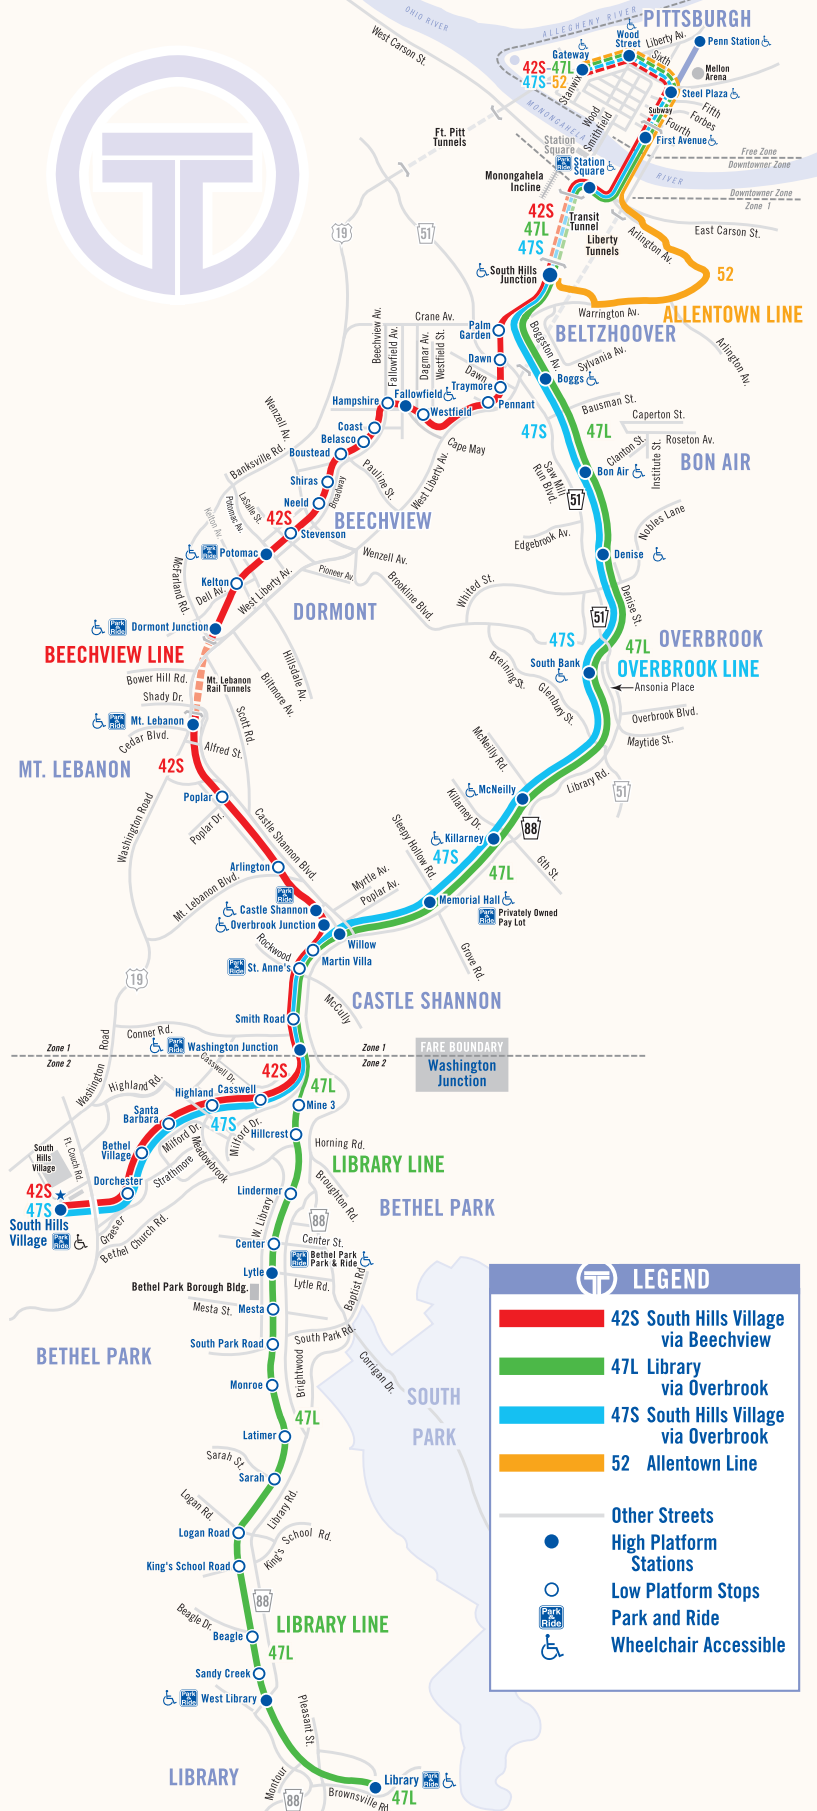

# LIGHT RAIL TRANSIT SYSTEM (THE T)

**LEGEND**

- █ 42S South Hills Village via Beechview
- █ 47L Library via Overbrook
- █ 47S South Hills Village via Overbrook
- █ 52 Allentown Line

- Other Streets
- High Platform Stations
- Low Platform Stops
- P Park and Ride
- ♿ Wheelchair Accessible